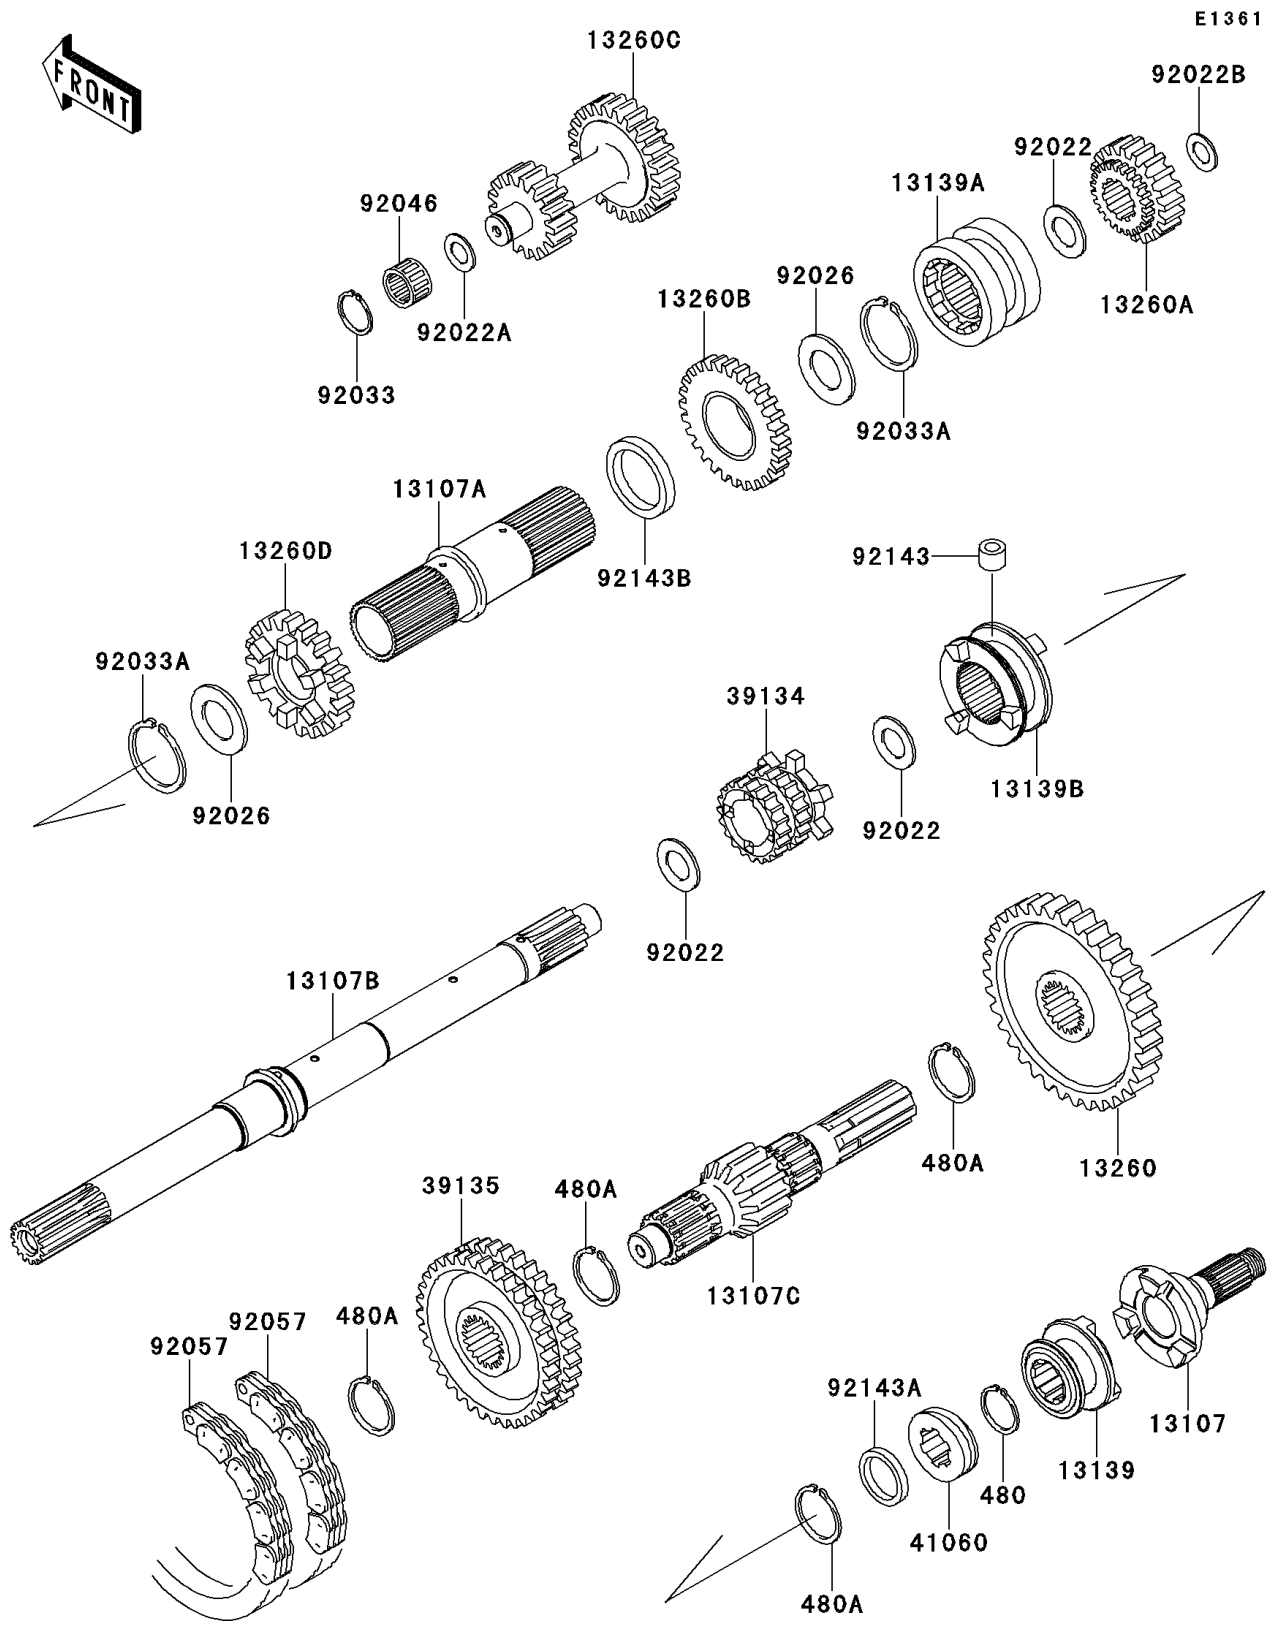

2013 Mule 4010 Trans4x4 PARTS DIAGRAM

Transmission

2013 Mule 4010 Trans4x4 PARTS LIST

Transmission

ITEM NAME	PART NUMBER	QUANTITY
SHAFT,2WD/4WD (Ref # 13107)	13107-0106	1
SHAFT,INPUT OUTER (Ref # 13107A)	13107-1309	1
SHAFT,INPUT (Ref # 13107B)	13107-1470	1
SHAFT,OUTPUT,14T (Ref # 13107C)	13107-1517	1
SHIFTER,2WD/4WD (Ref # 13139)	13139-0010	1
SHIFTER,SPEED,HI/LOW (Ref # 13139A)	13139-1069	1
SHIFTER,FR/RR (Ref # 13139B)	13139-1072	1
GEAR,OUTPUT REVERSE,51T (Ref # 13260)	13260-1288	1
GEAR,INPUT REDUCTION,20T (Ref # 13260A)	13260-1289	1
GEAR,INPUT REDUCTION,28T (Ref # 13260B)	13260-1290	1
GEAR,REDUCTION,17T&25T (Ref # 13260C)	13260-1291	1
GEAR,INPUT 28T (Ref # 13260D)	13260-1462	1
SPROCKET-DRIVE,20T (Ref # 39134)	39134-1055	1
SPROCKET-DRIVEN,41T (Ref # 39135)	39135-1055	1
GEAR-METER SCREW (Ref # 41060)	41060-1147	1
WASHER,25.3X33X1 (Ref # 92022)	92022-1109	3
WASHER,17.3X28X1 (Ref # 92022A)	92022-255	1
WASHER,17.3X30X1.4 (Ref # 92022B)	92022-270	1
SPACER,35.3X44X0.5 (Ref # 92026)	92026-1375	2
RING-SNAP (Ref # 92033)	92033-032	1
RING-SNAP (Ref # 92033A)	92033-1269	2
BEARING-NEEDLE,K17X23X13.8 (Ref # 92046)	92046-1184	1
CHAIN,REVERSE,81RH2520,54L (Ref # 92057)	92057-1364	2
COLLAR,8X14X10.5 (Ref # 92143)	92143-1497	1
COLLAR,25X32X4.5 (Ref # 92143A)	92143-1597	1
COLLAR (Ref # 92143B)	92143-1599	1
CIRCLIP-TYPE-C,25MM (Ref # 480)	480J2500	1
CIRCLIP-TYPE-C,30MM (Ref # 480A)	480J3000	4