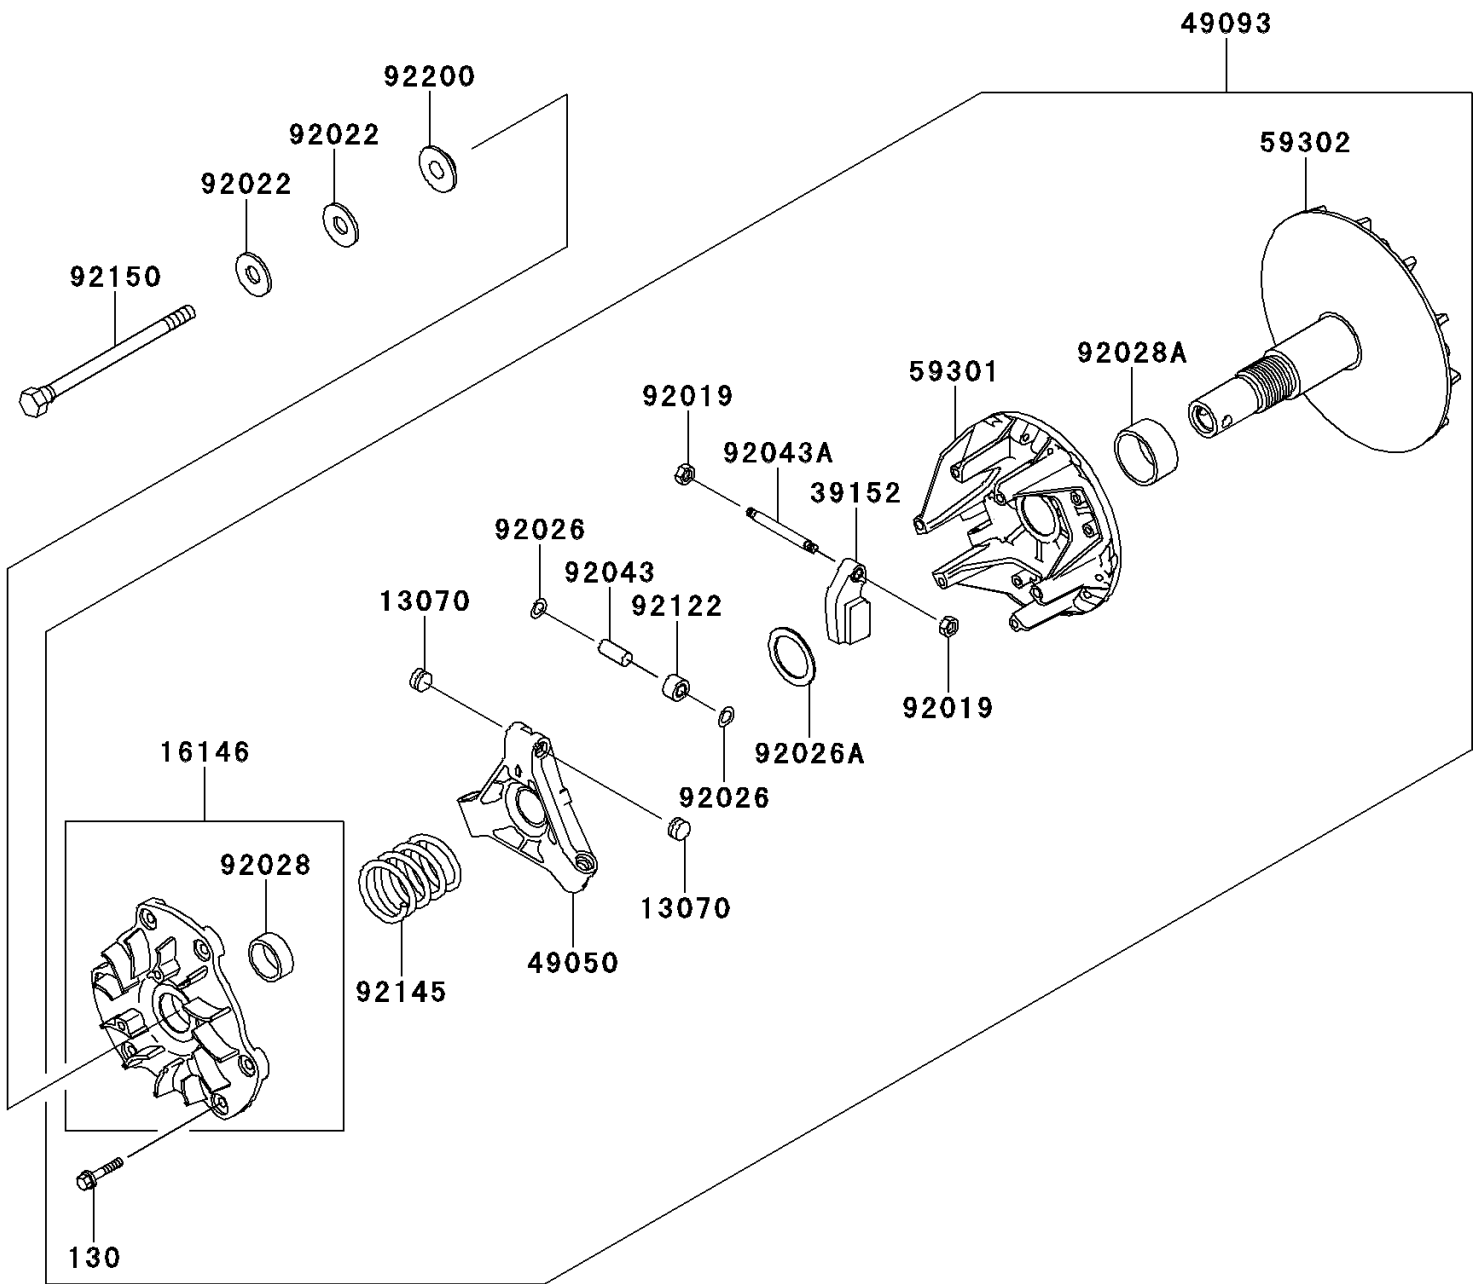

# 2012 Mule 4010 Trans4x4 PARTS DIAGRAM

Drive Converter

E1391

## 2012 Mule 4010 Trans4x4 PARTS LIST

### Drive Converter

ITEM NAME	PART NUMBER	QUANTITY
GUIDE (Ref # 13070)	13070-1330	6
COVER-ASSY (Ref # 16146)	16146-1219	1
WEIGHT-RAMP (Ref # 39152)	39152-1078	3
SPIDER (Ref # 49050)	49050-0013	1
CONVERTER-ASSY-DRIVE (Ref # 49093)	49093-0025	1
SHEAVE-MOVABLE (Ref # 59301)	59301-0016	1
SHEAVE-COMP (Ref # 59302)	59302-1085	1
NUT,LOCK,6MM (Ref # 92019)	92019-008	6
WASHER,SPECIAL CONICAL (Ref # 92022)	92022-1901	2
SPACER (Ref # 92026)	92026-1512	6
SPACER,32.3X44.3X3.6 (Ref # 92026A)	92026-1591	1
BUSHING (Ref # 92028)	92028-1861	1
BUSHING (Ref # 92028A)	92028-1864	1
PIN (Ref # 92043)	92043-1572	3
PIN (Ref # 92043A)	92043-1573	3
ROLLER (Ref # 92122)	92122-1204	3
SPRING,YELLOW PAINT (Ref # 92145)	92145-0639	1
BOLT,12X163.5 (Ref # 92150)	92150-1008	1
WASHER (Ref # 92200)	92200-1401	1
BOLT-FLANGED,6X30 (Ref # 130)	130CA0630	6