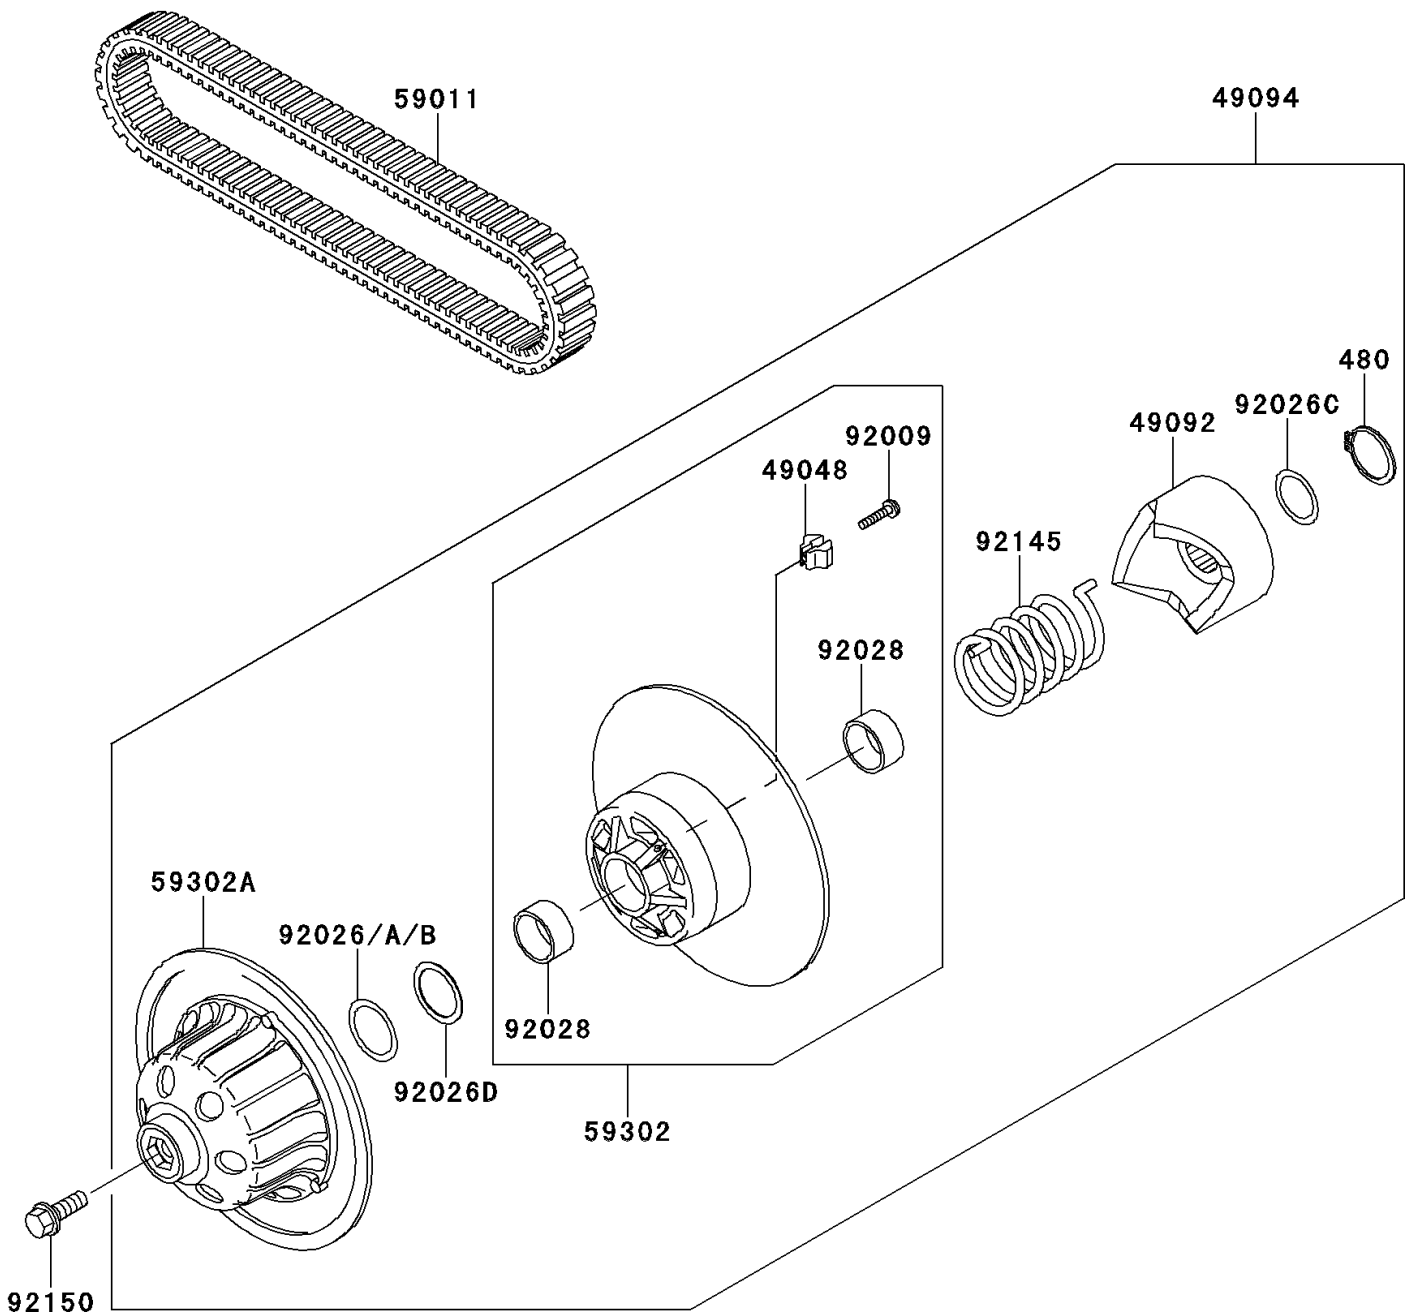

2012 MULE™ 4010 TRANS4x4® PARTS DIAGRAM

Driven Converter/Drive Belt

E1392

2012 MULE™ 4010 TRANS4x4® PARTS LIST

Driven Converter/Drive Belt

ITEM NAME	PART NUMBER	QUANTITY
SHOE (Ref # 49048)	49048-1060	3
RAMP (Ref # 49092)	49092-1068	1
CONVERTER-ASSY-DRIVEN (Ref # 49094)	49094-0045	1
BELT,CONVERTER (Ref # 59011)	59011-1077	1
SHEAVE-COMP,MOVABLE (Ref # 59302)	59302-0031	1
SHEAVE-COMP (Ref # 59302A)	59302-0032	1
SCREW,SHOE (Ref # 92009)	92009-1849	3
SPACER,39X50X0.50 (Ref # 92026)	92026-1507	AR
SPACER,39X50X0.60 (Ref # 92026A)	92026-1508	AR
SPACER,39X50X0.80 (Ref # 92026B)	92026-1510	AR
SPACER,34X44X0.80 (Ref # 92026C)	92026-1521	1
SPACER,39X49.5X1.0 (Ref # 92026D)	92026-1603	1
BUSHING (Ref # 92028)	92028-1864	2
SPRING (Ref # 92145)	92145-1404	1
BOLT,12X35 (Ref # 92150)	92150-1009	1
CIRCLIP (Ref # 480)	480J3400	1