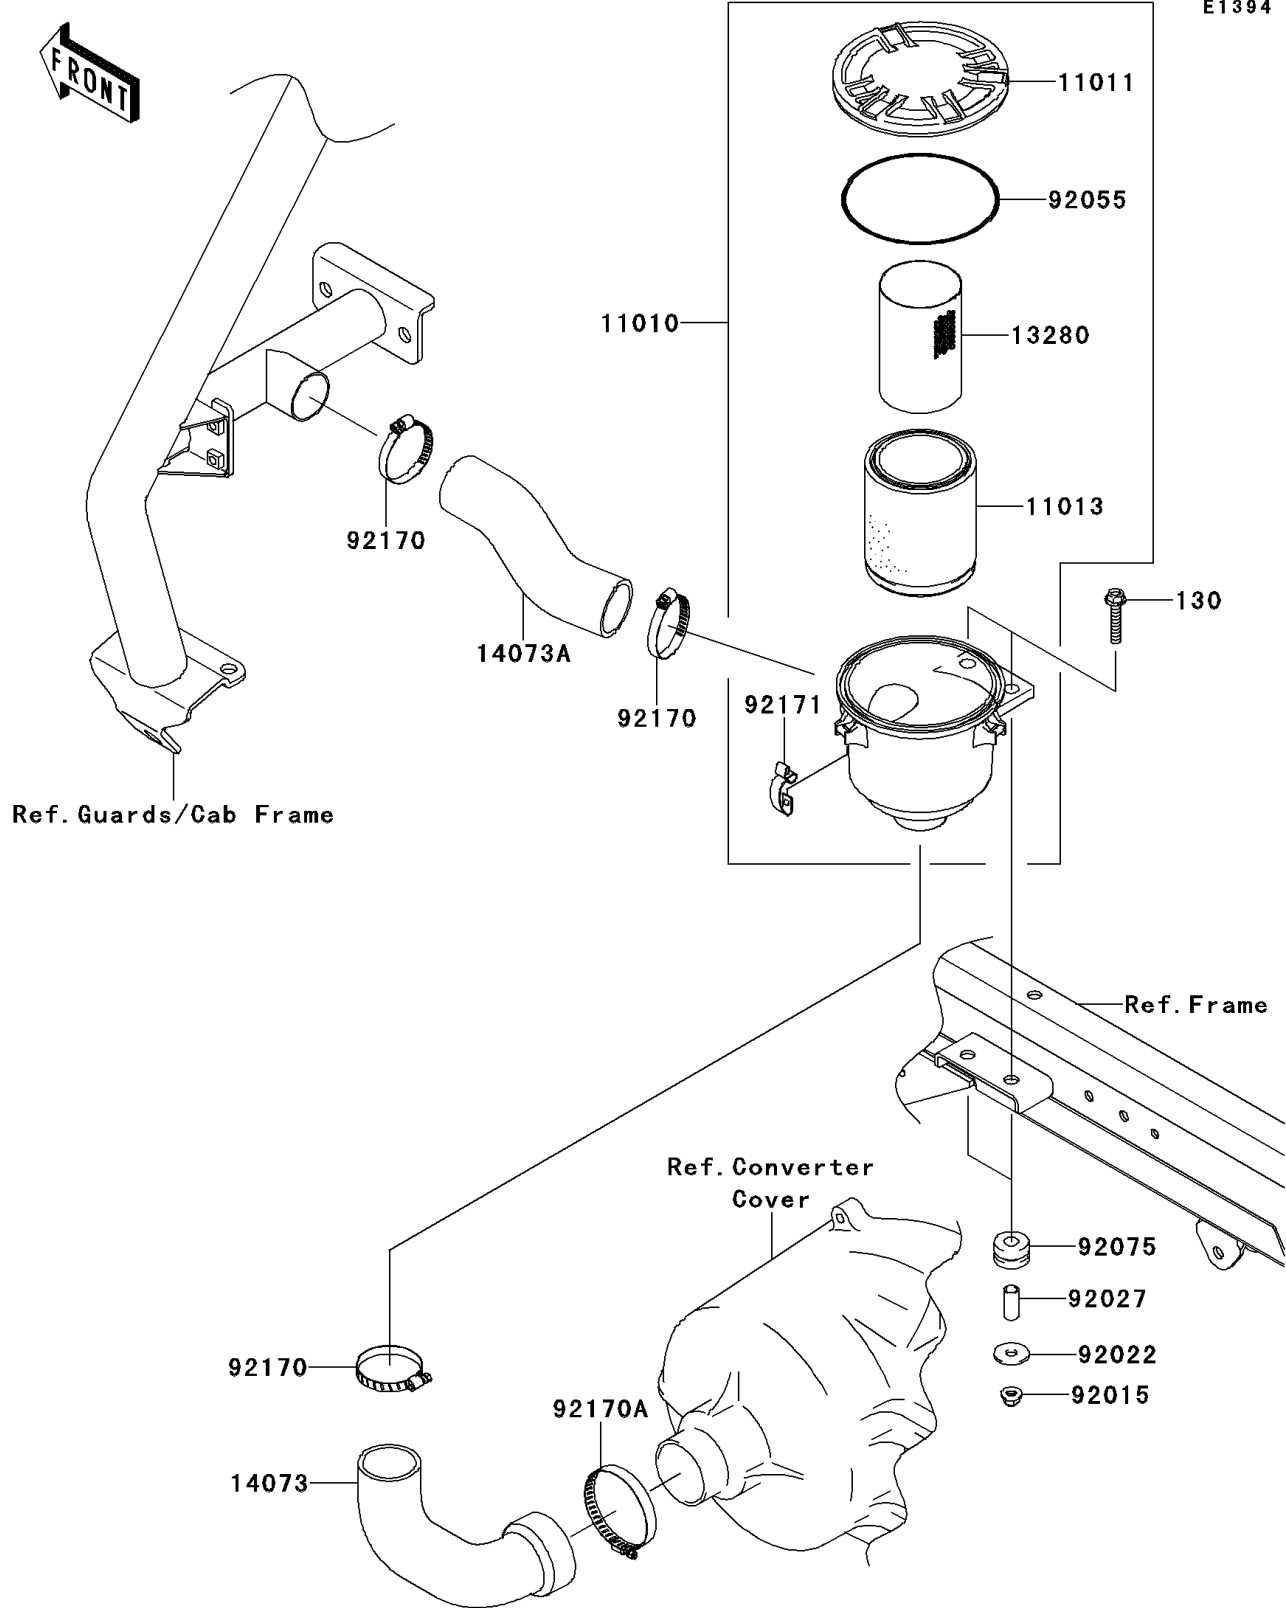

2012 Mule 4010 Trans4x4 PARTS DIAGRAM

Air Cleaner-Belt Converter

E1394

2012 Mule 4010 Trans4x4 PARTS LIST

Air Cleaner-Belt Converter

ITEM NAME	PART NUMBER	QUANTITY
FILTER-ASSY-AIR (Ref # 11010)	11010-0172	1
CASE-AIR FILTER,CAP (Ref # 11011)	11011-0135	1
ELEMENT-AIR FILTER (Ref # 11013)	11013-0037	1
HOLDER (Ref # 13280)	13280-0312	1
DUCT,AIR FILTER-CVT (Ref # 14073)	14073-0198	1
DUCT,BAR-AIR FILTER (Ref # 14073A)	14073-0237	1
NUT,8MM (Ref # 92015)	92015-1432	2
WASHER,9X28X2.3 (Ref # 92022)	92022-1632	2
COLLAR (Ref # 92027)	92027-4012	2
RING-O,122X4 (Ref # 92055)	92055-0167	1
DAMPER (Ref # 92075)	92075-1736	2
CLAMP (Ref # 92170)	92170-1674	3
CLAMP (Ref # 92170A)	92170-1764	1
CLAMP (Ref # 92171)	92171-0225	3
BOLT-FLANGED,8X40 (Ref # 130)	130BA0840	2