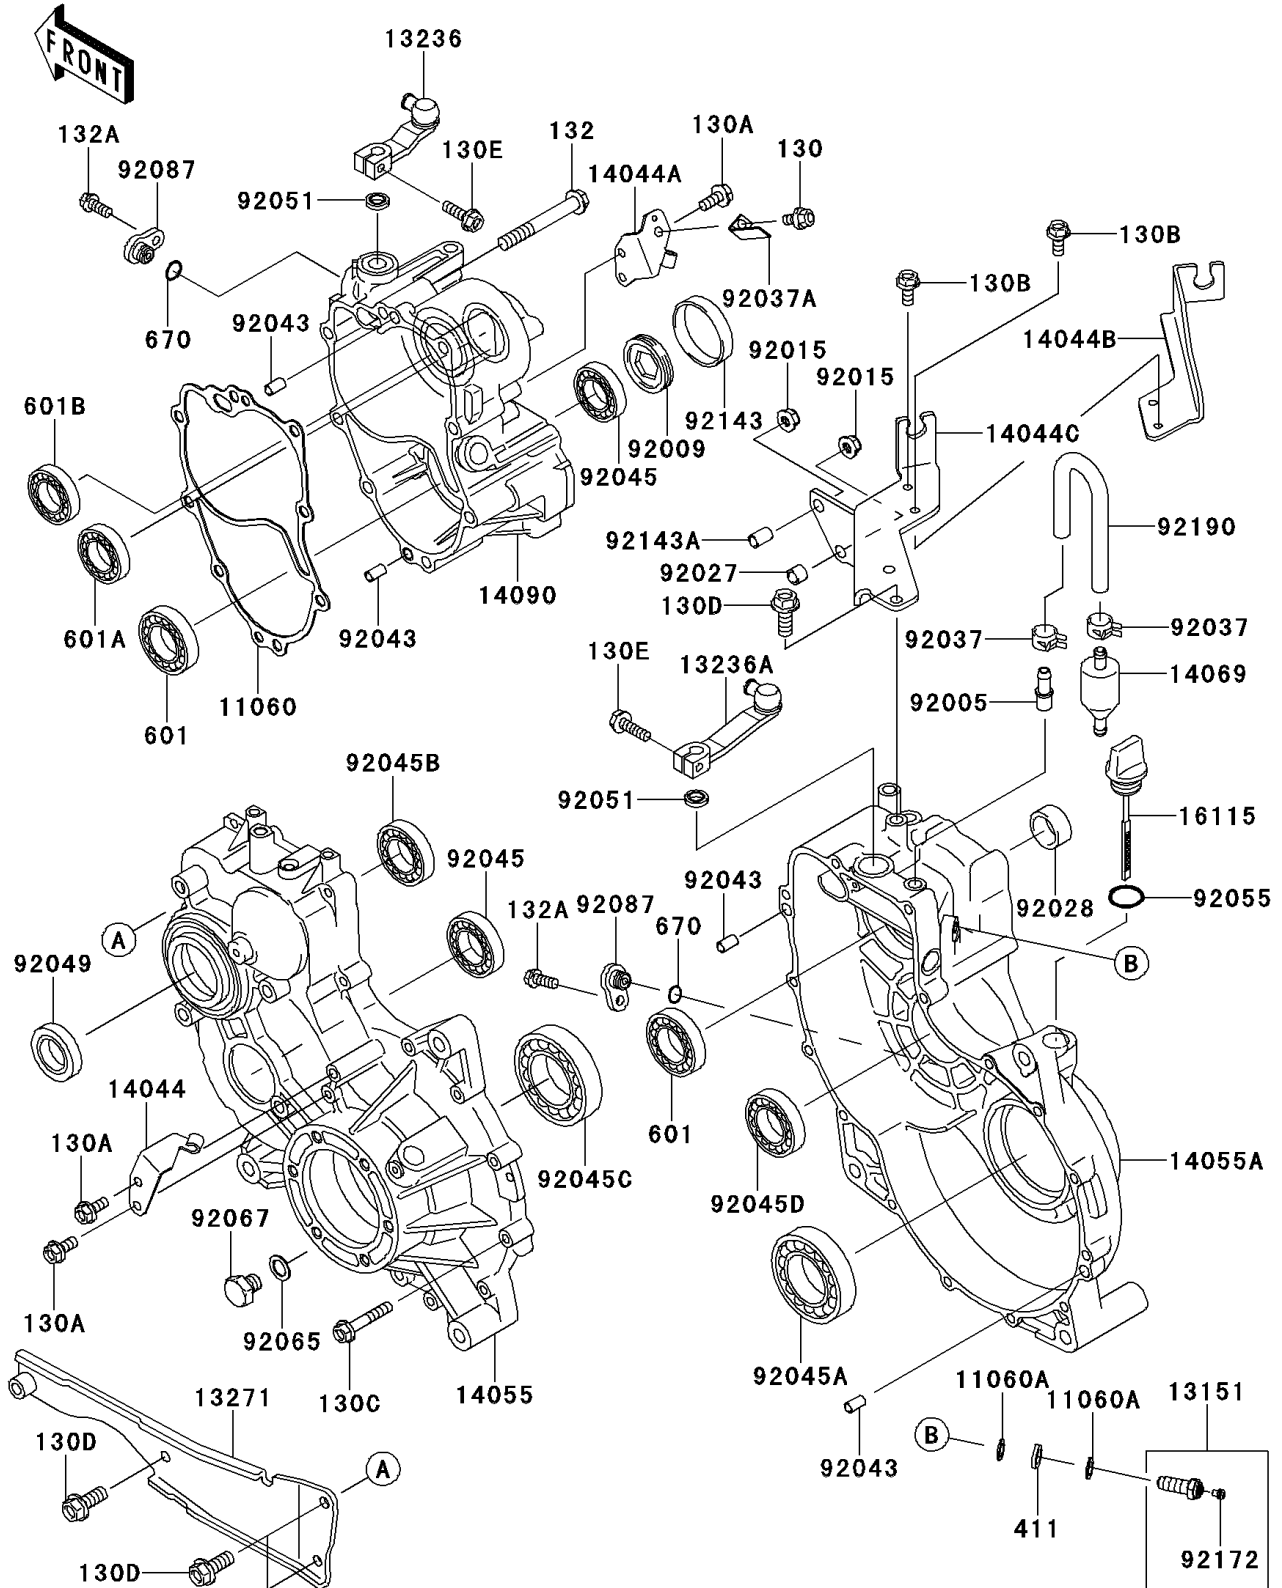

2013 Mule 4010 Trans4x4 PARTS DIAGRAM

Gear Box

E1450

2013 Mule 4010 Trans4x4 PARTS LIST

Gear Box

ITEM NAME	PART NUMBER	QUANTITY
GASKET,GEAR CASE COVER (Ref # 11060)	11060-1310	1
GASKET (Ref # 11060A)	11060-1966	2
SWITCH-COMP (Ref # 13151)	13151-1093	1
LEVER-COMP (Ref # 13236)	13236-1363	1
LEVER-COMP (Ref # 13236A)	13236-1372	1
PLATE (Ref # 13271)	13271-1604	1
HOLDER-CABLE (Ref # 14044)	14044-0003	1
HOLDER-CABLE (Ref # 14044A)	14044-0004	1
HOLDER-CABLE,HI/LOW (Ref # 14044B)	14044-1075	1
HOLDER-CABLE (Ref # 14044C)	14044-1098	1
CASE-GEAR,LH (Ref # 14055)	14055-0035	1
CASE-GEAR,RH (Ref # 14055A)	14055-1110	1
BREATHER (Ref # 14069)	14069-1051	1
COVER,GEAR CASE,HI/LOW (Ref # 14090)	14090-1238	1
CAP-OIL FILLER (Ref # 16115)	16115-1060	1
FITTING,BREATHER (Ref # 92005)	92005-1127	1
SCREW,55MM (Ref # 92009)	92009-1290	1
NUT,8MM (Ref # 92015)	92015-1432	2
COLLAR,8.8X12X9 (Ref # 92027)	92027-1568	1
BUSHING,23X30X13 (Ref # 92028)	92028-132	1
CLAMP,TUBE (Ref # 92037)	92037-1505	2
CLAMP (Ref # 92037A)	92037-1680	1
PIN,6.2X8X14 (Ref # 92043)	92043-1263	4
BEARING-BALL,TMB304CCM (Ref # 92045)	92045-1142	2
BEARING-BALL,6010CM (Ref # 92045A)	92045-1162	1
BEARING-BALL,62/28 (Ref # 92045B)	92045-1207	1
BEARING-BALL,6210CM (Ref # 92045C)	92045-1213	1
BEARING-BALL,TMB205JR2 (Ref # 92045D)	92045-1285	1
SEAL-OIL,TC28X47X7 (Ref # 92049)	92049-1297	1