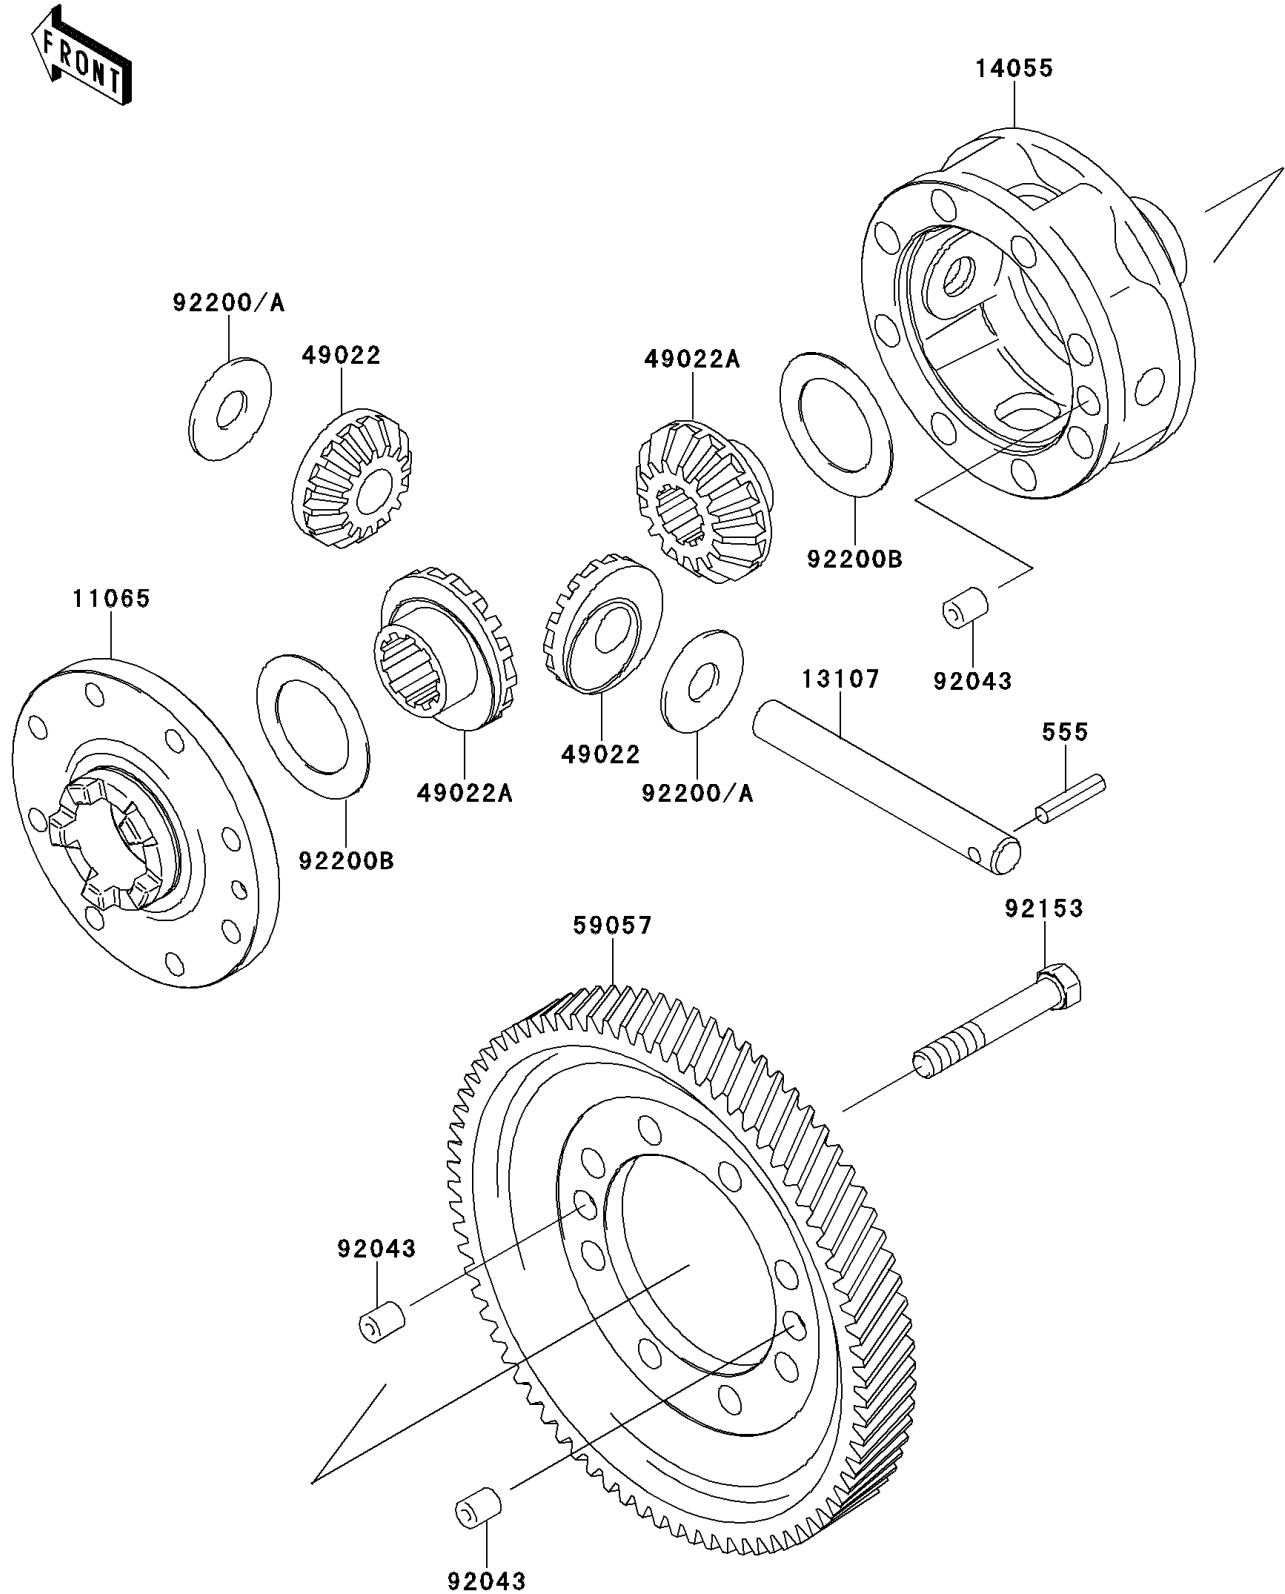

2013 Mule 4010 Trans4x4 PARTS DIAGRAM

Differential

E1451

2013 Mule 4010 Trans4x4 PARTS LIST

Differential

ITEM NAME	PART NUMBER	QUANTITY
CAP,GEAR CASE (Ref # 11065)	11065-0033	1
SHAFT (Ref # 13107)	13107-0009	1
CASE-GEAR,DIFFERENTIAL (Ref # 14055)	14055-0003	1
GEAR-BEVEL,10T (Ref # 49022)	49022-1105	2
GEAR-BEVEL,16T (Ref # 49022A)	49022-1117	2
GEAR-HELICAL,DIFFERENTIAL (Ref # 59057)	59057-0002	1
PIN,10X12 (Ref # 92043)	92043-0029	3
BOLT,10X63 (Ref # 92153)	92153-0331	8
WASHER,14.5X38X1.2 (Ref # 92200)	92200-0021	2
WASHER,14.5X38X1.0 (Ref # 92200A)	92200-1044	AR
WASHER,35.5X54X1.0 (Ref # 92200B)	92200-1045	2
PIN-SPRING (Ref # 555)	555A0525	1