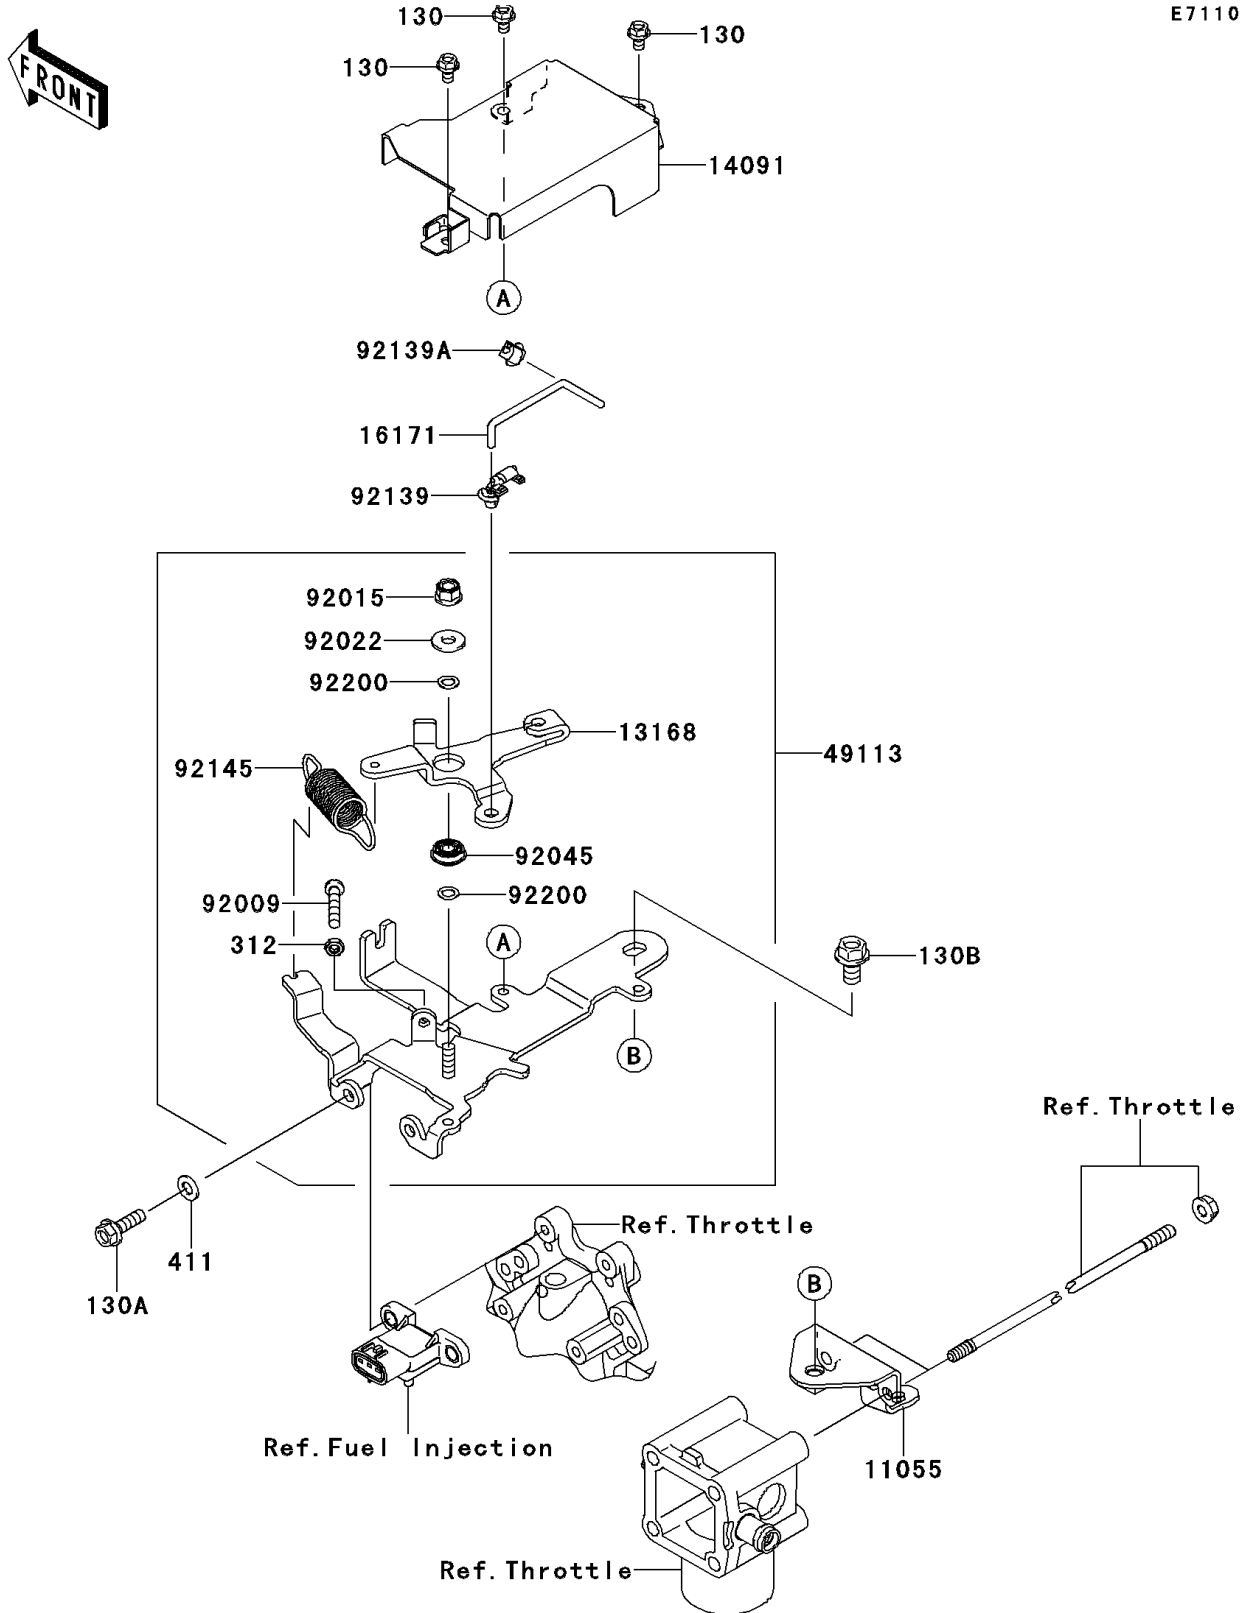

2012 Mule 4010 Trans4x4 PARTS DIAGRAM

Control

E7110

2012 Mule 4010 Trans4x4 PARTS LIST

Control

ITEM NAME	PART NUMBER	QUANTITY
BRACKET (Ref # 11055)	11055-2020	1
LEVER (Ref # 13168)	13168-2509	1
COVER,CONTROL PANEL (Ref # 14091)	14091-1757	1
LINK (Ref # 16171)	16171-2105	1
PANEL-COMP-CONTROL (Ref # 49113)	49113-2211	1
SCREW,5X30 (Ref # 92009)	92009-2381	1
NUT,LOCK,FLANGED,6MM (Ref # 92015)	92015-1339	1
WASHER (Ref # 92022)	92022-2247	1
BEARING-BALL (Ref # 92045)	92045-2223	1
BUSHING,CONT-PANEL (Ref # 92139)	92139-2060	1
BUSHING,THROTTLE-BODY (Ref # 92139A)	92139-2061	1
SPRING (Ref # 92145)	92145-2186	1
WASHER,6.2X10X0.5 (Ref # 92200)	92200-2083	2
BOLT-FLANGED,5X8 (Ref # 130)	130BA0508	3
BOLT-FLANGED,6X20 (Ref # 130A)	130BA0620	2
BOLT-FLANGED,8X14 (Ref # 130B)	130BA0814	1
NUT-HEX,5MM (Ref # 312)	312AA0500	1
WASHER-PLAIN,6.5X13X1 (Ref # 411)	411AB0600	2