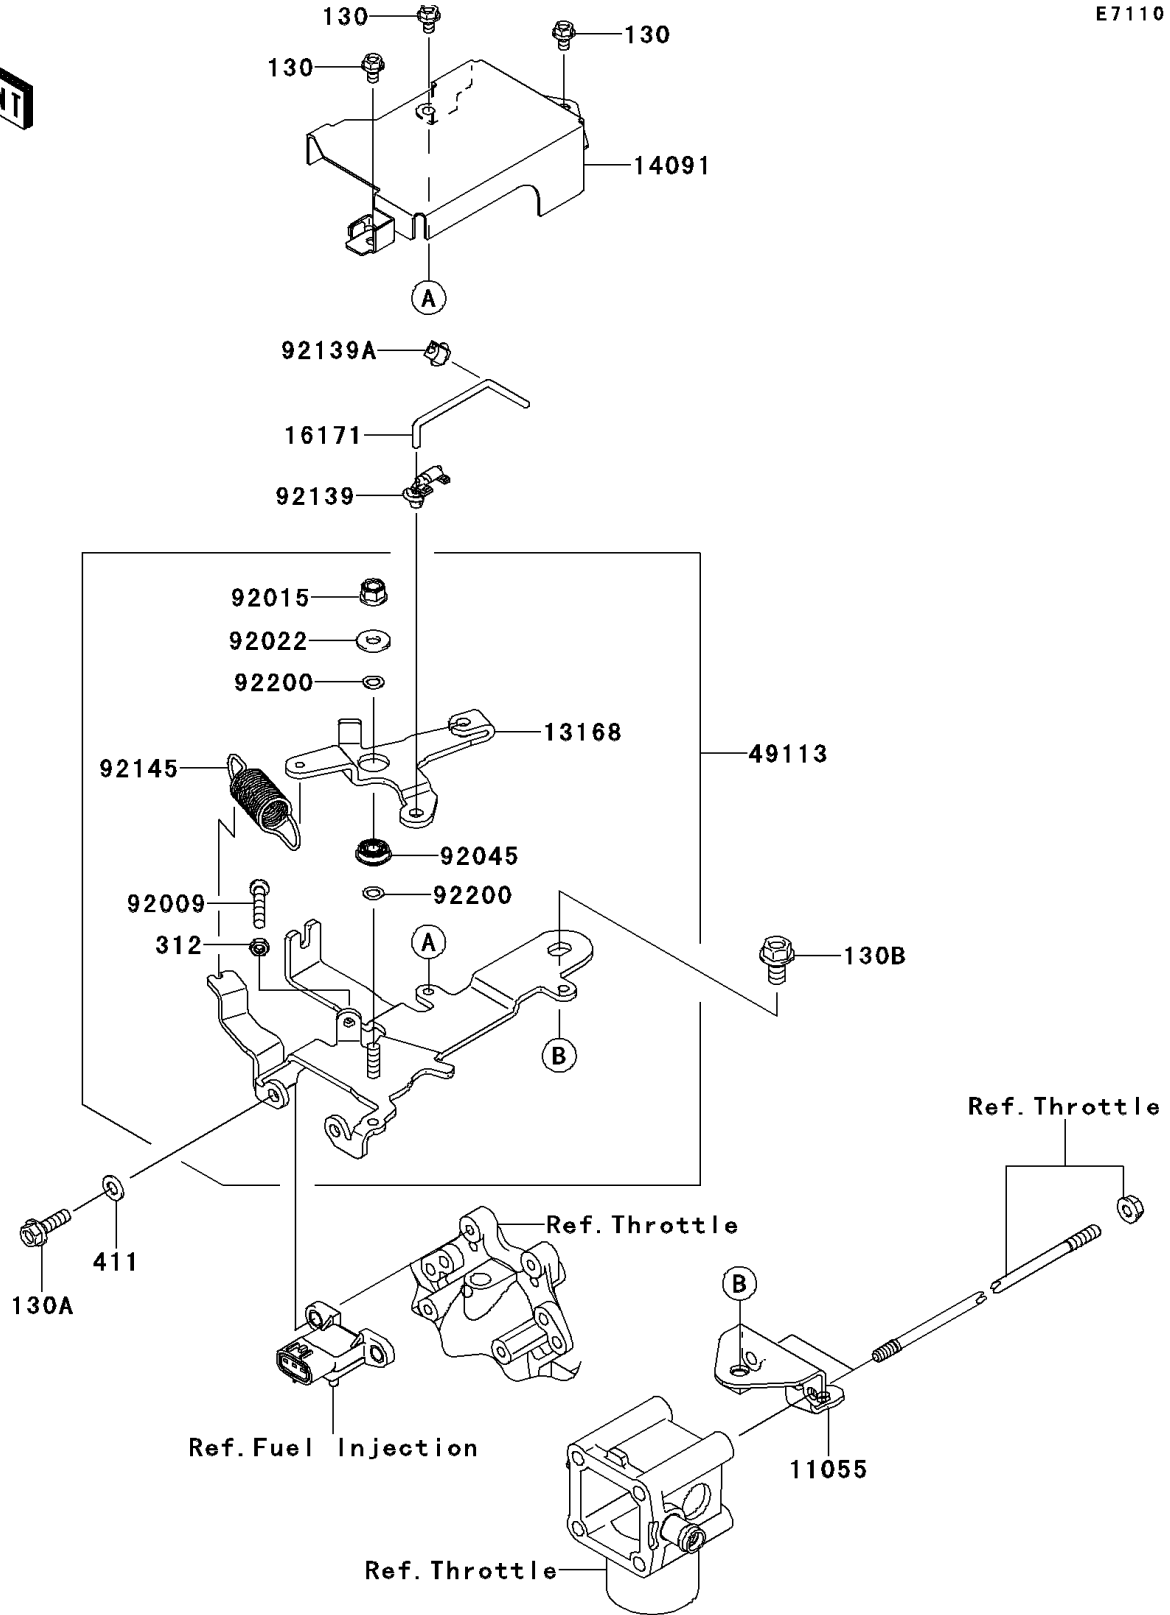

2012 MULE™ 4010 TRANS4x4® PARTS DIAGRAM

Control

E7110

2012 MULE™ 4010 TRANS4x4® PARTS LIST

Control

ITEM NAME	PART NUMBER	QUANTITY
BRACKET (Ref # 11055)	11055-2020	1
LEVER (Ref # 13168)	13168-2509	1
COVER,CONTROL PANEL (Ref # 14091)	14091-1757	1
LINK (Ref # 16171)	16171-2105	1
PANEL-COMP-CONTROL (Ref # 49113)	49113-2211	1
SCREW,5X30 (Ref # 92009)	92009-2381	1
NUT,LOCK,FLANGED,6MM (Ref # 92015)	92015-1339	1
WASHER (Ref # 92022)	92022-2247	1
BEARING-BALL (Ref # 92045)	92045-2223	1
BUSHING,CONT-PANEL (Ref # 92139)	92139-2060	1
BUSHING,THROTTLE-BODY (Ref # 92139A)	92139-2061	1
SPRING (Ref # 92145)	92145-2186	1
WASHER,6.2X10X0.5 (Ref # 92200)	92200-2083	2
BOLT-FLANGED,5X8 (Ref # 130)	130BA0508	3
BOLT-FLANGED,6X20 (Ref # 130A)	130BA0620	2
BOLT-FLANGED,8X14 (Ref # 130B)	130BA0814	1
NUT-HEX,5MM (Ref # 312)	312AA0500	1
WASHER-PLAIN,6.5X13X1 (Ref # 411)	411AB0600	2