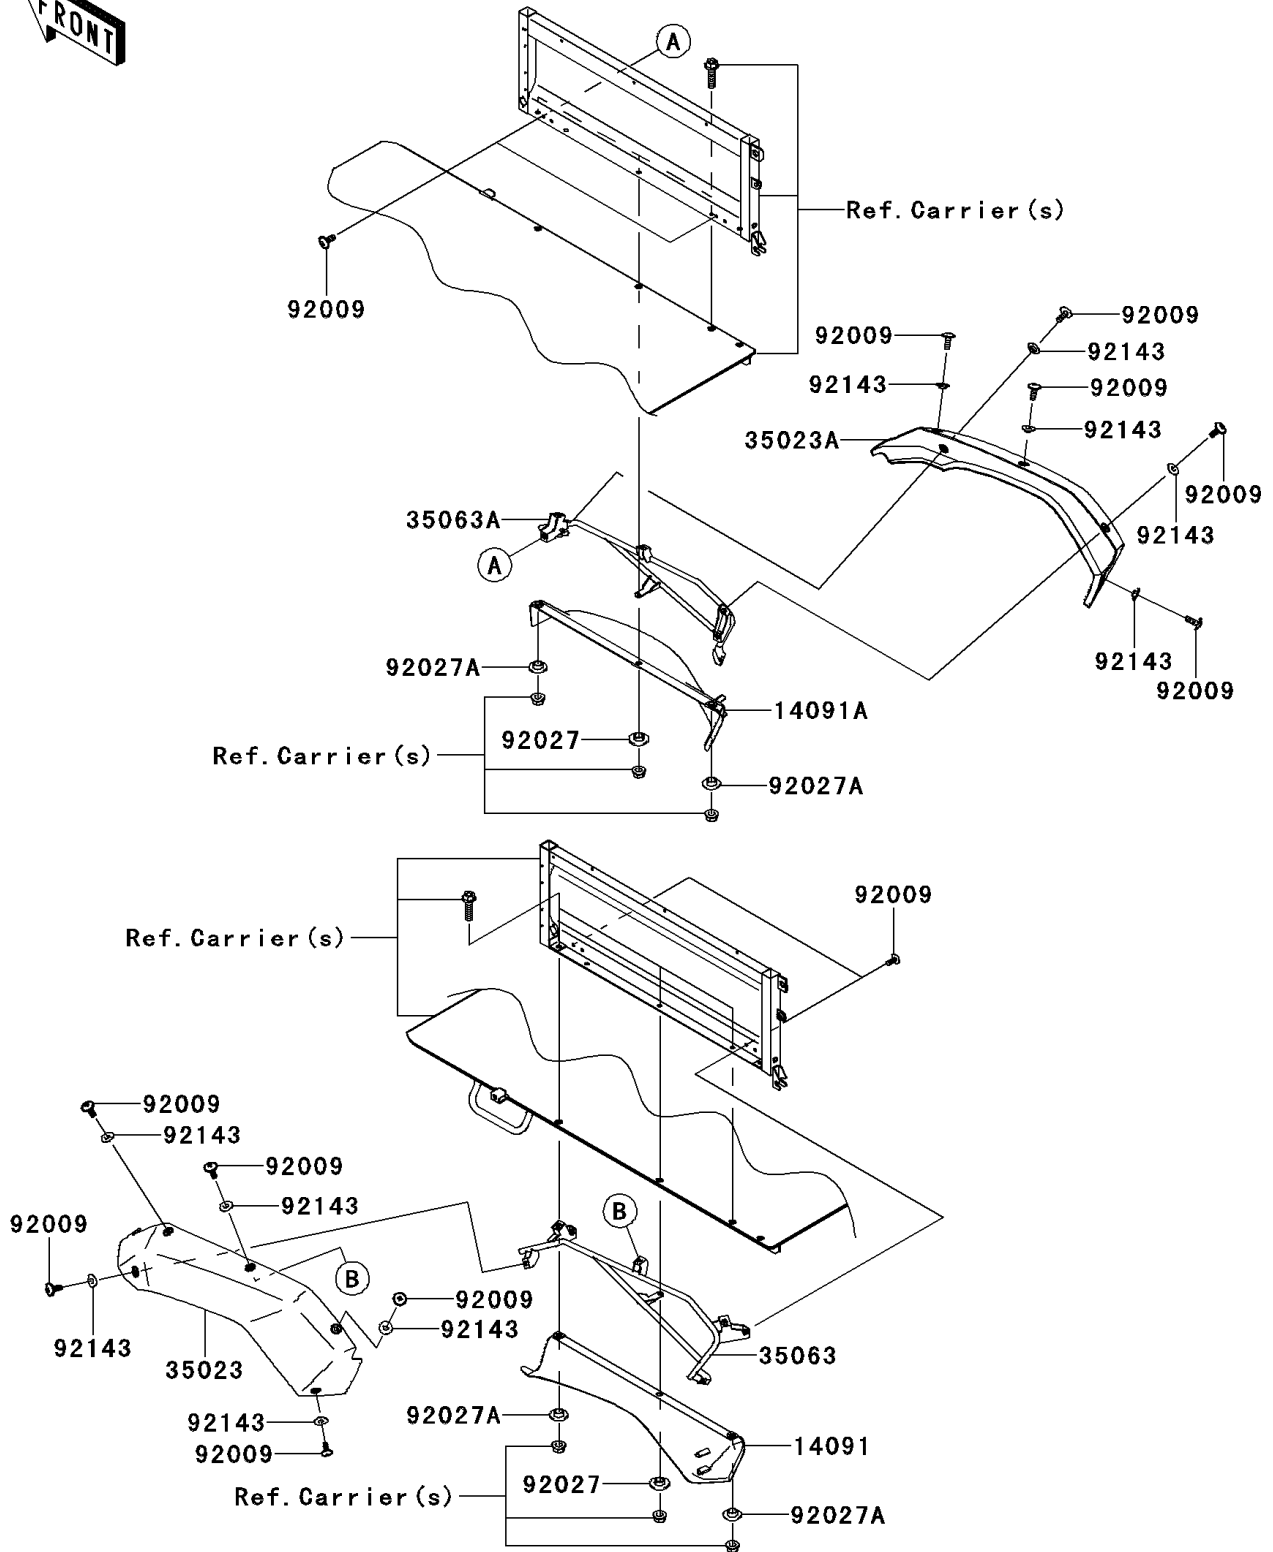

2012 MULE™ 4010 TRANS4x4® PARTS DIAGRAM

Rear Fender(s)

F2172

2012 MULE™ 4010 TRANS4x4® PARTS LIST

Rear Fender(s)

ITEM NAME	PART NUMBER	QUANTITY
COVER,FENDER,INSIDE,RR,LH (Ref # 14091)	14091-1634	1
COVER,FENDER,INSIDE,RR,RH (Ref # 14091A)	14091-1635	1
FENDER-REAR,LH,F.BLACK (Ref # 35023)	35023-0121-6Z	1
FENDER-REAR,RH,F.BLACK (Ref # 35023A)	35023-0122-6Z	1
STAY,RR,LH (Ref # 35063)	35063-0449	1
STAY,RR,RH (Ref # 35063A)	35063-0450	1
SCREW,6X16 (Ref # 92009)	92009-1621	14
COLLAR (Ref # 92027)	92027-1354	2
COLLAR (Ref # 92027A)	92027-1908	4
COLLAR (Ref # 92143)	92143-1087	10