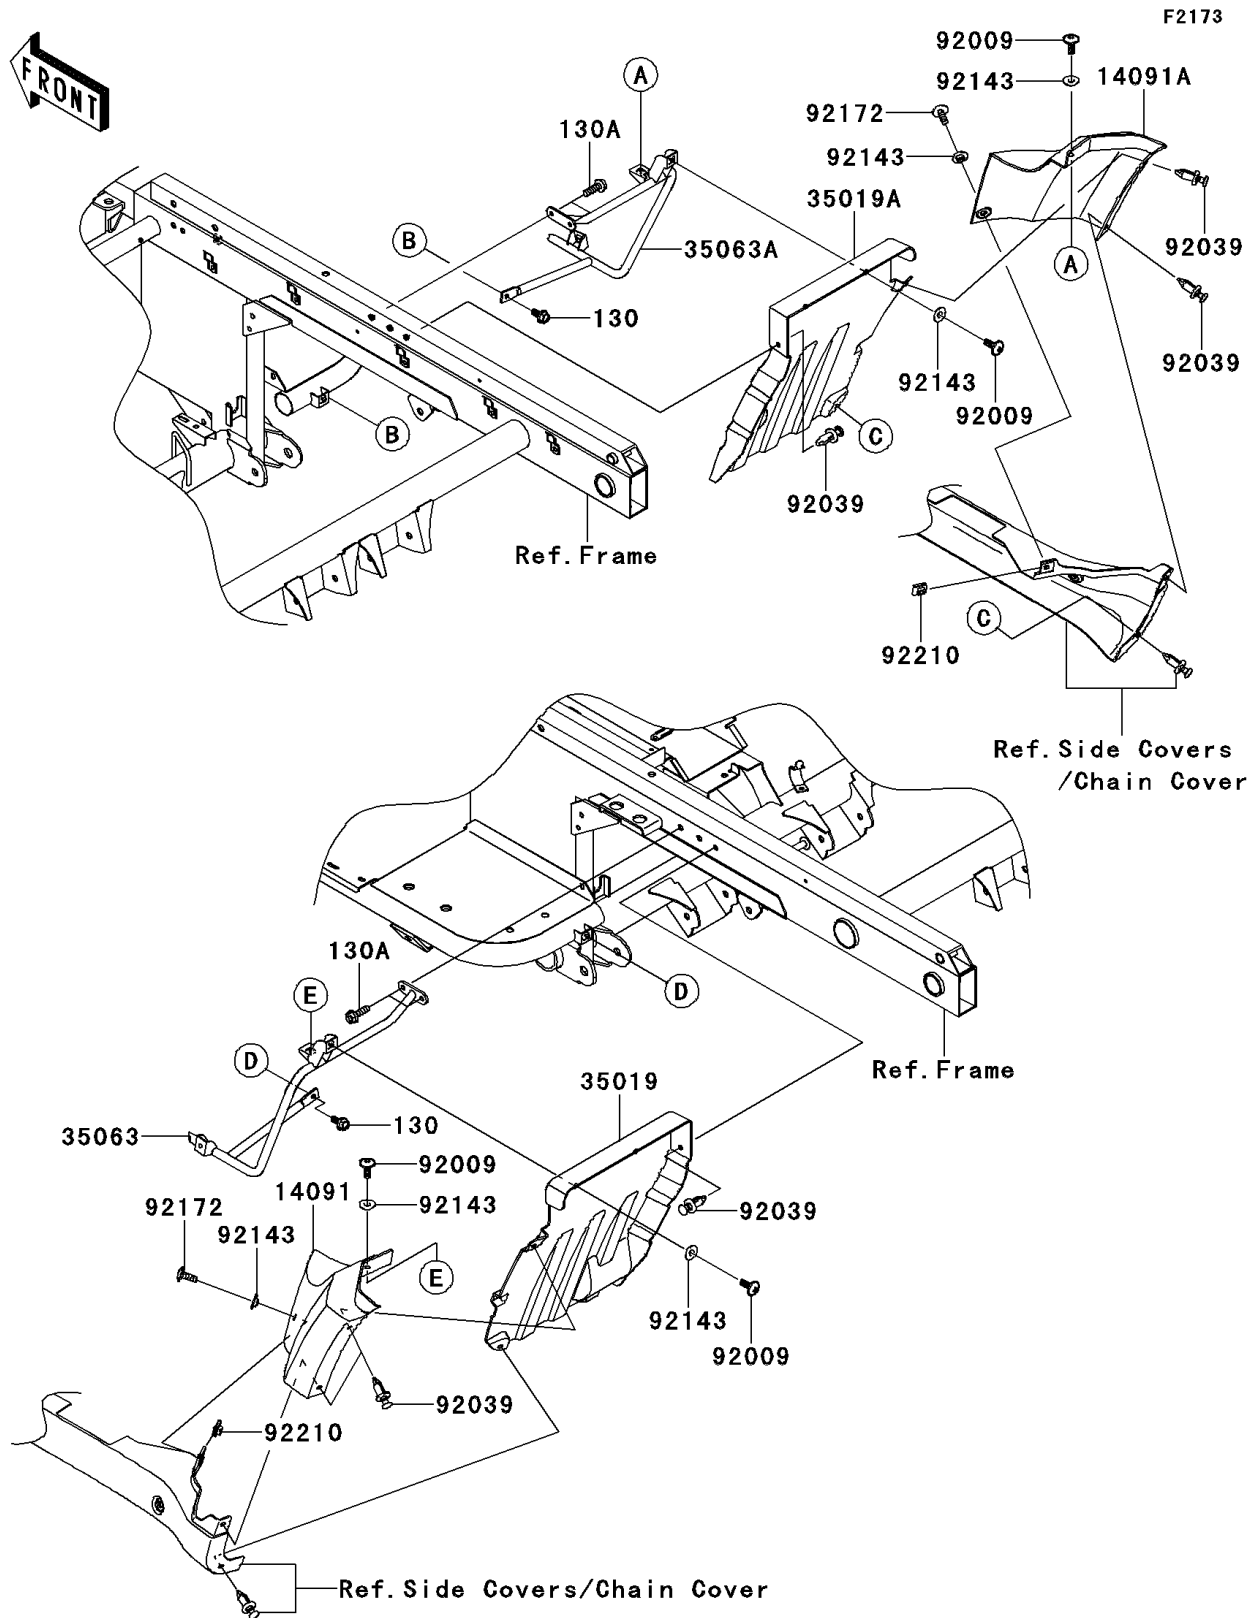

# 2012 MULE™ 4010 TRANS4x4® PARTS DIAGRAM

Flap

## 2012 MULE™ 4010 TRANS4x4® PARTS LIST

### Flap

ITEM NAME	PART NUMBER	QUANTITY
COVER,REAR FENDER,LWR,LH,F.BLK (Ref # 14091)	14091-0819-6Z	1
COVER,REAR FENDER,LWR,RH,F.BLK (Ref # 14091A)	14091-0820-6Z	1
FLAP,RR,LH (Ref # 35019)	35019-0066	1
FLAP,RR,RH (Ref # 35019A)	35019-0067	1
STAY,RR,LH (Ref # 35063)	35063-0451	1
STAY,RR,RH (Ref # 35063A)	35063-0452	1
SCREW,6X16 (Ref # 92009)	92009-1621	4
RIVET (Ref # 92039)	92039-1229	6
COLLAR (Ref # 92143)	92143-1087	6
SCREW,TAPPING,6X20 (Ref # 92172)	92172-0488	2
NUT,LEAF SPRING,6MM (Ref # 92210)	92210-0624	2
BOLT-FLANGED,6X14 (Ref # 130)	130BA0614	2
BOLT-FLANGED,6X20 (Ref # 130A)	130BA0620	4