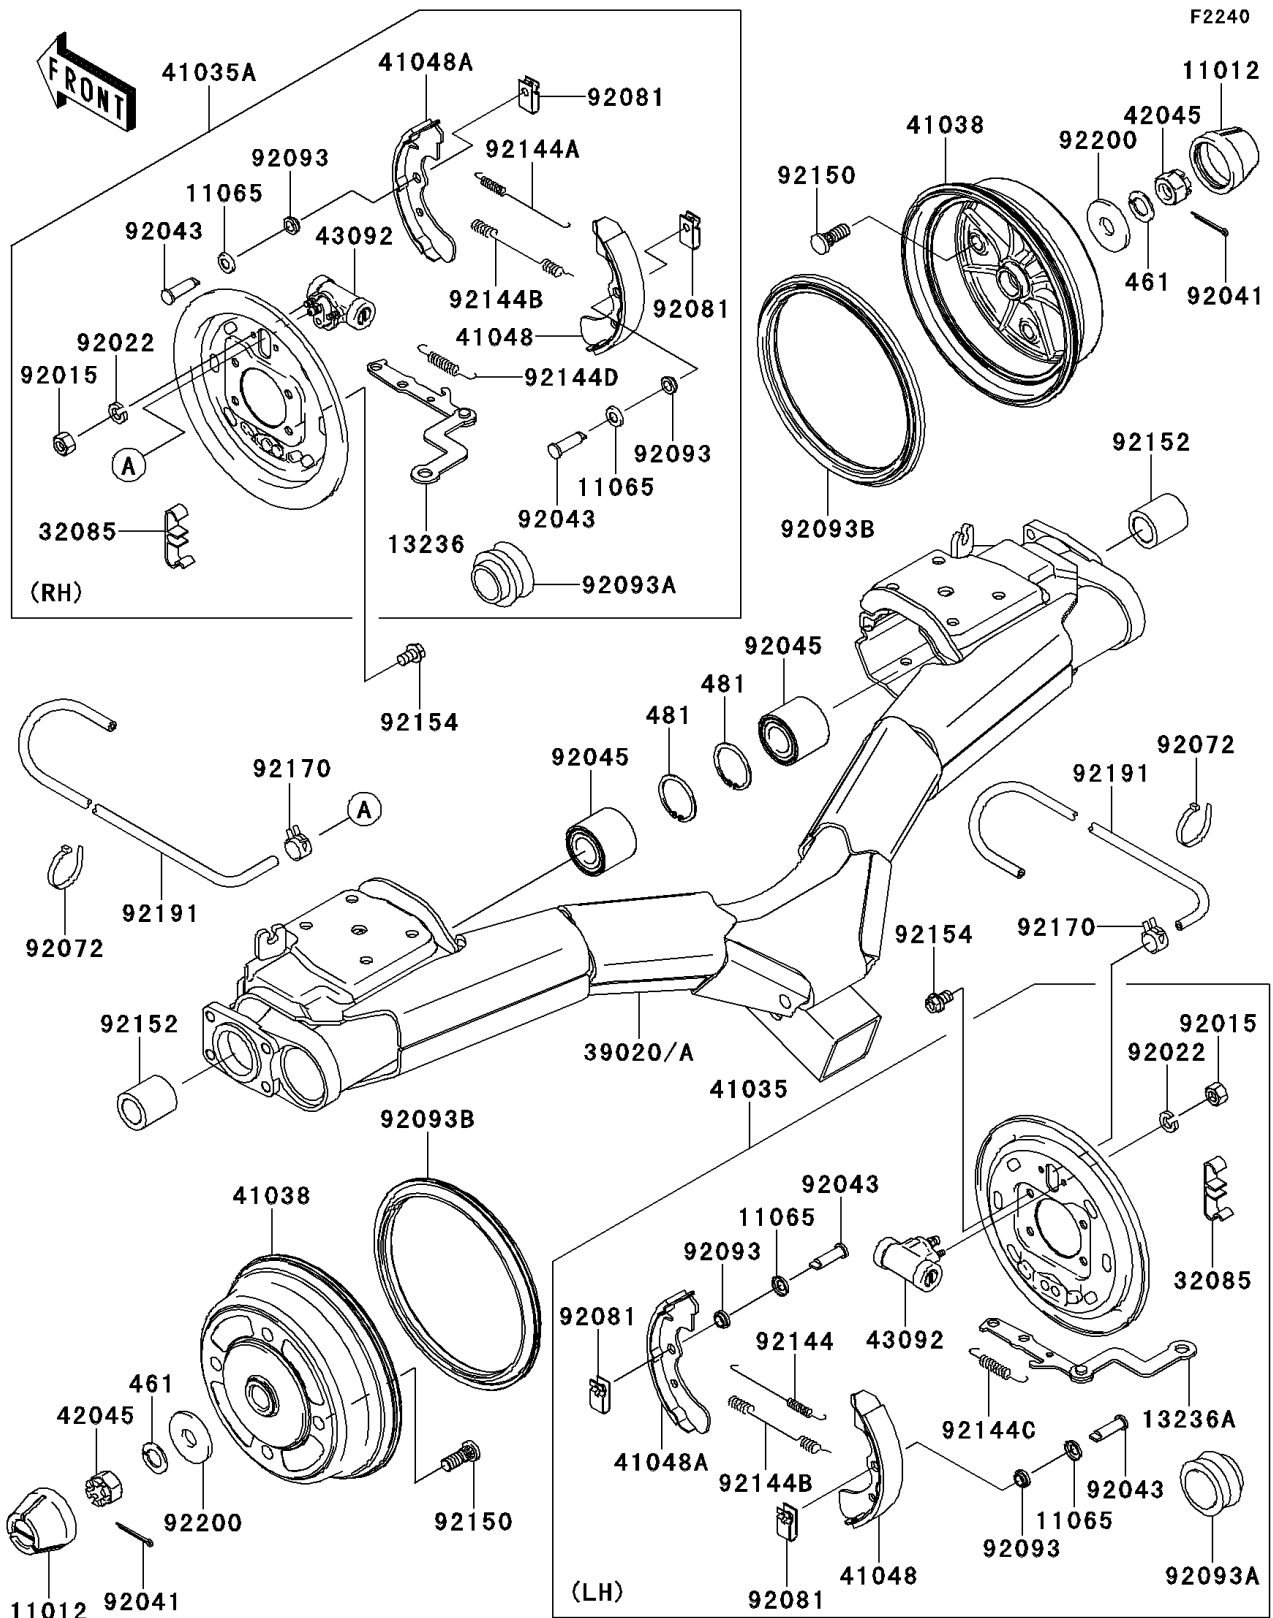

2013 Mule 4010 Trans4x4 PARTS DIAGRAM

Rear Hubs/Brakes

2013 Mule 4010 Trans4x4 PARTS LIST

Rear Hubs/Brakes

ITEM NAME	PART NUMBER	QUANTITY
CAP,WHEEL (Ref # 11012)	11012-1969	2
CAP (Ref # 11065)	11065-1175	4
LEVER-COMP,RR BRAKE PANEL,RH (Ref # 13236)	13236-1355	1
LEVER-COMP,RR BRAKE PANEL,LH (Ref # 13236A)	13236-1356	1
STOPPER,REAR BRAKE LEVER (Ref # 32085)	32085-1298	2
BRACKET-COMP-REAR SUSP (Ref # 39020)	39020-0005	1
BRACKET-COMP-REAR SUSP (Ref # 39020A)	39020-7503	1
PANEL-ASSY-BRAKE,RR,LH (Ref # 41035)	41035-7506	1
PANEL-ASSY-BRAKE,RR,RH (Ref # 41035A)	41035-7508	1
DRUM,REAR BRAKE (Ref # 41038)	41038-7502	2
SHOE-BRAKE (Ref # 41048)	41048-7502	2
SHOE-BRAKE (Ref # 41048A)	41048-7503	2
NUT,CASTLE,18MM (Ref # 42045)	42045-018	2
CYLINDER,REAR WHEEL (Ref # 43092)	43092-1053	2
NUT,6MM (Ref # 92015)	92015-1729	4
WASHER,SPRING,6MM (Ref # 92022)	92022-1951	4
COTTER,4.0X35 (Ref # 92041)	92041-1053	2
PIN (Ref # 92043)	92043-1636	4
BEARING-BALL,25BWD02CA68 (Ref # 92045)	92045-0107	2
BAND,L=123 (Ref # 92072)	92072-030	6
SPRING,SHOE CLAMP (Ref # 92081)	92081-1904	4
SEAL (Ref # 92093)	92093-1532	4
SEAL (Ref # 92093A)	92093-1533	2
SEAL,BS184.8X13.5ZS (Ref # 92093B)	92093-1543	2
SPRING,BRAKE (Ref # 92144)	92144-1299	1
SPRING,BRAKE (Ref # 92144A)	92144-1300	1
SPRING,BRAKE (Ref # 92144B)	92144-1301	2
SPRING,ROD,LH (Ref # 92144C)	92144-1302	1
SPRING,ROD,RH (Ref # 92144D)	92144-1303	1

2013 Mule 4010 Trans4x4 PARTS LIST

Rear Hubs/Brakes

ITEM NAME	PART NUMBER	QUANTITY
BOLT (Ref # 92150)	92150-1366	8
COLLAR,25.1X38X40.8 (Ref # 92152)	92152-1276	2
BOLT,FLANGED,10X16 (Ref # 92154)	92154-0803	8
CLAMP (Ref # 92170)	92170-2042	2
TUBE,4.7X9.5X1100 (Ref # 92191)	92191-1525	2
WASHER,18.5X52X4.5 (Ref # 92200)	92200-1474	2
WASHER-SPRING,18MM (Ref # 461)	461DA1800	2
CIRCLIP (Ref # 481)	481J5200	2