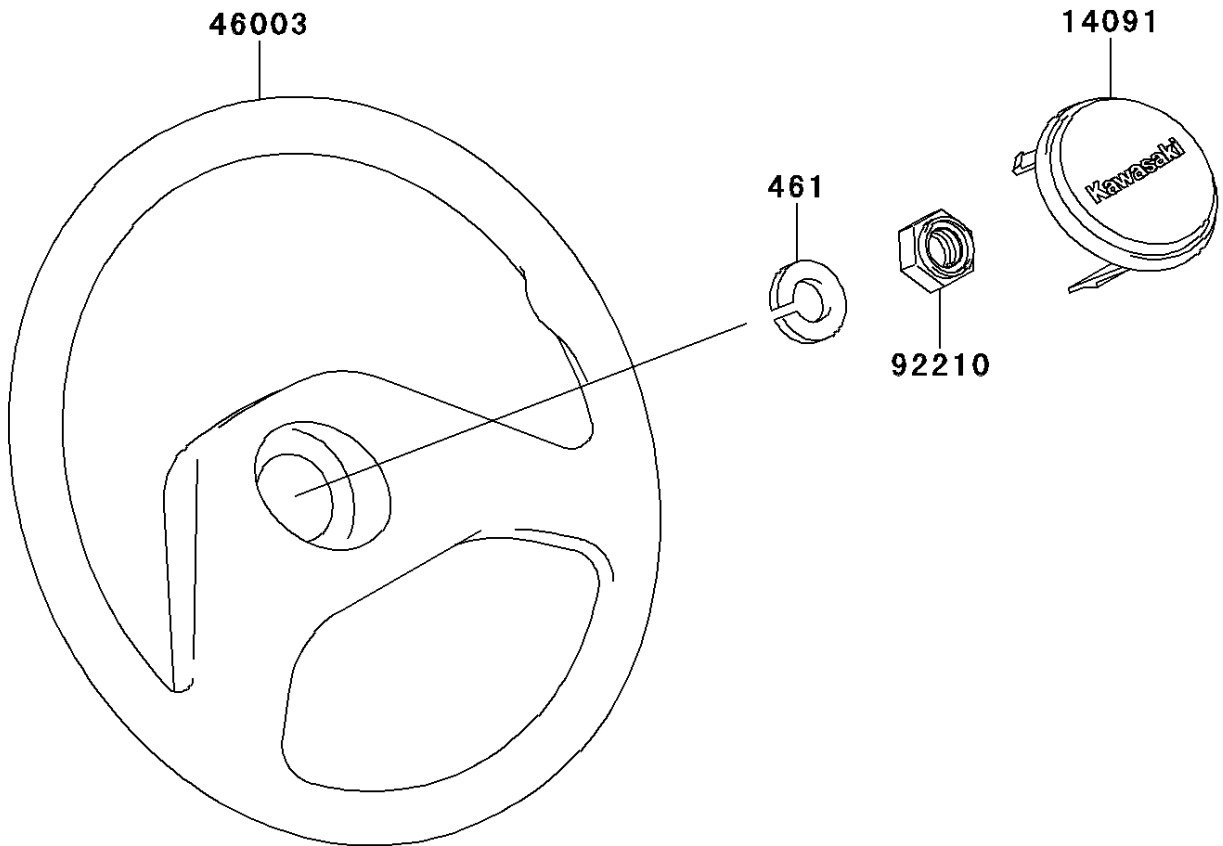

2013 Mule 4010 Trans4x4 PARTS DIAGRAM

Steering Wheel(RCF/RCFA)

F2311

2013 Mule 4010 Trans4x4 PARTS LIST

Steering Wheel(RCF/RCFA)

ITEM NAME	PART NUMBER	QUANTITY
COVER,HORN SWITCH (Ref # 14091)	14091-1247	1
HANDLE (Ref # 46003)	46003-1308	1
NUT,LOCK,12MM (Ref # 92210)	92210-1249	1
WASHER-SPRING,12MM (Ref # 461)	461DA1200	1