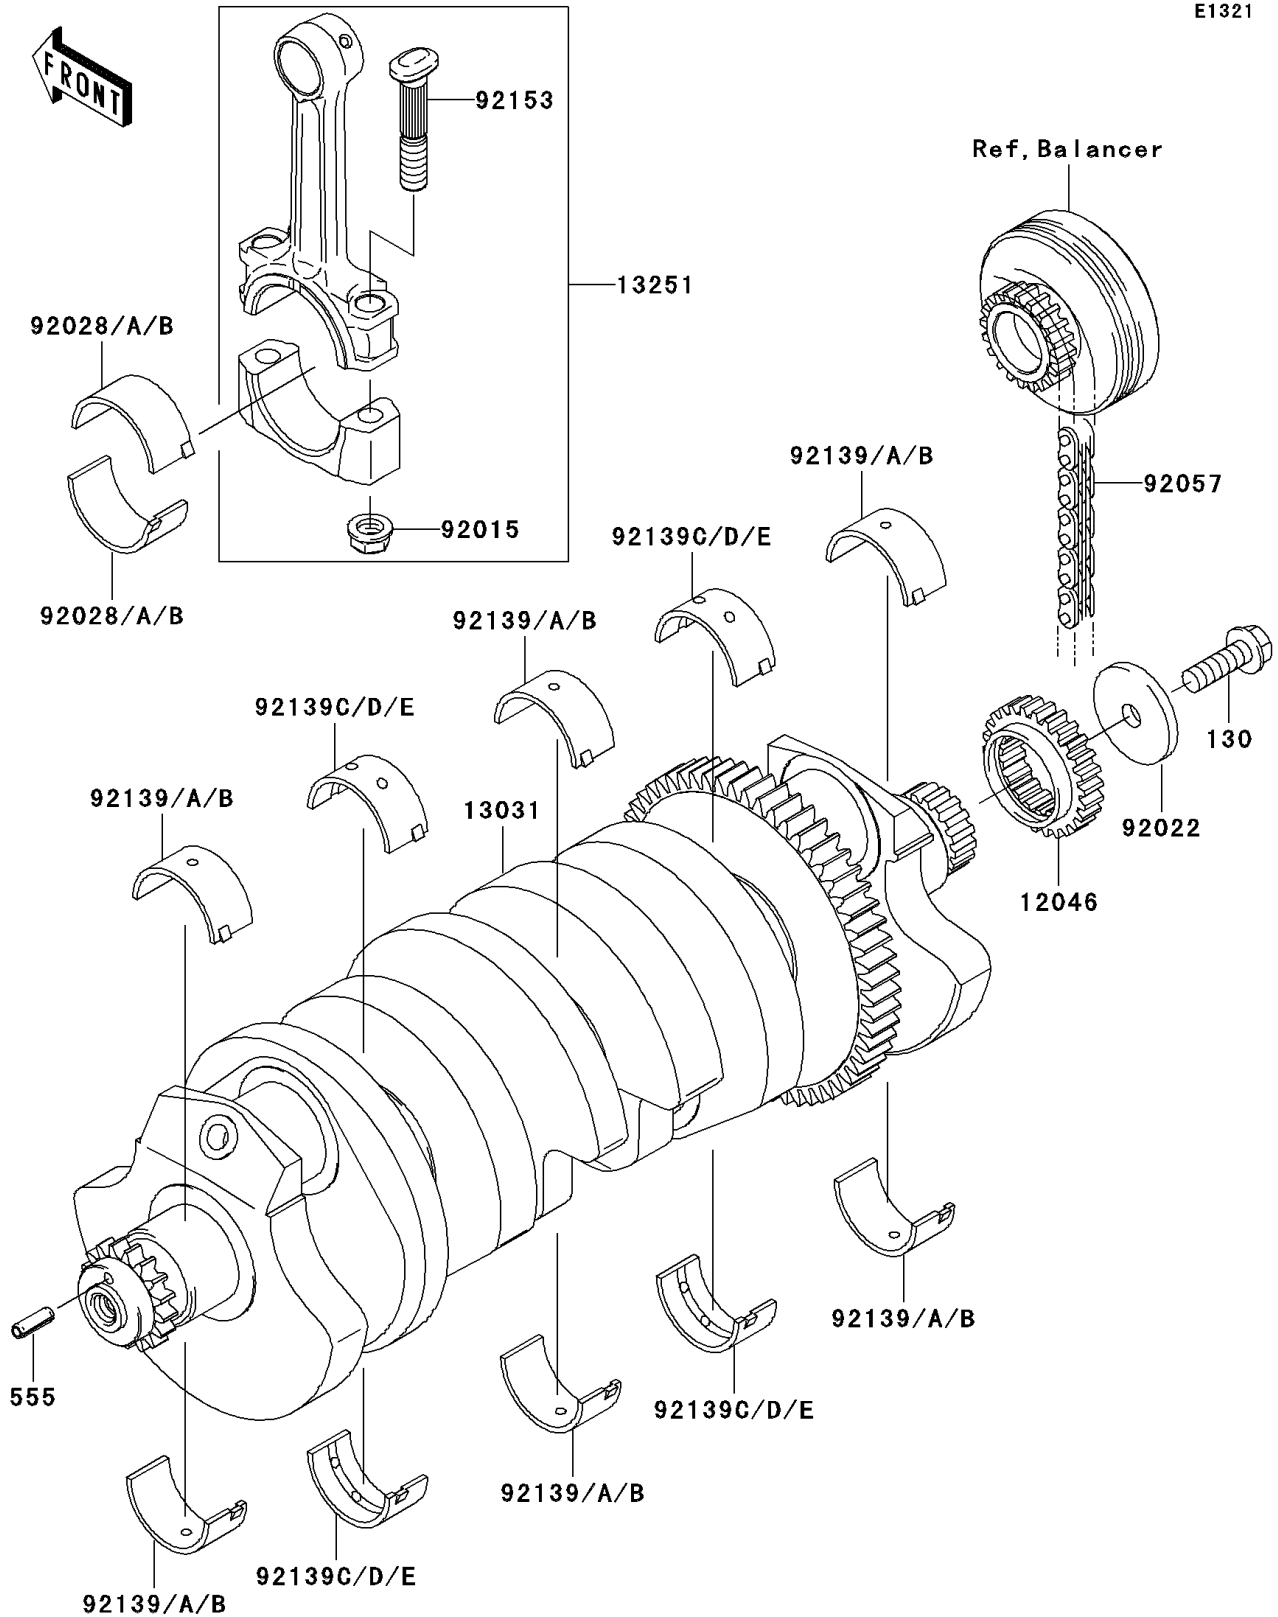

# 2004 ZRX1200R PARTS DIAGRAM

Crankshaft

E1321

## 2004 ZRX1200R PARTS LIST

### Crankshaft

ITEM NAME	PART NUMBER	QUANTITY
BOLT-FLANGED,8X25 (Ref # 130)	130G0825	1
PIN-SPRING (Ref # 555)	555A0412	1
SPROCKET,26T (Ref # 12046)	12046-0026	1
CRANKSHAFT-COMP (Ref # 13031)	13031-1496	1
ROD-ASSY-CONNECTING,I (Ref # 13251)	13251-1139-II	4
NUT,CONNECTING ROD (Ref # 92015)	92015-1559	8
WASHER,8.5X36X4 (Ref # 92022)	92022-1633	1
BUSHING,CONNECTING ROD,BLACK (Ref # 92028)	92028-1679	AR
BUSHING,CONNECTING ROD,BLUE (Ref # 92028A)	92028-1680	AR
BUSHING,CONNECTING ROD,WHITE (Ref # 92028B)	92028-1681	AR
CHAIN,98XRH2020-62M (Ref # 92057)	92057-0071	1
BUSHING,CRANKSHAFT,BLUE (Ref # 92139)	92139-1068	AR
BUSHING,CRANKSHAFT,BLACK (Ref # 92139A)	92139-1069	AR
BUSHING,CRANKSHAFT,BROWN (Ref # 92139B)	92139-1070	AR
BUSHING,CRANKSHAFT,BLUE (Ref # 92139C)	92139-1071	AR
BUSHING,CRANKSHAFT,BLACK (Ref # 92139D)	92139-1072	AR
BUSHING,CRANKSHAFT,BROWN (Ref # 92139E)	92139-1073	AR
BOLT (Ref # 92153)	92153-1102	8