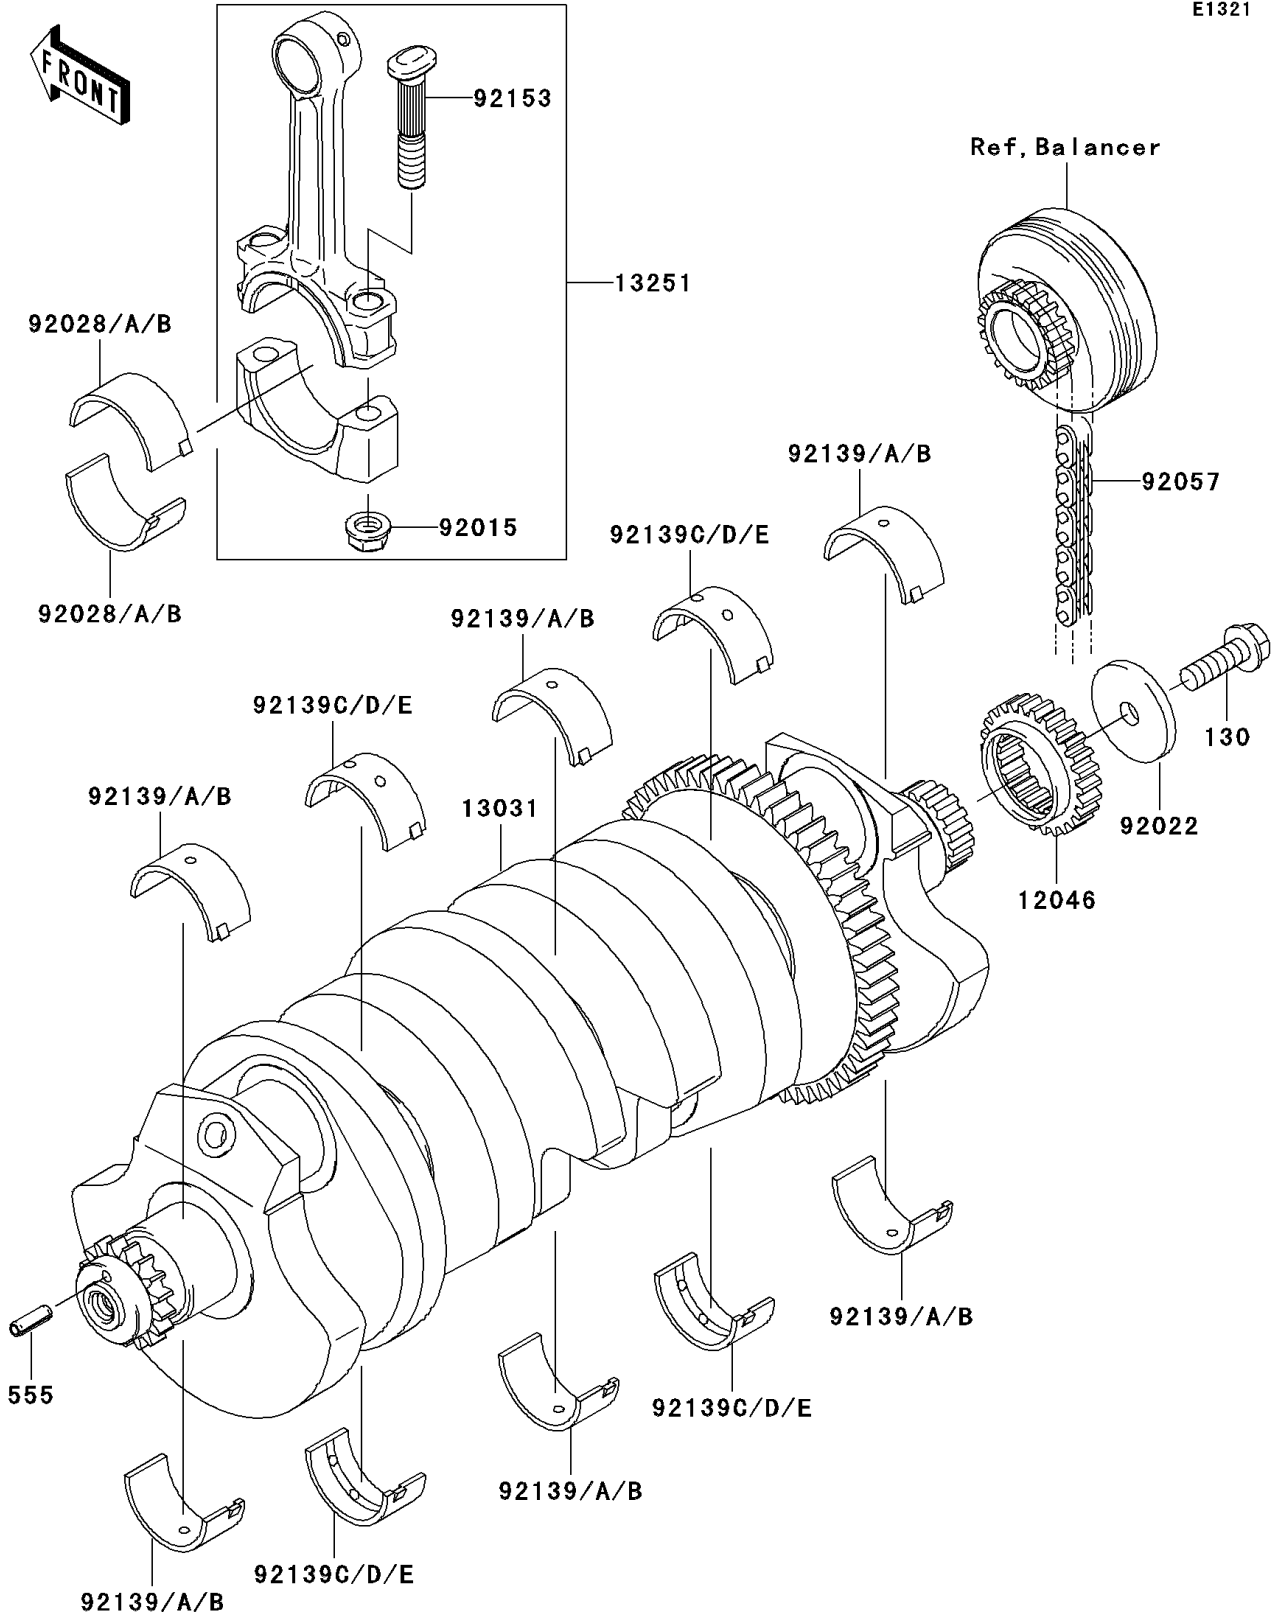

# 2005 ZRX1200R PARTS DIAGRAM

Crankshaft

E1321

## 2005 ZRX1200R PARTS LIST

### Crankshaft

ITEM NAME	PART NUMBER	QUANTITY
BOLT-FLANGED,8X25 (Ref # 130)	130G0825	1
PIN-SPRING (Ref # 555)	555A0412	1
SPROCKET,26T (Ref # 12046)	12046-0026	1
CRANKSHAFT-COMP (Ref # 13031)	13031-1496	1
ROD-ASSY-CONNECTING,I (Ref # 13251)	13251-1139-II	4
NUT,CONNECTING ROD (Ref # 92015)	92015-1559	8
WASHER,8.5X36X4 (Ref # 92022)	92022-1633	1
BUSHING,CONNECTING ROD,BLACK (Ref # 92028)	92028-1679	AR
BUSHING,CONNECTING ROD,BLUE (Ref # 92028A)	92028-1680	AR
BUSHING,CONNECTING ROD,WHITE (Ref # 92028B)	92028-1681	AR
CHAIN,98XRH2020-62M (Ref # 92057)	92057-0071	1
BUSHING,CRANKSHAFT,BLUE (Ref # 92139)	92139-1068	AR
BUSHING,CRANKSHAFT,BLACK (Ref # 92139A)	92139-1069	AR
BUSHING,CRANKSHAFT,BROWN (Ref # 92139B)	92139-1070	AR
BUSHING,CRANKSHAFT,BLUE (Ref # 92139C)	92139-1071	AR
BUSHING,CRANKSHAFT,BLACK (Ref # 92139D)	92139-1072	AR
BUSHING,CRANKSHAFT,BROWN (Ref # 92139E)	92139-1073	AR
BOLT (Ref # 92153)	92153-1102	8