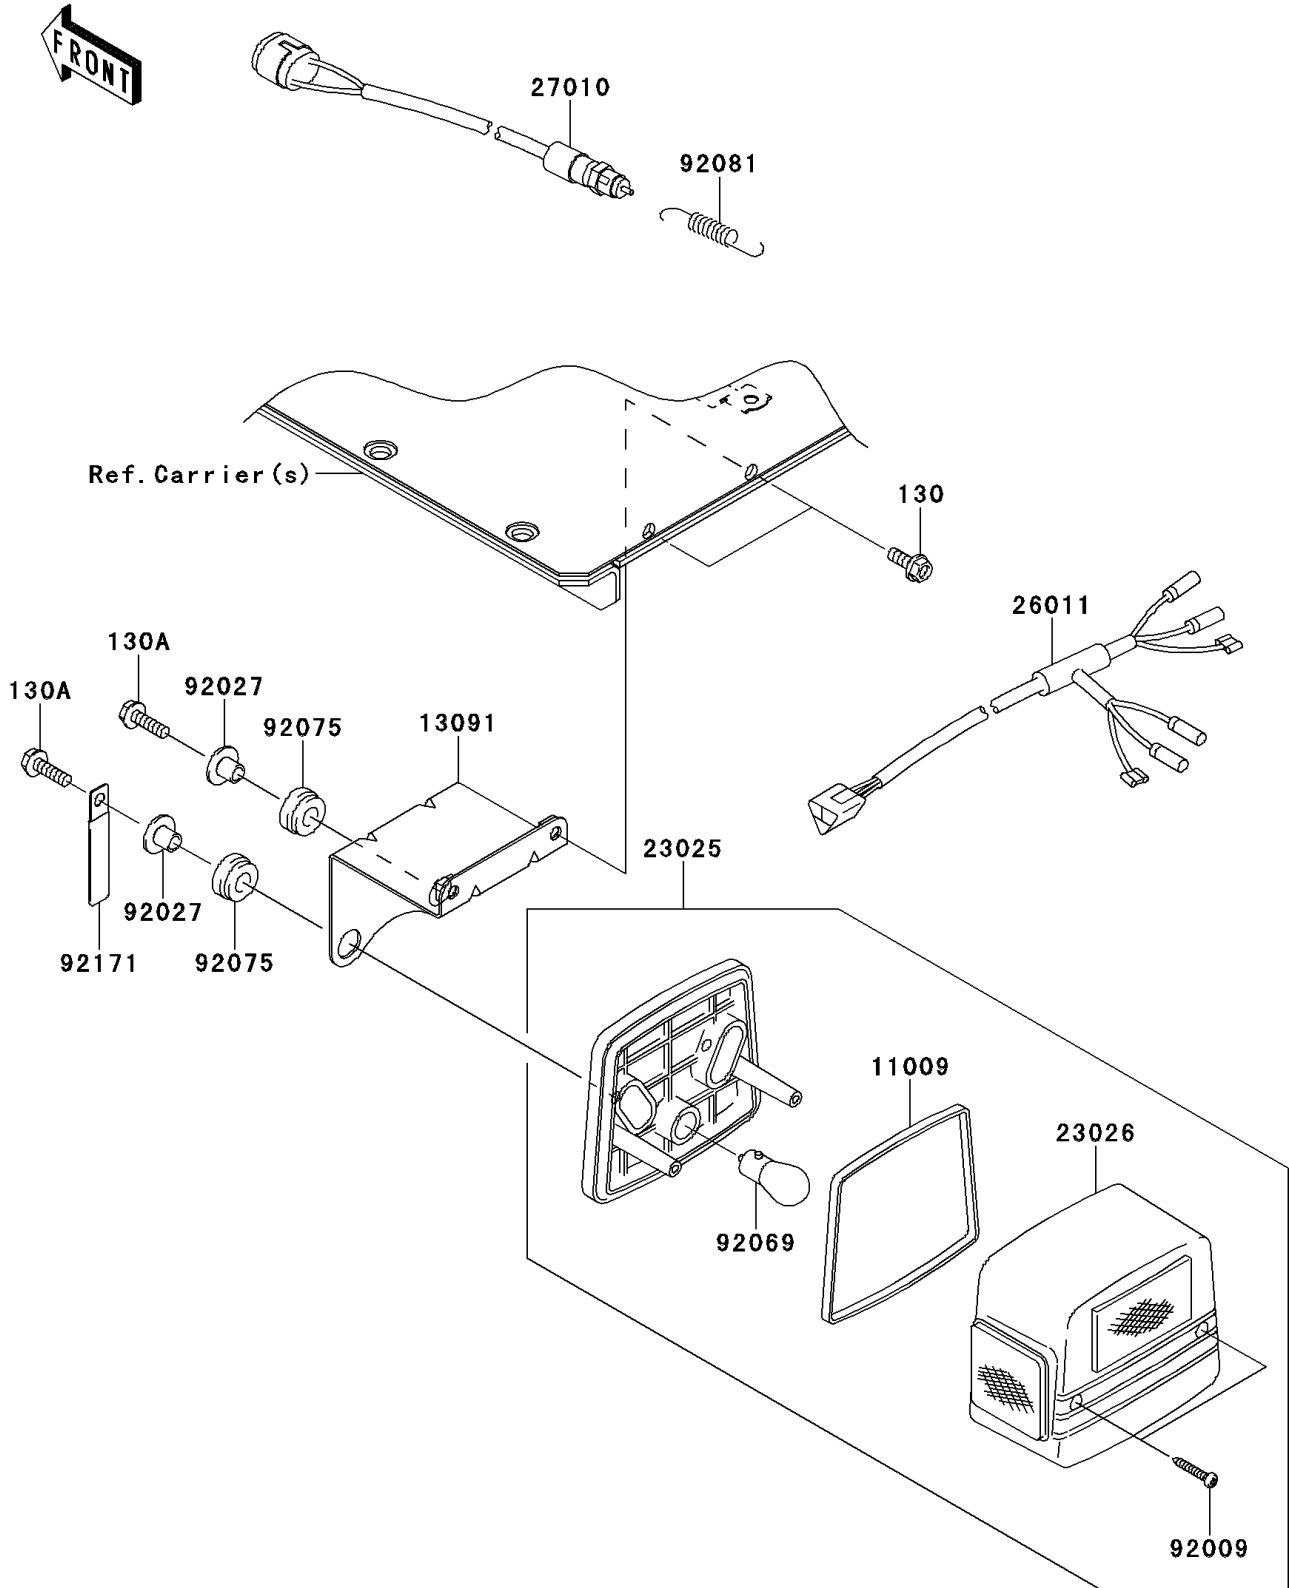

# 2012 Mule 4010 Trans4x4 PARTS DIAGRAM

Taillight(s)

F2720

## 2012 Mule 4010 Trans4x4 PARTS LIST

### Taillight(s)

ITEM NAME	PART NUMBER	QUANTITY
GASKET,TAIL LAMP (Ref # 11009)	11009-1215	2
HOLDER,TAIL LAMP (Ref # 13091)	13091-1743	2
LAMP-TAIL (Ref # 23025)	23025-1042	2
LENS,TAIL LAMP (Ref # 23026)	23026-1019	2
WIRE-LEAD (Ref # 26011)	26011-1756	1
SWITCH,BRAKE LAMP (Ref # 27010)	27010-1301	1
SCREW,TAPPING,4X25 (Ref # 92009)	92009-1069	4
COLLAR,L=11.1 (Ref # 92027)	92027-194	4
BULB,12V 21/5W (Ref # 92069)	92069-1011	2
DAMPER (Ref # 92075)	92075-277	4
SPRING,HOOK RETURN (Ref # 92081)	92081-1466	1
CLAMP (Ref # 92171)	92171-0652	2
BOLT-FLANGED,6X16 (Ref # 130)	130BA0616	4
BOLT-FLANGED,6X20 (Ref # 130A)	130BA0620	4