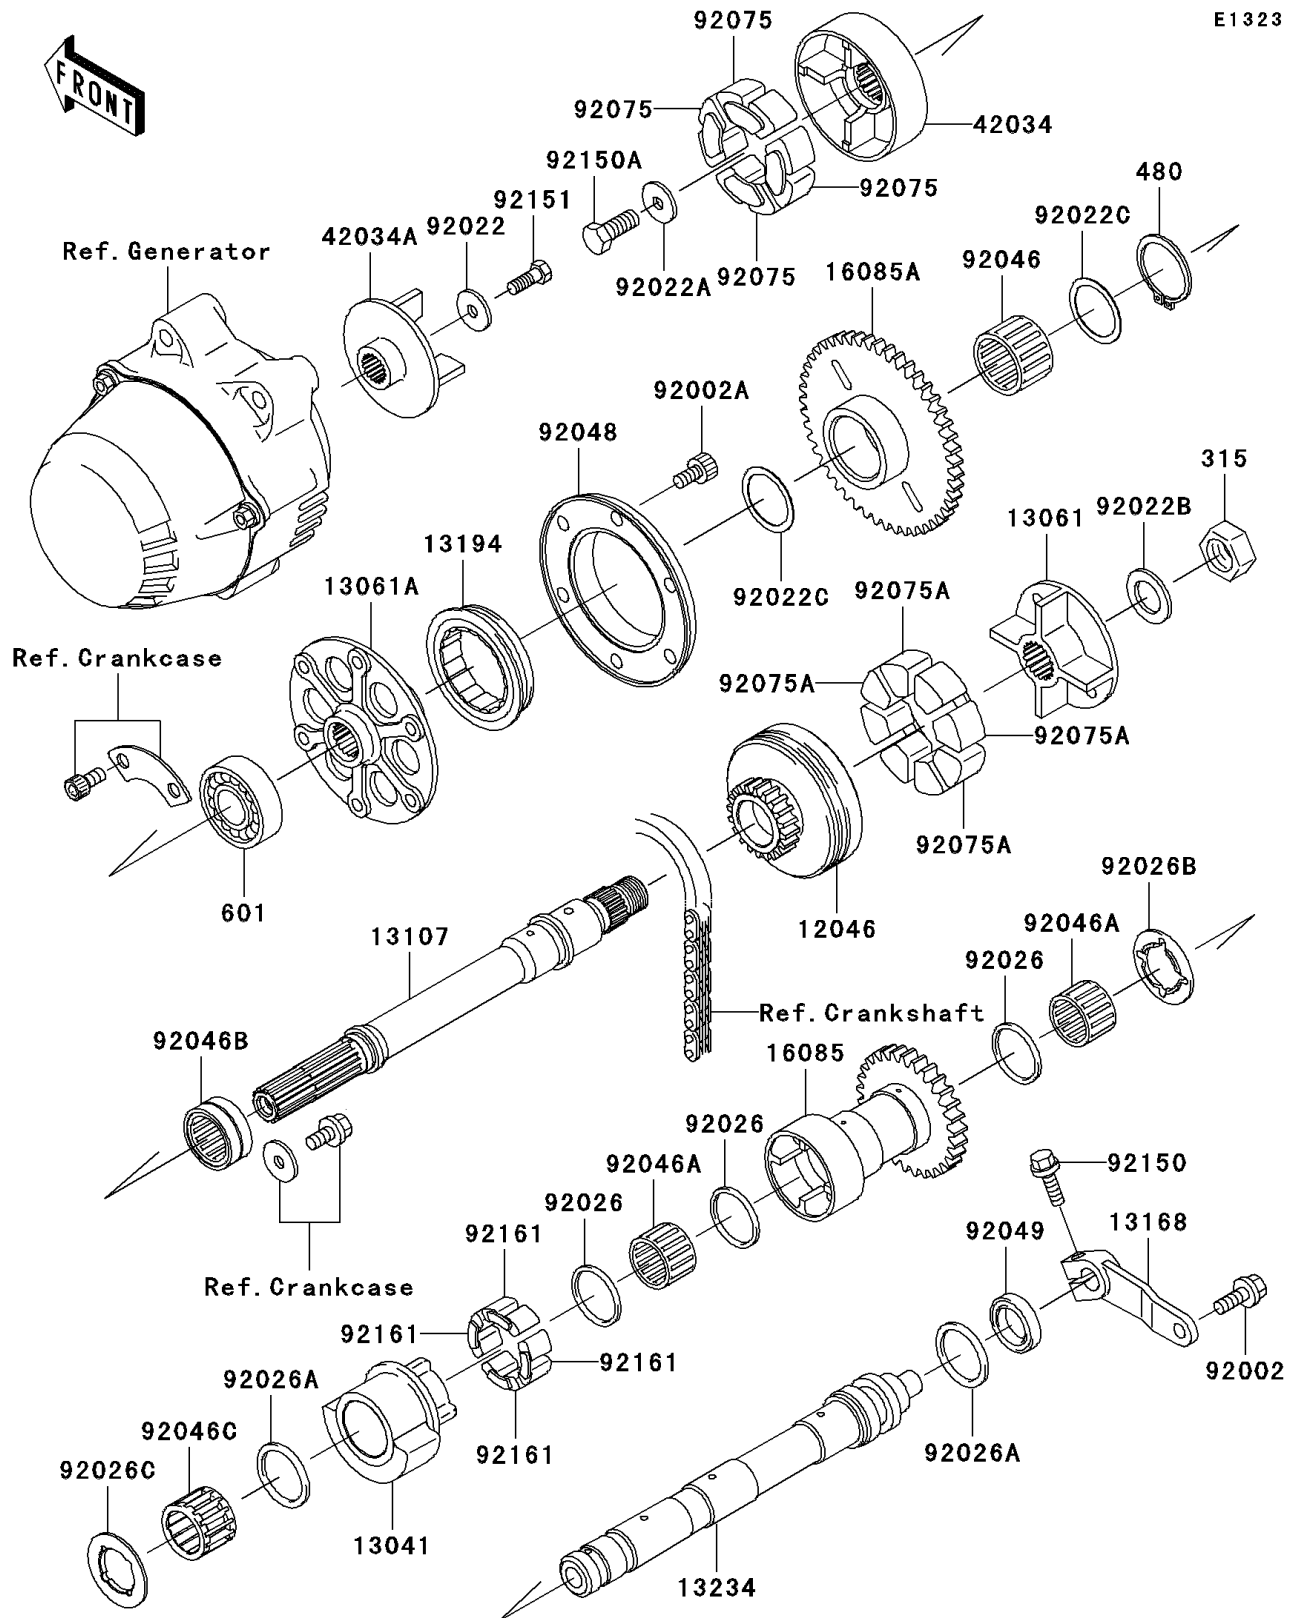

2004 ZRX1200R PARTS DIAGRAM

Balancer

2004 ZRX1200R PARTS LIST

Balancer

ITEM NAME	PART NUMBER	QUANTITY
NUT-HEX-FINE (Ref # 315)	315G1600	1
CIRCLIP-TYPE-C,25MM (Ref # 480)	480J2500	1
BEARING-BALL,#6203 (Ref # 601)	601A6203	1
SPROCKET,20T (Ref # 12046)	12046-0025	1
BALANCER (Ref # 13041)	13041-1132	1
BOSS,SPROCKET (Ref # 13061)	13061-1183	1
BOSS (Ref # 13061A)	13061-1264	1
SHAFT (Ref # 13107)	13107-1108	1
LEVER,BALANCER (Ref # 13168)	13168-1529	1
CLUTCH-ONEWAY (Ref # 13194)	13194-1086	1
SHAFT-COMP,BALANCER (Ref # 13234)	13234-1072	1
GEAR,BALANCER (Ref # 16085)	16085-0002	1
GEAR,ONEWAY CLUTCH (Ref # 16085A)	16085-1173	1
COUPLING (Ref # 42034)	42034-1055	1
COUPLING (Ref # 42034A)	42034-1056	1
BOLT,6X16 (Ref # 92002)	92002-1439	1
BOLT,SOCKET,6X12 (Ref # 92002A)	92002-1796	6
WASHER,6X19.5X2 (Ref # 92022)	92022-1517	1
WASHER,8X22X3 (Ref # 92022A)	92022-1518	1
WASHER,16X26X2 (Ref # 92022B)	92022-1519	1
WASHER,25.3X32X0.5 (Ref # 92022C)	92022-225	2
SPACER,21.3X24.3X1.5 (Ref # 92026)	92026-1213	3
SPACER,21.3X26X1 (Ref # 92026A)	92026-1223	2
SPACER (Ref # 92026B)	92026-1265	1
SPACER (Ref # 92026C)	92026-1271	1
BEARING-NEEDLE,K253020S (Ref # 92046)	92046-1022	1
BEARING-NEEDLE,K21X25X17V2 (Ref # 92046A)	92046-1105	2
BEARING-NEEDLE,RNA4903 (Ref # 92046B)	92046-1109	1
BEARING-NEEDLE (Ref # 92046C)	92046-1155	1

2004 ZRX1200R PARTS LIST

Balancer

ITEM NAME	PART NUMBER	QUANTITY
RACE,ONEWAY CLUTCH (Ref # 92048)	92048-1068	1
SEAL-OIL (Ref # 92049)	92049-1569	1
DAMPER,COUPLING (Ref # 92075)	92075-1790	4
DAMPER,COUPLING (Ref # 92075A)	92075-1810	4
BOLT,6X20 (Ref # 92150)	92150-1010	1
BOLT (Ref # 92150A)	92150-1488	1
BOLT,6X16 (Ref # 92151)	92151-1652	1
DAMPER (Ref # 92161)	92161-0001	4