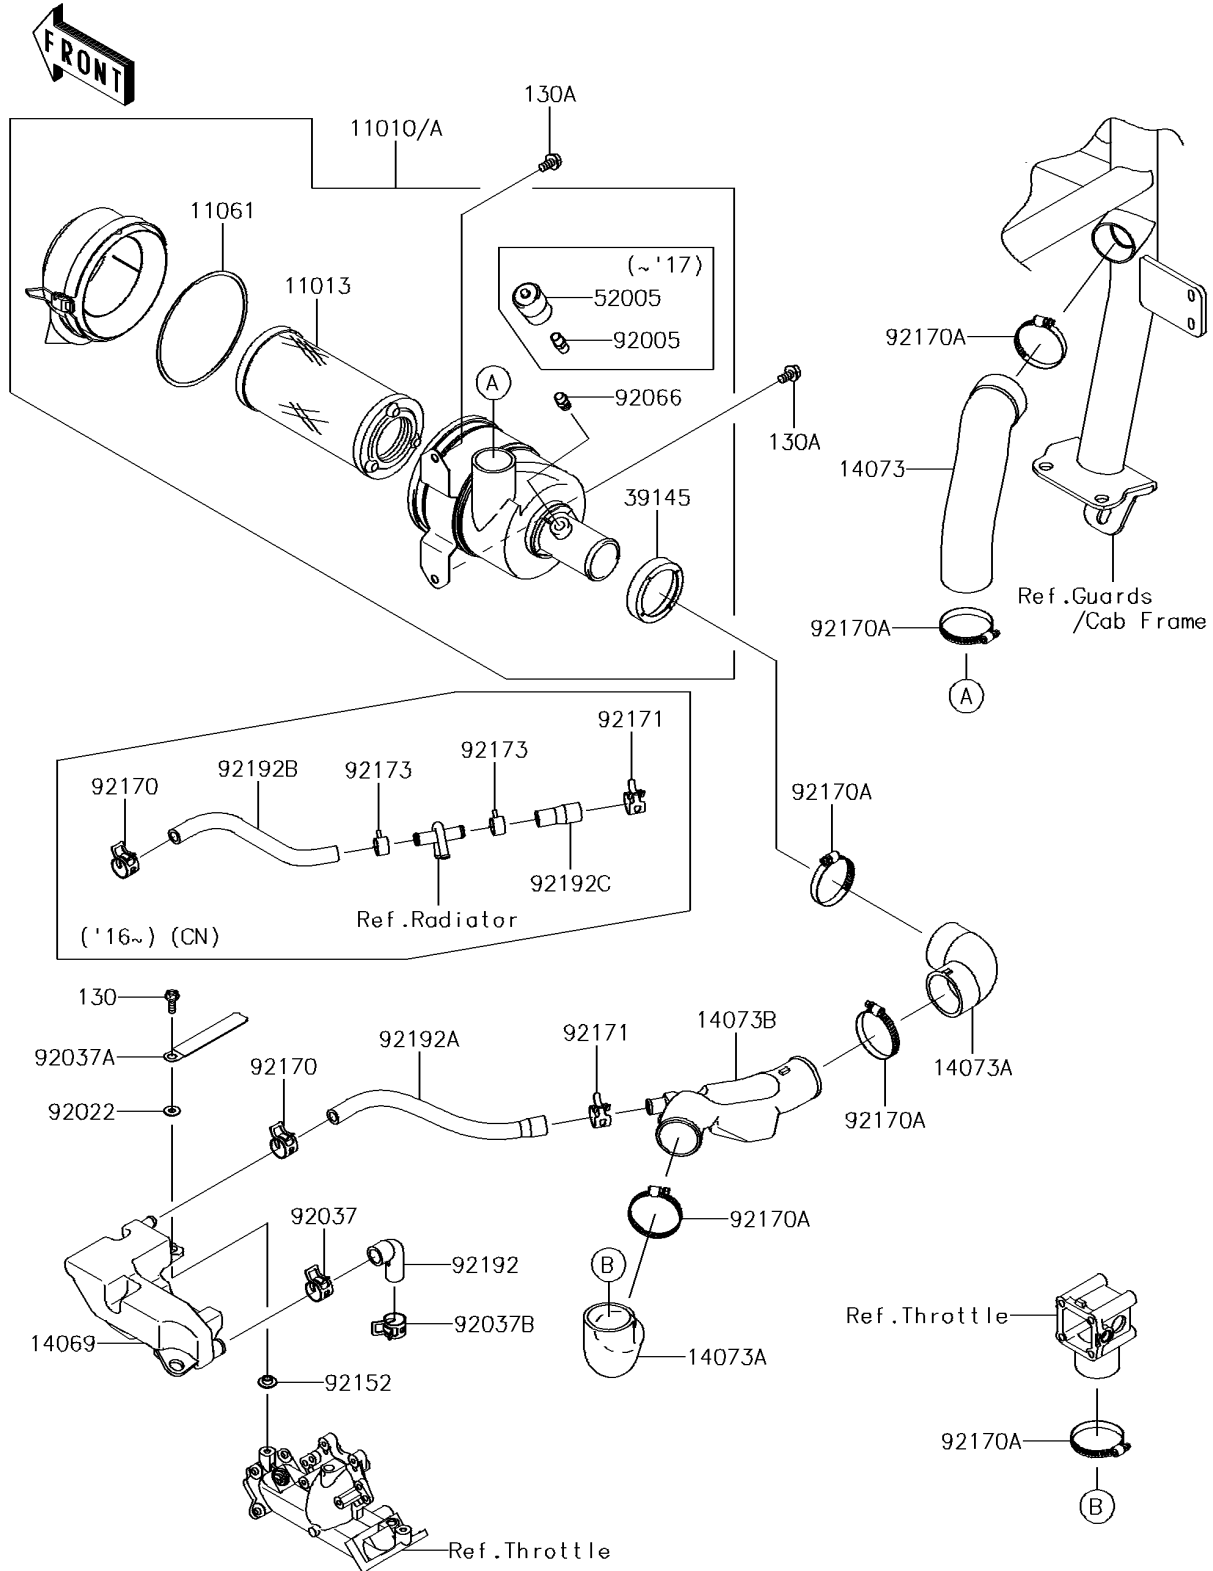

# 2016 MULE™ 4010 4x4 PARTS DIAGRAM

Air Cleaner

E1130

## 2016 MULE™ 4010 4x4 PARTS LIST

### Air Cleaner

ITEM NAME	PART NUMBER	QUANTITY
FILTER-ASSY-AIR (Ref # 11010)	11010-0177	1
ELEMENT-AIR FILTER (Ref # 11013)	11013-1290	1
GASKET,AIR FILTER (Ref # 11061)	11061-1078	1
BREATHER (Ref # 14069)	14069-0018	1
DUCT,RR BAR-A/C (Ref # 14073)	14073-0236	1
DUCT (Ref # 14073A)	14073-0773	2
DUCT (Ref # 14073B)	14073-0784	1
TRIM-SEAL (Ref # 39145)	39145-1133	1
GAUGE,AIR (Ref # 52005)	52005-7502	1
FITTING,AIR FILTER (Ref # 92005)	92005-1386	1
WASHER,6.5X16X1.0 (Ref # 92022)	92022-1093	1
CLAMP,HOSE CLIP (Ref # 92037)	92037-1460	1
CLAMP,HARNESS,L=100 (Ref # 92037A)	92037-1636	1
CLAMP (Ref # 92037B)	92037-1678	1
COLLAR (Ref # 92152)	92152-2069	1
CLAMP (Ref # 92170)	92170-1491	1
CLAMP (Ref # 92170A)	92170-1674	6
CLAMP,18.8MM (Ref # 92171)	92171-2056	1
TUBE,CRANKCASE-BREATHER (Ref # 92192)	92192-1285	1
TUBE,BREATHER-INTAKE DUCT (Ref # 92192A)	92192-1855	1
BOLT-FLANGED,6X18 (Ref # 130)	130BA0618	1
BOLT-FLANGED,8X14 (Ref # 130A)	130BB0814	2