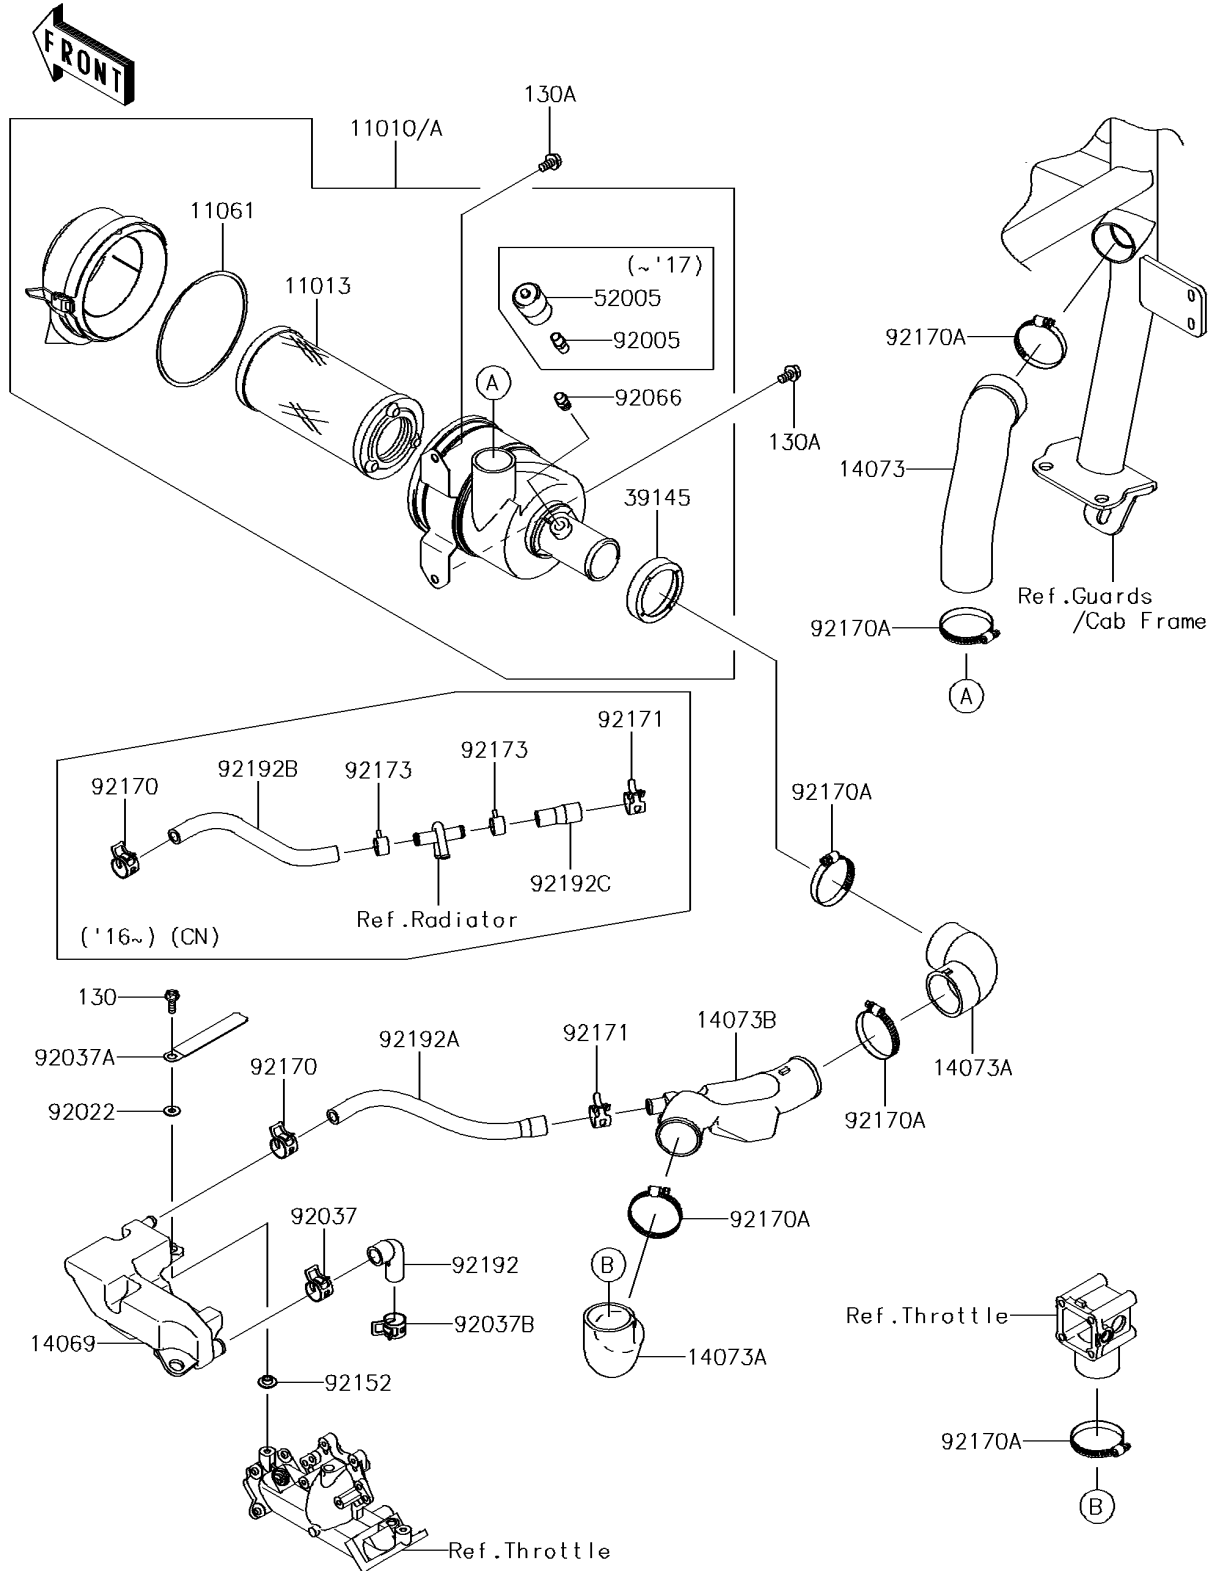

2017 MULE™ 4010 4x4 PARTS DIAGRAM

Air Cleaner

E1130

2017 MULE™ 4010 4x4 PARTS LIST

Air Cleaner

ITEM NAME	PART NUMBER	QUANTITY
FILTER-ASSY-AIR (Ref # 11010)	11010-0177	1
ELEMENT-AIR FILTER (Ref # 11013)	11013-1290	1
GASKET,AIR FILTER (Ref # 11061)	11061-1078	1
BREATHER (Ref # 14069)	14069-0018	1
DUCT,RR BAR-A/C (Ref # 14073)	14073-0236	1
DUCT (Ref # 14073A)	14073-0773	2
DUCT (Ref # 14073B)	14073-0784	1
TRIM-SEAL (Ref # 39145)	39145-1133	1
GAUGE,AIR (Ref # 52005)	52005-7502	1
FITTING,AIR FILTER (Ref # 92005)	92005-1386	1
WASHER,6.5X16X1.0 (Ref # 92022)	92022-1093	1
CLAMP,HOSE CLIP (Ref # 92037)	92037-1460	1
CLAMP,HARNESS,L=100 (Ref # 92037A)	92037-1636	1
CLAMP (Ref # 92037B)	92037-1678	1
COLLAR (Ref # 92152)	92152-2069	1
CLAMP (Ref # 92170)	92170-1491	1
CLAMP (Ref # 92170A)	92170-1674	6
CLAMP,18.8MM (Ref # 92171)	92171-2056	1
TUBE,CRANKCASE-BREATHER (Ref # 92192)	92192-1285	1
TUBE,BREATHER-INTAKE DUCT (Ref # 92192A)	92192-1855	1
BOLT-FLANGED,6X18 (Ref # 130)	130BA0618	1
BOLT-FLANGED,8X14 (Ref # 130A)	130BB0814	2