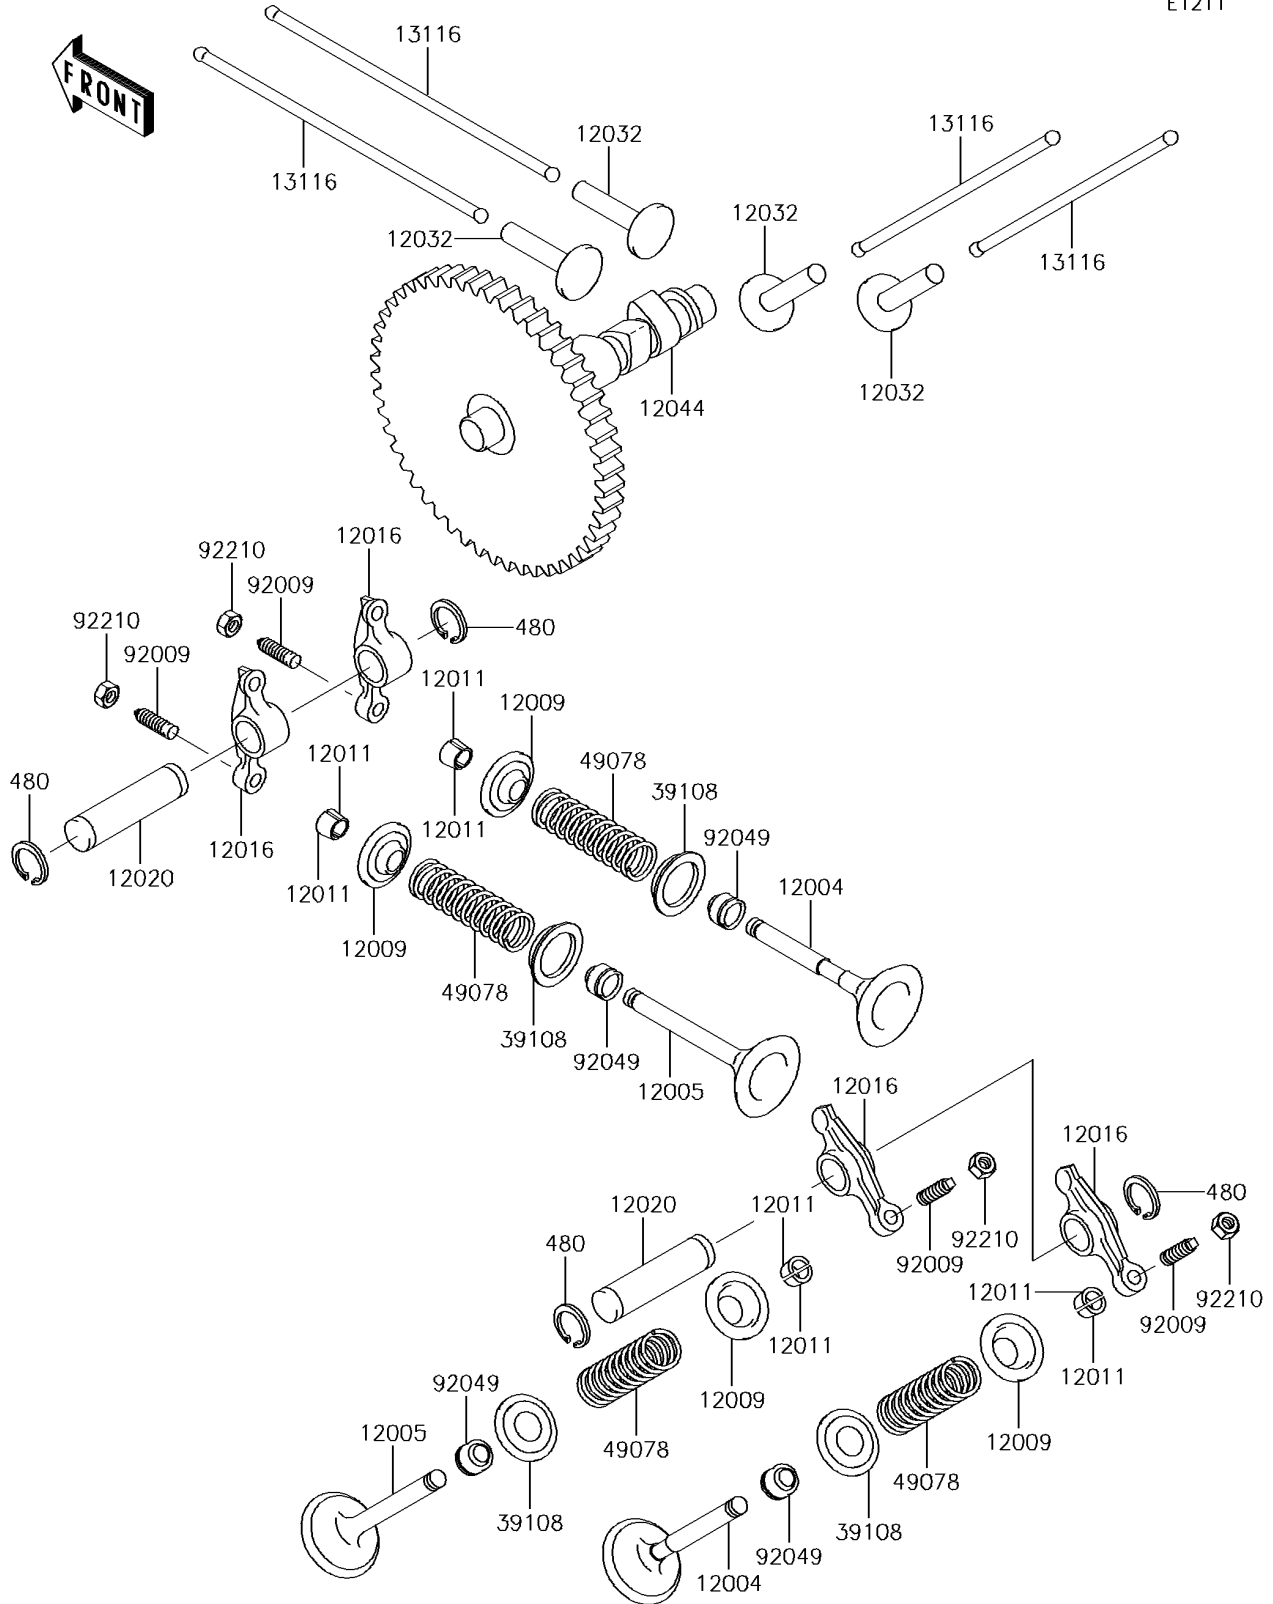

2016 MULE™ 4010 4x4 PARTS DIAGRAM

Valve(s)/Camshaft(s)

E1211

2016 MULE™ 4010 4x4 PARTS LIST

Valve(s)/Camshaft(s)

ITEM NAME	PART NUMBER	QUANTITY
VALVE-INTAKE (Ref # 12004)	12004-2115	2
VALVE-EXHAUST (Ref # 12005)	12005-2093	2
RETAINER-VALVE SPRING (Ref # 12009)	12009-2067	4
COLLET (Ref # 12011)	12011-2056	8
ARM-ROCKER (Ref # 12016)	12016-2056	4
SHAFT-ROCKER (Ref # 12020)	12020-2059	2
TAPPET (Ref # 12032)	12032-2064	4
CAMSHAFT-VALVE (Ref # 12044)	12044-0803	1
ROD-PUSH (Ref # 13116)	13116-2057	4
RETAINER-SPRING (Ref # 39108)	39108-2057	4
SPRING-ENGINE VALVE (Ref # 49078)	49078-2082	4
SCREW,VALVE ADJUST (Ref # 92009)	92009-1109	4
SEAL-OIL (Ref # 92049)	92049-2109	4
NUT,VALVE ADJUST LOCK (Ref # 92210)	92210-1491	4
CIRCLIP-TYPE-C,12MM (Ref # 480)	480J1200	4