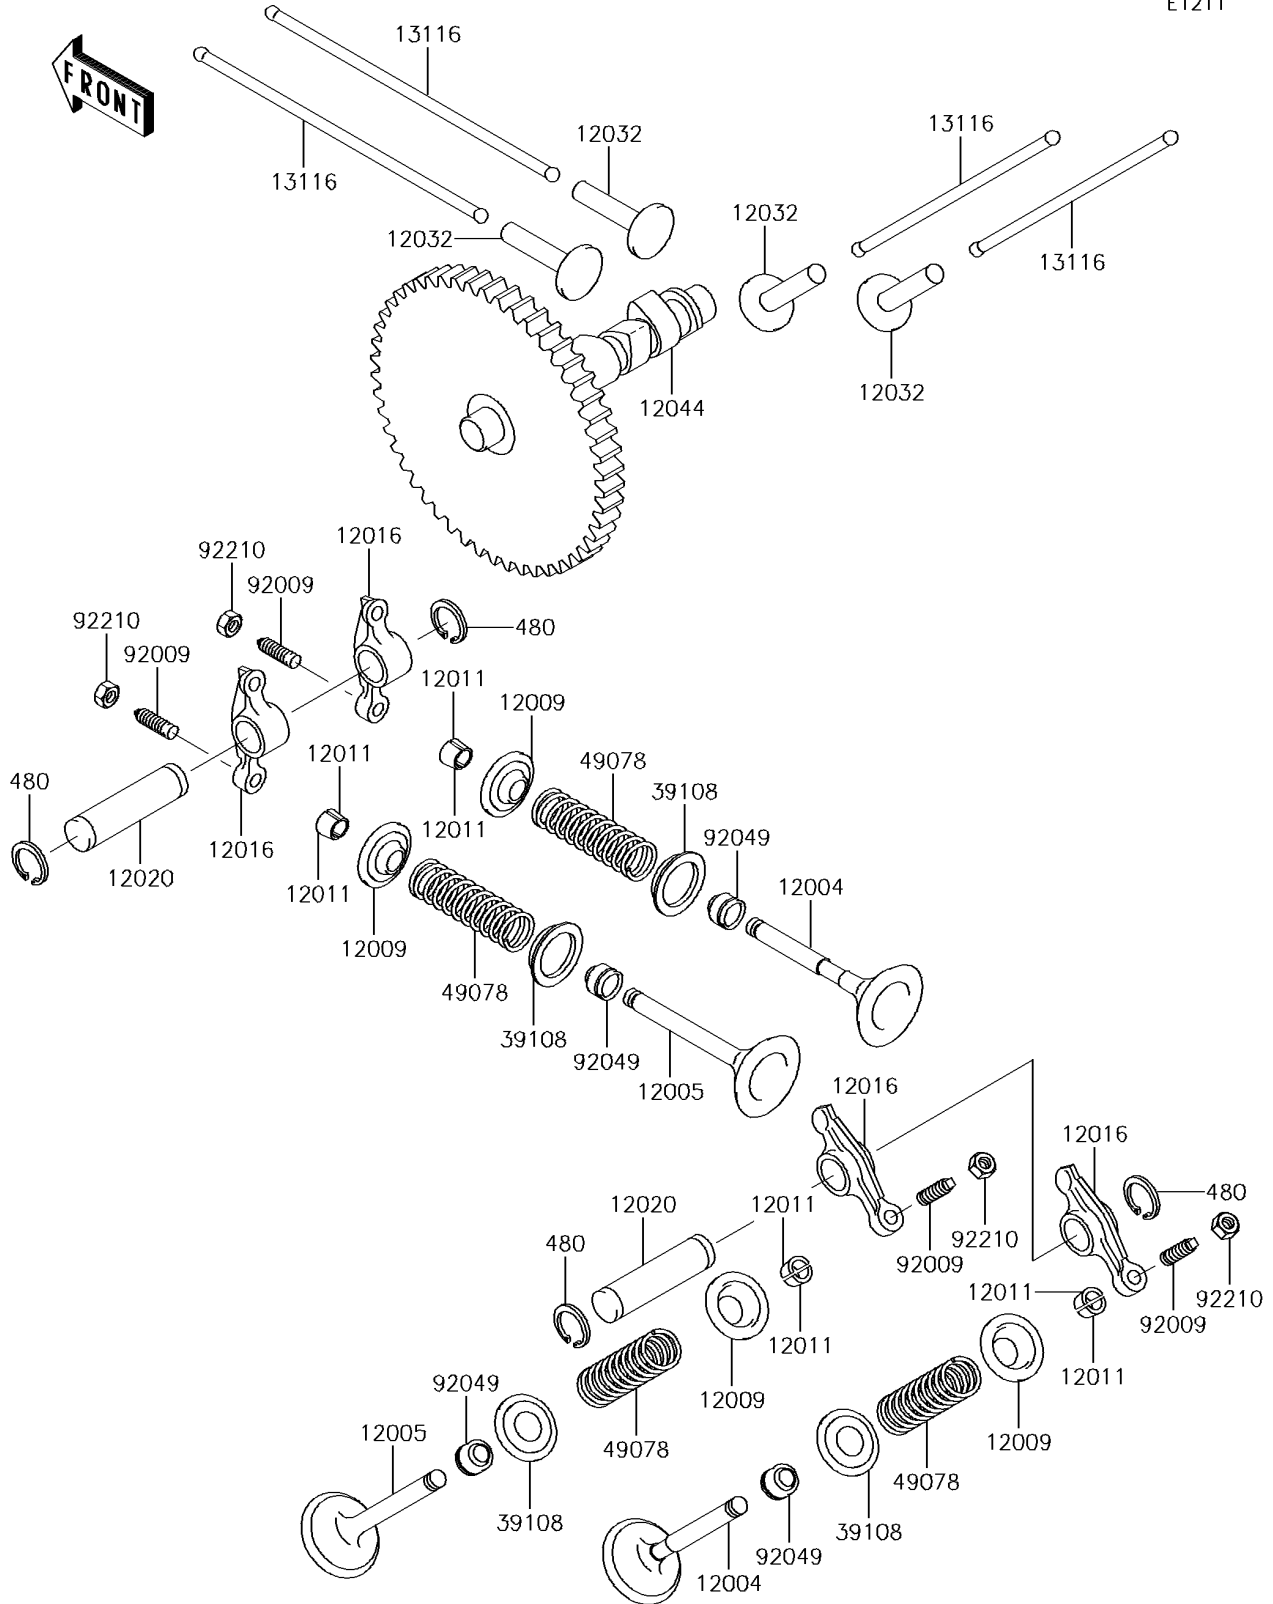

# 2018 MULE™ 4010 4x4 PARTS DIAGRAM

Valve(s)/Camshaft(s)

E1211

## 2018 MULE™ 4010 4x4 PARTS LIST

Valve(s)/Camshaft(s)

ITEM NAME	PART NUMBER	QUANTITY
VALVE-INTAKE (Ref # 12004)	12004-2115	2
VALVE-EXHAUST (Ref # 12005)	12005-2093	2
RETAINER-VALVE SPRING (Ref # 12009)	12009-2067	4
COLLET (Ref # 12011)	12011-2056	8
ARM-ROCKER (Ref # 12016)	12016-2056	4
SHAFT-ROCKER (Ref # 12020)	12020-2059	2
TAPPET (Ref # 12032)	12032-2064	4
CAMSHAFT-VALVE (Ref # 12044)	12044-0803	1
ROD-PUSH (Ref # 13116)	13116-2057	4
RETAINER-SPRING (Ref # 39108)	39108-2057	4
SPRING-ENGINE VALVE (Ref # 49078)	49078-2082	4
SCREW,VALVE ADJUST (Ref # 92009)	92009-1109	4
SEAL-OIL (Ref # 92049)	92049-2109	4
NUT,VALVE ADJUST LOCK (Ref # 92210)	92210-1491	4
CIRCLIP-TYPE-C,12MM (Ref # 480)	480J1200	4