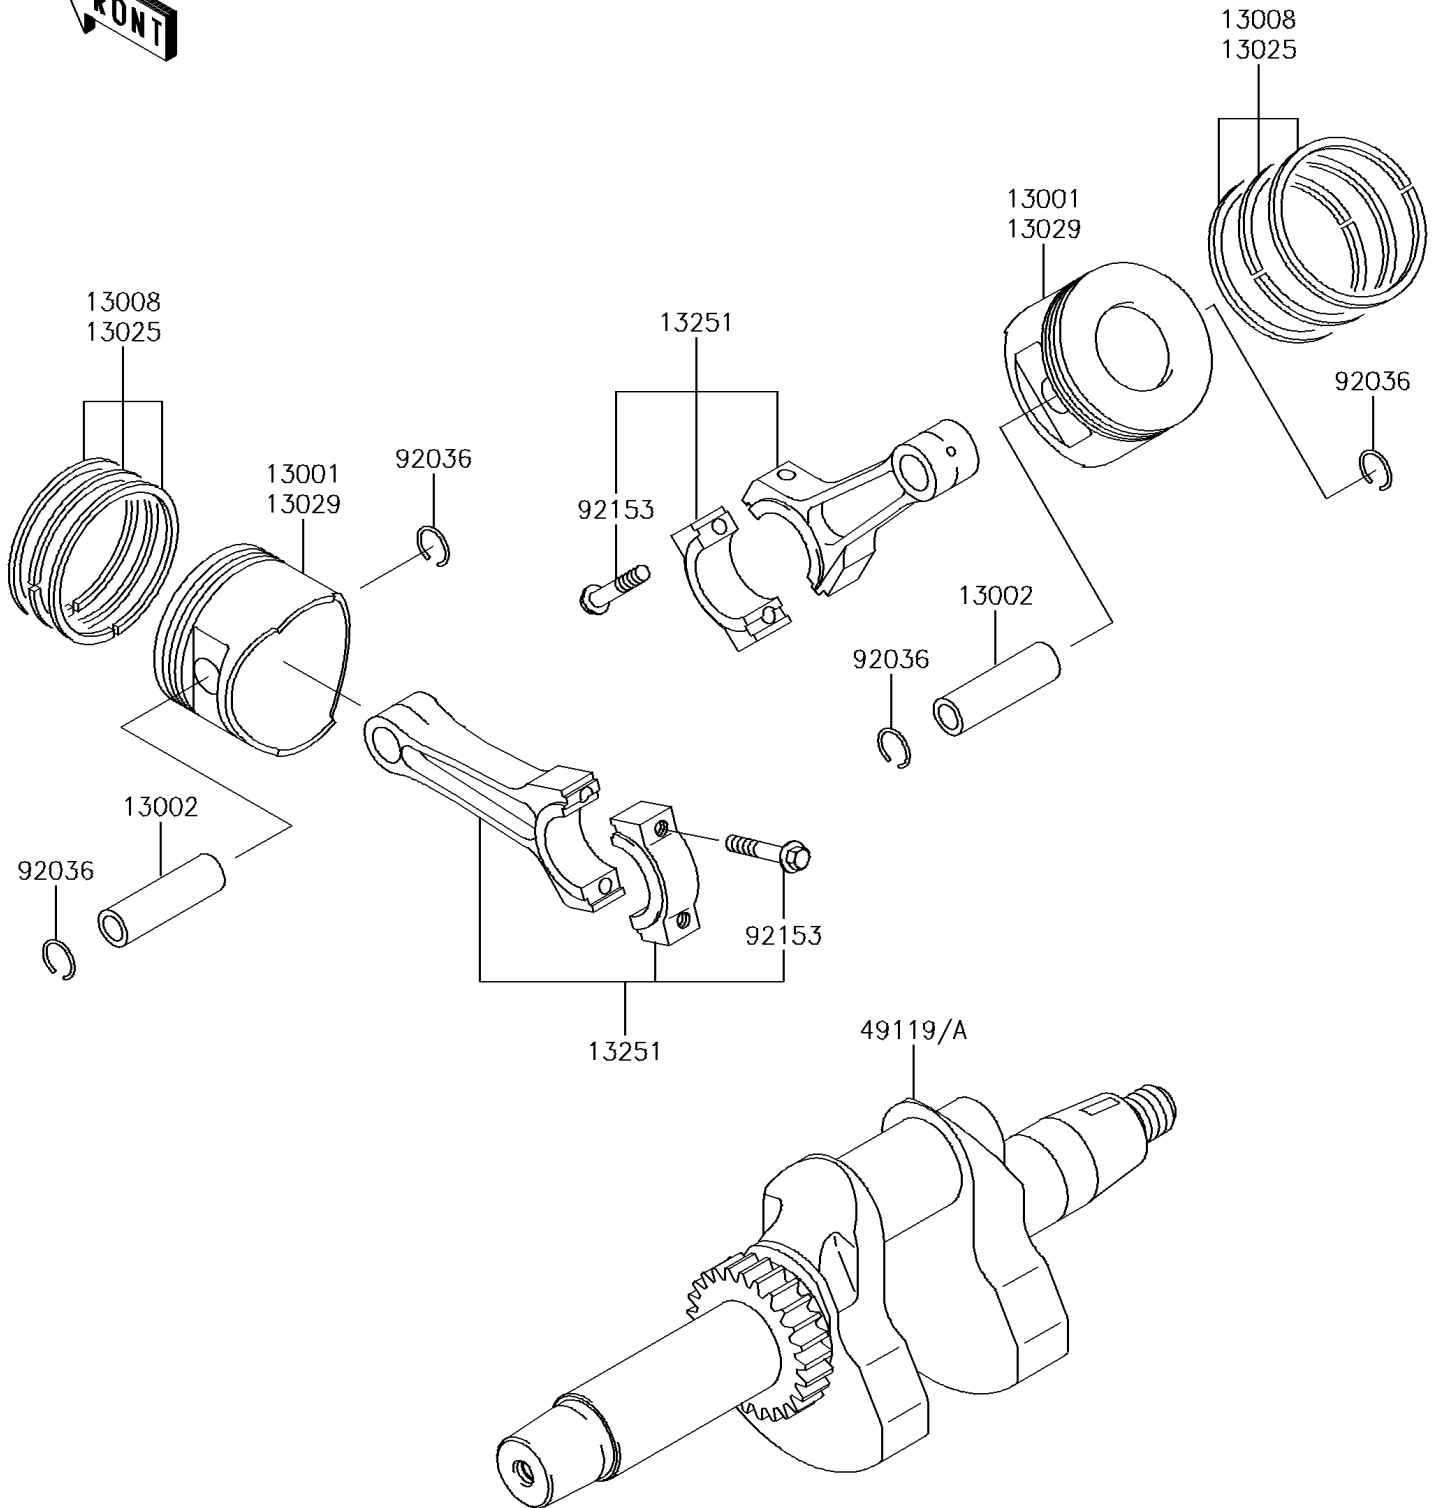

2015 MULE™ 4010 4x4 PARTS DIAGRAM

Crankshaft/Piston(s)

E1320

2015 MULE™ 4010 4x4 PARTS LIST

Crankshaft/Piston(s)

ITEM NAME	PART NUMBER	QUANTITY
PISTON-ENGINE,STD (Ref # 13001)	13001-2210	2
PIN-PISTON (Ref # 13002)	13002-1013	2
RING-SET-PISTON,STD (Ref # 13008)	13008-6025	2
RING-SET-PISTON L,0.50 (Ref # 13025)	13025-6008	AR
PISTON-ENGINE L,0.50 (Ref # 13029)	13029-0033	AR
ROD-ASSY-CONNECTING (Ref # 13251)	13251-0034	2
CRANKSHAFT-ASSY (Ref # 49119)	49119-0015	1
CRANKSHAFT-ASSY (Ref # 49119A)	49119-2200	1
RING-SNAP,PISTON PIN (Ref # 92036)	92036-021	4
BOLT,7X35.2 (Ref # 92153)	92153-2054	4