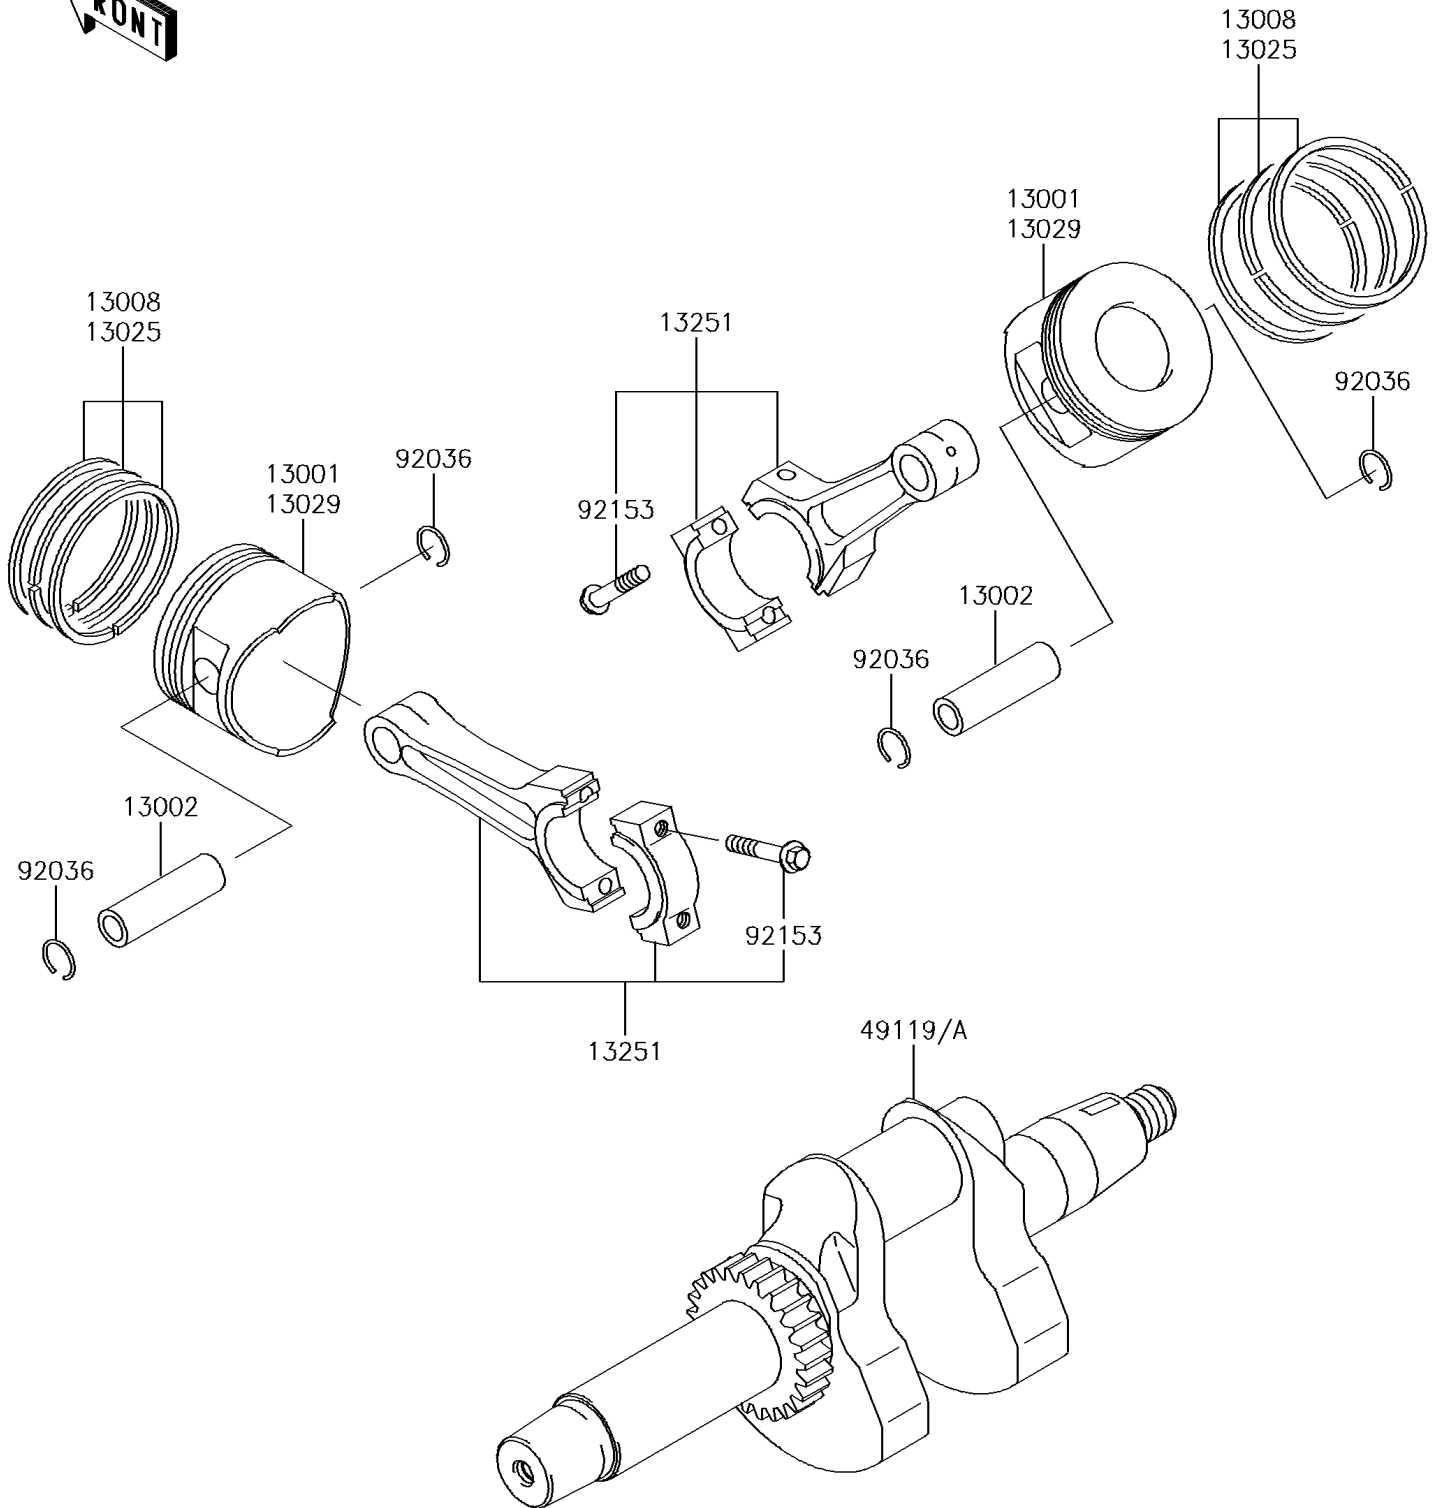

2016 MULE™ 4010 4x4 PARTS DIAGRAM

Crankshaft/Piston(s)

E1320

2016 MULE™ 4010 4x4 PARTS LIST

Crankshaft/Piston(s)

ITEM NAME	PART NUMBER	QUANTITY
PISTON-ENGINE,STD (Ref # 13001)	13001-2210	2
PIN-PISTON (Ref # 13002)	13002-1013	2
RING-SET-PISTON,STD (Ref # 13008)	13008-6025	2
RING-SET-PISTON L,0.50 (Ref # 13025)	13025-6008	AR
PISTON-ENGINE L,0.50 (Ref # 13029)	13029-0033	AR
ROD-ASSY-CONNECTING (Ref # 13251)	13251-0034	2
CRANKSHAFT-ASSY (Ref # 49119)	49119-0015	1
RING-SNAP,PISTON PIN (Ref # 92036)	92036-021	4
BOLT,7X35.2 (Ref # 92153)	92153-2054	4