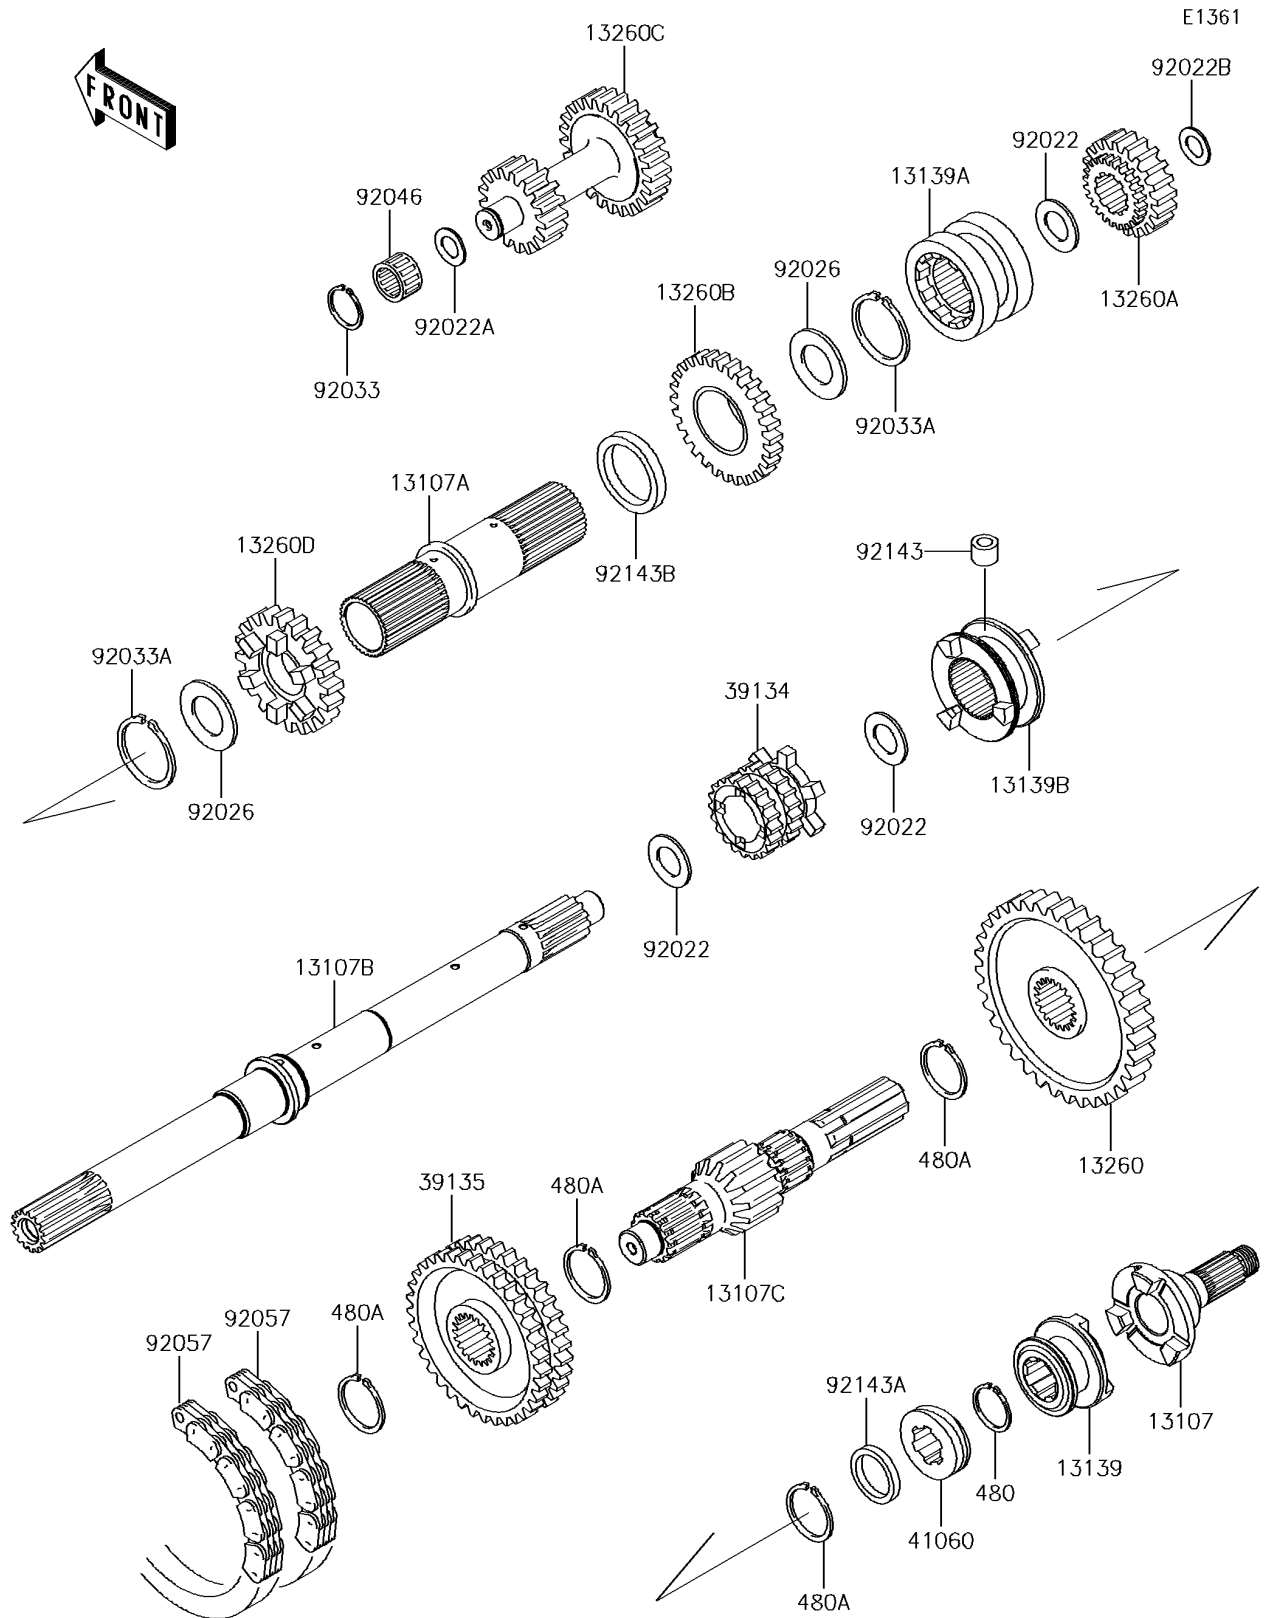

2014 MULE™ 4010 4x4 PARTS DIAGRAM

Transmission

2014 MULE™ 4010 4x4 PARTS LIST

Transmission

ITEM NAME	PART NUMBER	QUANTITY
SHAFT,2WD/4WD (Ref # 13107)	13107-0106	1
SHAFT,INPUT OUTER (Ref # 13107A)	13107-1309	1
SHAFT,INPUT (Ref # 13107B)	13107-1470	1
SHAFT,OUTPUT,14T (Ref # 13107C)	13107-1517	1
SHIFTER,2WD/4WD (Ref # 13139)	13139-0010	1
SHIFTER,SPEED,HI/LOW (Ref # 13139A)	13139-1069	1
SHIFTER,FR/RR (Ref # 13139B)	13139-1072	1
GEAR,OUTPUT REVERSE,51T (Ref # 13260)	13260-1288	1
GEAR,INPUT REDUCTION,20T (Ref # 13260A)	13260-1289	1
GEAR,INPUT REDUCTION,28T (Ref # 13260B)	13260-1290	1
GEAR,REDUCTION,17T&25T (Ref # 13260C)	13260-1291	1
GEAR,INPUT 28T (Ref # 13260D)	13260-1462	1
SPROCKET-DRIVE,20T (Ref # 39134)	39134-1055	1
SPROCKET-DRIVEN,41T (Ref # 39135)	39135-1055	1
GEAR-METER SCREW (Ref # 41060)	41060-1147	1
WASHER,25.3X33X1 (Ref # 92022)	92022-1109	3
WASHER,17.3X28X1 (Ref # 92022A)	92022-255	1
WASHER,17.3X30X1.4 (Ref # 92022B)	92022-270	1
SPACER,35.3X44X0.5 (Ref # 92026)	92026-1375	2
RING-SNAP (Ref # 92033)	92033-032	1
RING-SNAP (Ref # 92033A)	92033-1269	2
BEARING-NEEDLE,K17X23X13.8 (Ref # 92046)	92046-1184	1
CHAIN,REVERSE,81RH2520,54L (Ref # 92057)	92057-1364	2
COLLAR,8X14X10.5 (Ref # 92143)	92143-1497	1
COLLAR,25X32X4.5 (Ref # 92143A)	92143-1597	1
COLLAR (Ref # 92143B)	92143-1599	1
CIRCLIP-TYPE-C,25MM (Ref # 480)	480J2500	1
CIRCLIP-TYPE-C,30MM (Ref # 480A)	480J3000	4