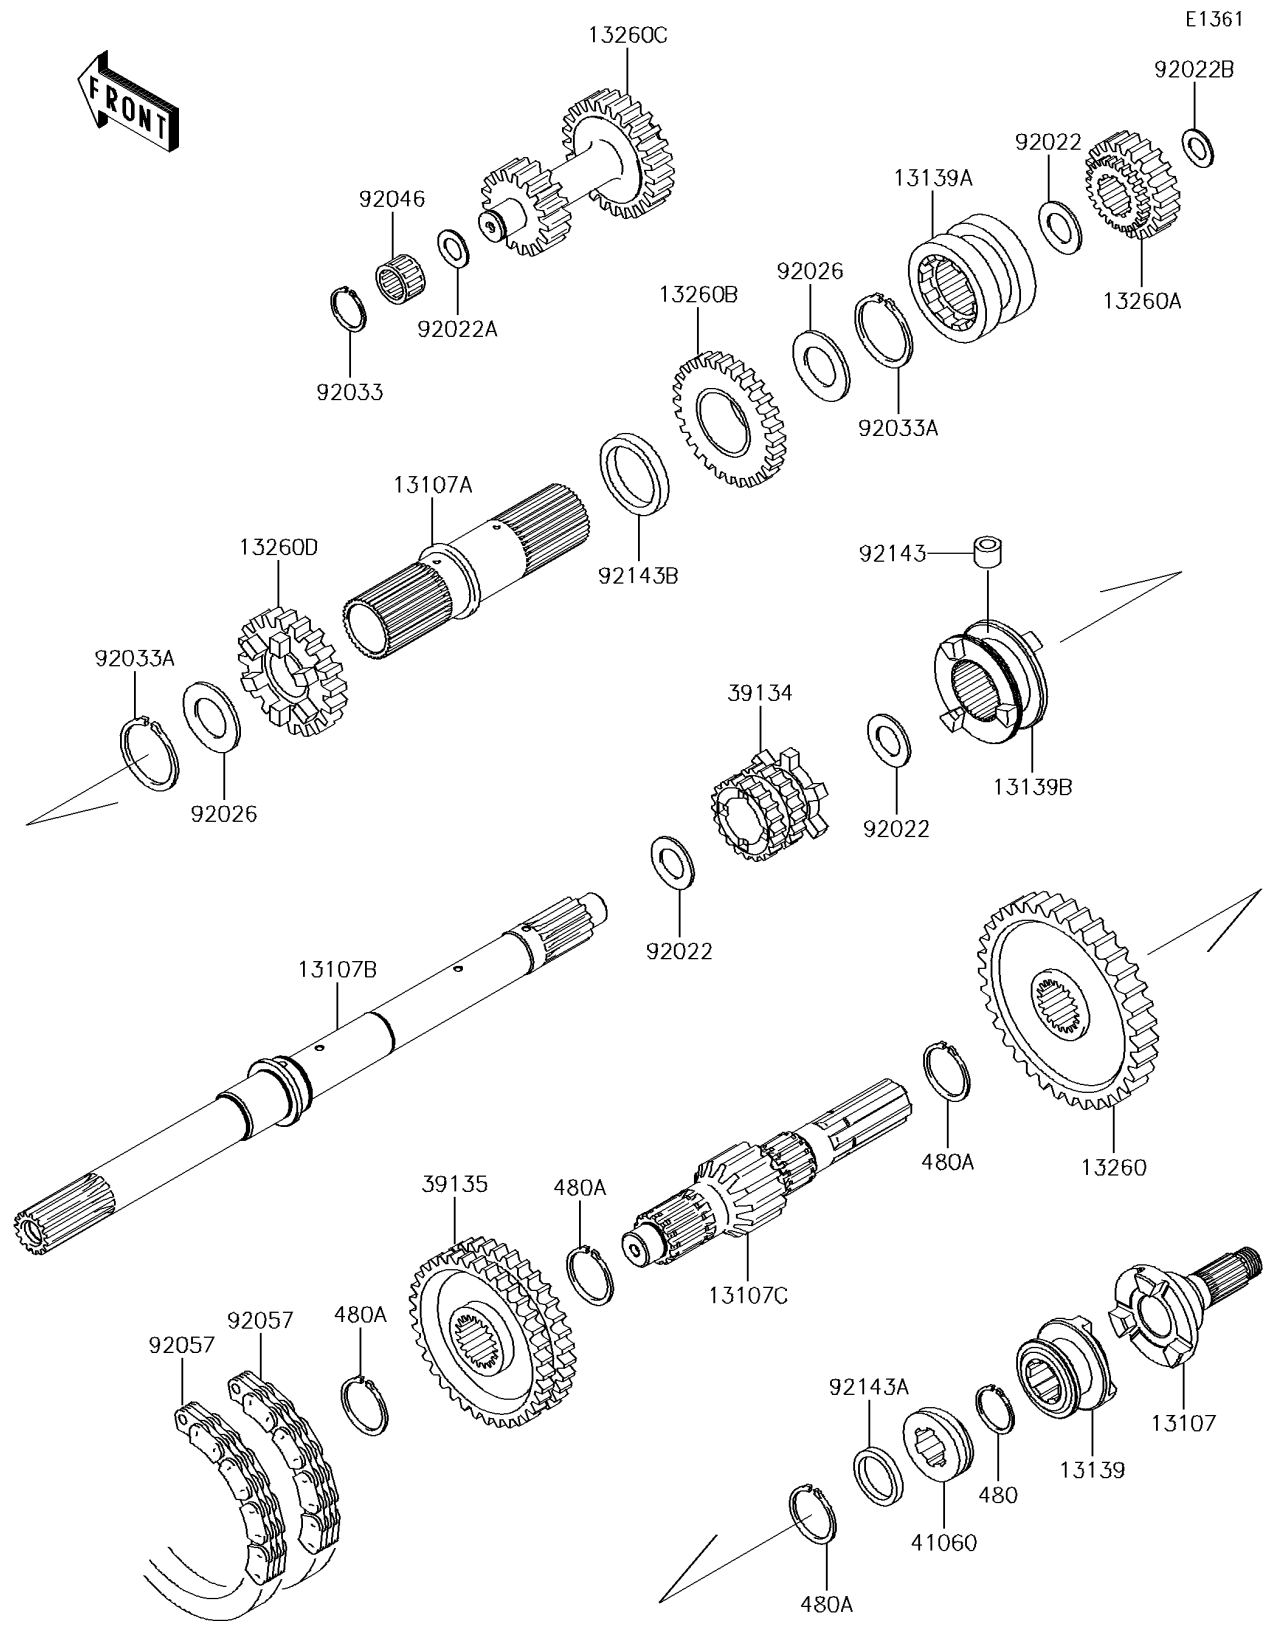

# 2017 MULE™ 4010 4x4 PARTS DIAGRAM

## Transmission

## 2017 MULE™ 4010 4x4 PARTS LIST

### Transmission

ITEM NAME	PART NUMBER	QUANTITY
SHAFT,2WD/4WD (Ref # 13107)	13107-0106	1
SHAFT,INPUT OUTER (Ref # 13107A)	13107-1309	1
SHAFT,INPUT (Ref # 13107B)	13107-1470	1
SHAFT,OUTPUT,14T (Ref # 13107C)	13107-1517	1
SHIFTER,2WD/4WD (Ref # 13139)	13139-0010	1
SHIFTER,SPEED,HI/LOW (Ref # 13139A)	13139-1069	1
SHIFTER,FR/RR (Ref # 13139B)	13139-1072	1
GEAR,OUTPUT REVERSE,51T (Ref # 13260)	13260-1288	1
GEAR,INPUT REDUCTION,20T (Ref # 13260A)	13260-1289	1
GEAR,INPUT REDUCTION,28T (Ref # 13260B)	13260-1290	1
GEAR,REDUCTION,17T&25T (Ref # 13260C)	13260-1291	1
GEAR,INPUT 28T (Ref # 13260D)	13260-1462	1
SPROCKET-DRIVE,20T (Ref # 39134)	39134-1055	1
SPROCKET-DRIVEN,41T (Ref # 39135)	39135-1055	1
GEAR-METER SCREW (Ref # 41060)	41060-1147	1
WASHER,25.3X33X1 (Ref # 92022)	92022-1109	3
WASHER,17.3X28X1 (Ref # 92022A)	92022-255	1
WASHER,17.3X30X1.4 (Ref # 92022B)	92022-270	1
SPACER,35.3X44X0.5 (Ref # 92026)	92026-1375	2
RING-SNAP (Ref # 92033)	92033-032	1
RING-SNAP (Ref # 92033A)	92033-1269	2
BEARING-NEEDLE,K17X23X13.8 (Ref # 92046)	92046-1184	1
CHAIN,REVERSE,81RH2520,54L (Ref # 92057)	92057-1364	2
COLLAR,8X14X10.5 (Ref # 92143)	92143-1497	1
COLLAR,25X32X4.5 (Ref # 92143A)	92143-1597	1
COLLAR (Ref # 92143B)	92143-1599	1
CIRCLIP-TYPE-C,25MM (Ref # 480)	480J2500	1
CIRCLIP-TYPE-C,30MM (Ref # 480A)	480J3000	4