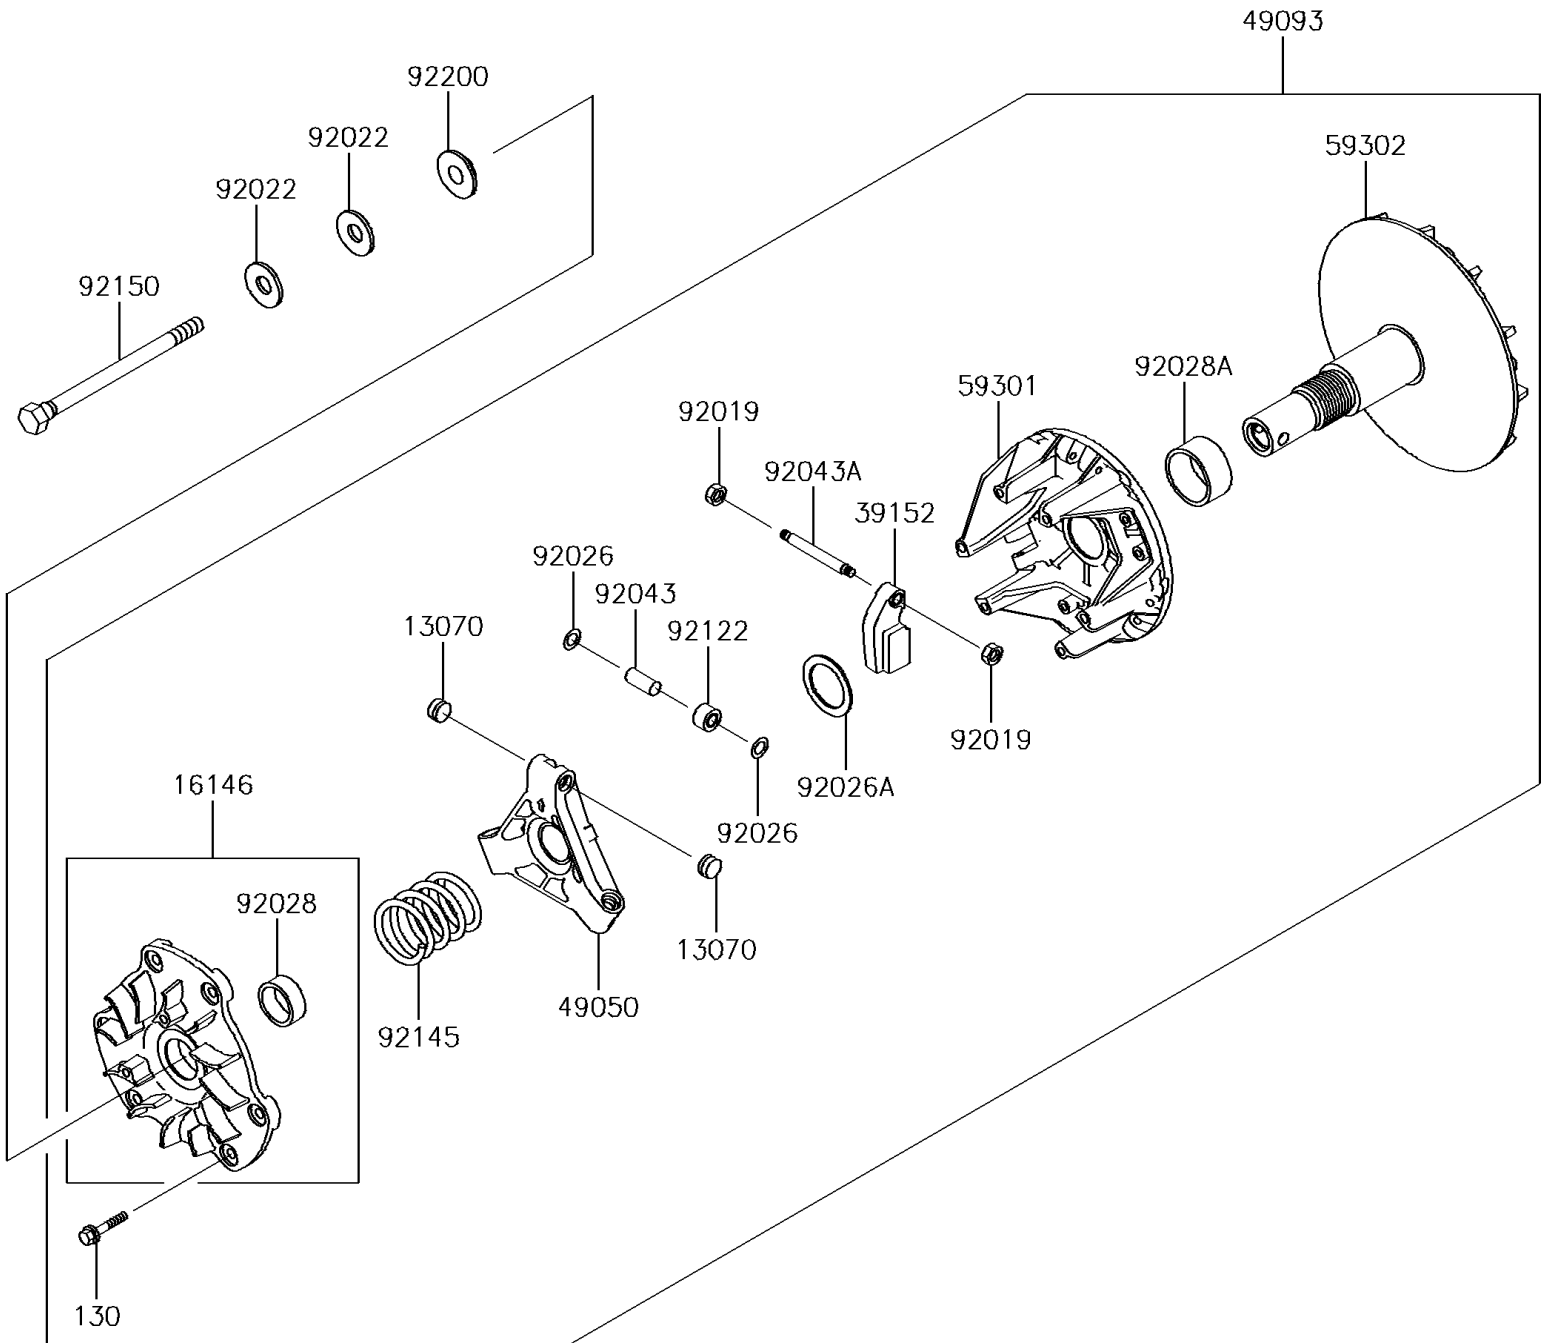

2014 MULE™ 4010 4x4 PARTS DIAGRAM

Drive Converter

E1391

2014 MULE™ 4010 4x4 PARTS LIST

Drive Converter

ITEM NAME	PART NUMBER	QUANTITY
GUIDE (Ref # 13070)	13070-1330	6
COVER-ASSY (Ref # 16146)	16146-1219	1
WEIGHT-RAMP (Ref # 39152)	39152-1078	3
SPIDER (Ref # 49050)	49050-0018	1
CONVERTER-ASSY-DRIVE (Ref # 49093)	49093-0025	1
SHEAVE-MOVABLE (Ref # 59301)	59301-0016	1
SHEAVE-COMP (Ref # 59302)	59302-1085	1
NUT,LOCK,6MM (Ref # 92019)	92019-008	6
WASHER,SPECIAL CONICAL (Ref # 92022)	92022-1901	2
SPACER (Ref # 92026)	92026-1512	6
SPACER,32.3X44.3X3.6 (Ref # 92026A)	92026-1591	1
BUSHING (Ref # 92028)	92028-1861	1
BUSHING (Ref # 92028A)	92028-1864	1
PIN (Ref # 92043)	92043-1572	3
PIN (Ref # 92043A)	92043-1573	3
ROLLER (Ref # 92122)	92122-1204	3
SPRING,YELLOW PAINT (Ref # 92145)	92145-0639	1
BOLT,12X163.5 (Ref # 92150)	92150-1008	1
WASHER (Ref # 92200)	92200-1401	1
BOLT-FLANGED,6X30 (Ref # 130)	130CA0630	6