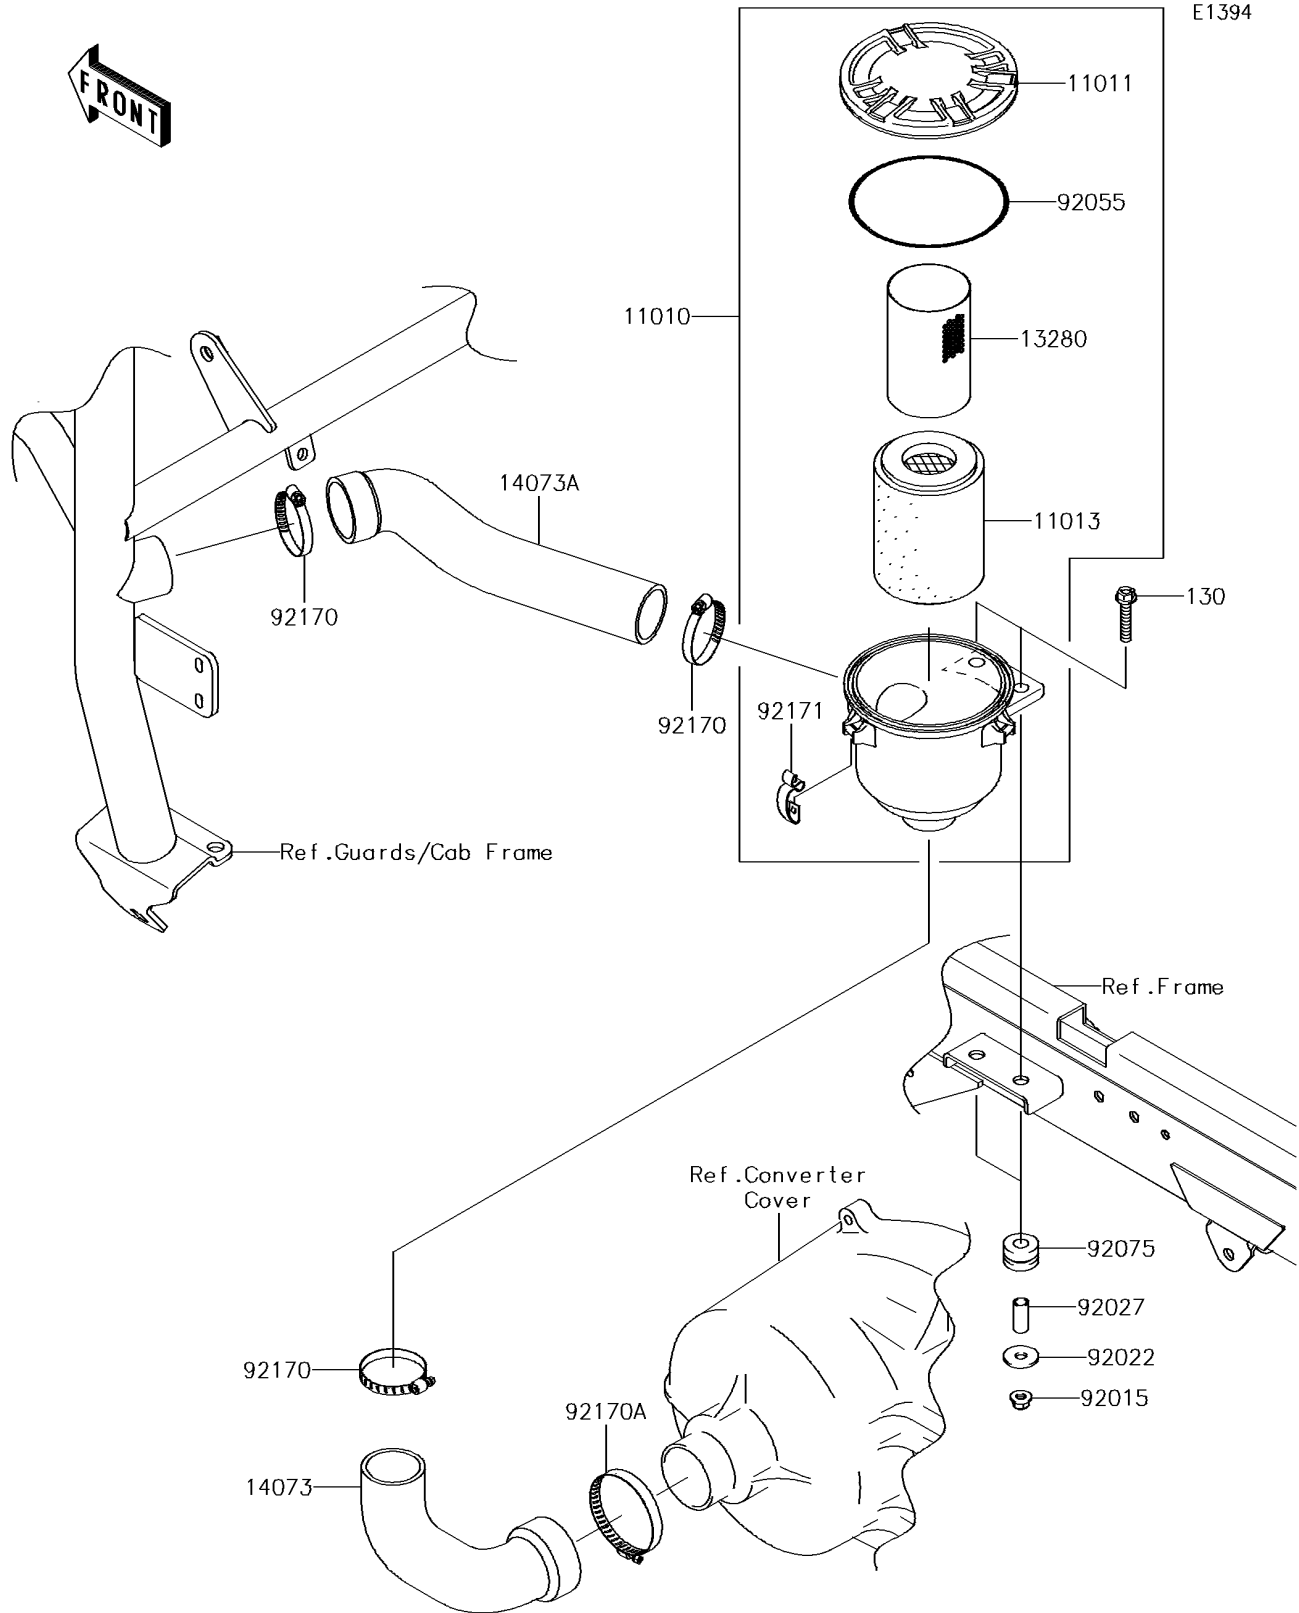

2016 MULE™ 4010 4x4 PARTS DIAGRAM

Air Cleaner-Belt Converter

2016 MULE™ 4010 4x4 PARTS LIST

Air Cleaner-Belt Converter

ITEM NAME	PART NUMBER	QUANTITY
FILTER-ASSY-AIR (Ref # 11010)	11010-0172	1
CASE-AIR FILTER,CAP (Ref # 11011)	11011-0135	1
ELEMENT-AIR FILTER (Ref # 11013)	11013-0037	1
HOLDER (Ref # 13280)	13280-0312	1
DUCT,AIR FILTER-CVT (Ref # 14073)	14073-0198	1
DUCT,BAR-AIR FILTER (Ref # 14073A)	14073-0238	1
NUT,8MM (Ref # 92015)	92015-1432	2
WASHER,9X28X2.3 (Ref # 92022)	92022-1632	2
COLLAR (Ref # 92027)	92027-4012	2
RING-O,122X4 (Ref # 92055)	92055-0167	1
DAMPER (Ref # 92075)	92075-1736	2
CLAMP (Ref # 92170)	92170-1674	3
CLAMP (Ref # 92170A)	92170-1764	1
CLAMP (Ref # 92171)	92171-0225	3
BOLT-FLANGED,8X40 (Ref # 130)	130BA0840	2