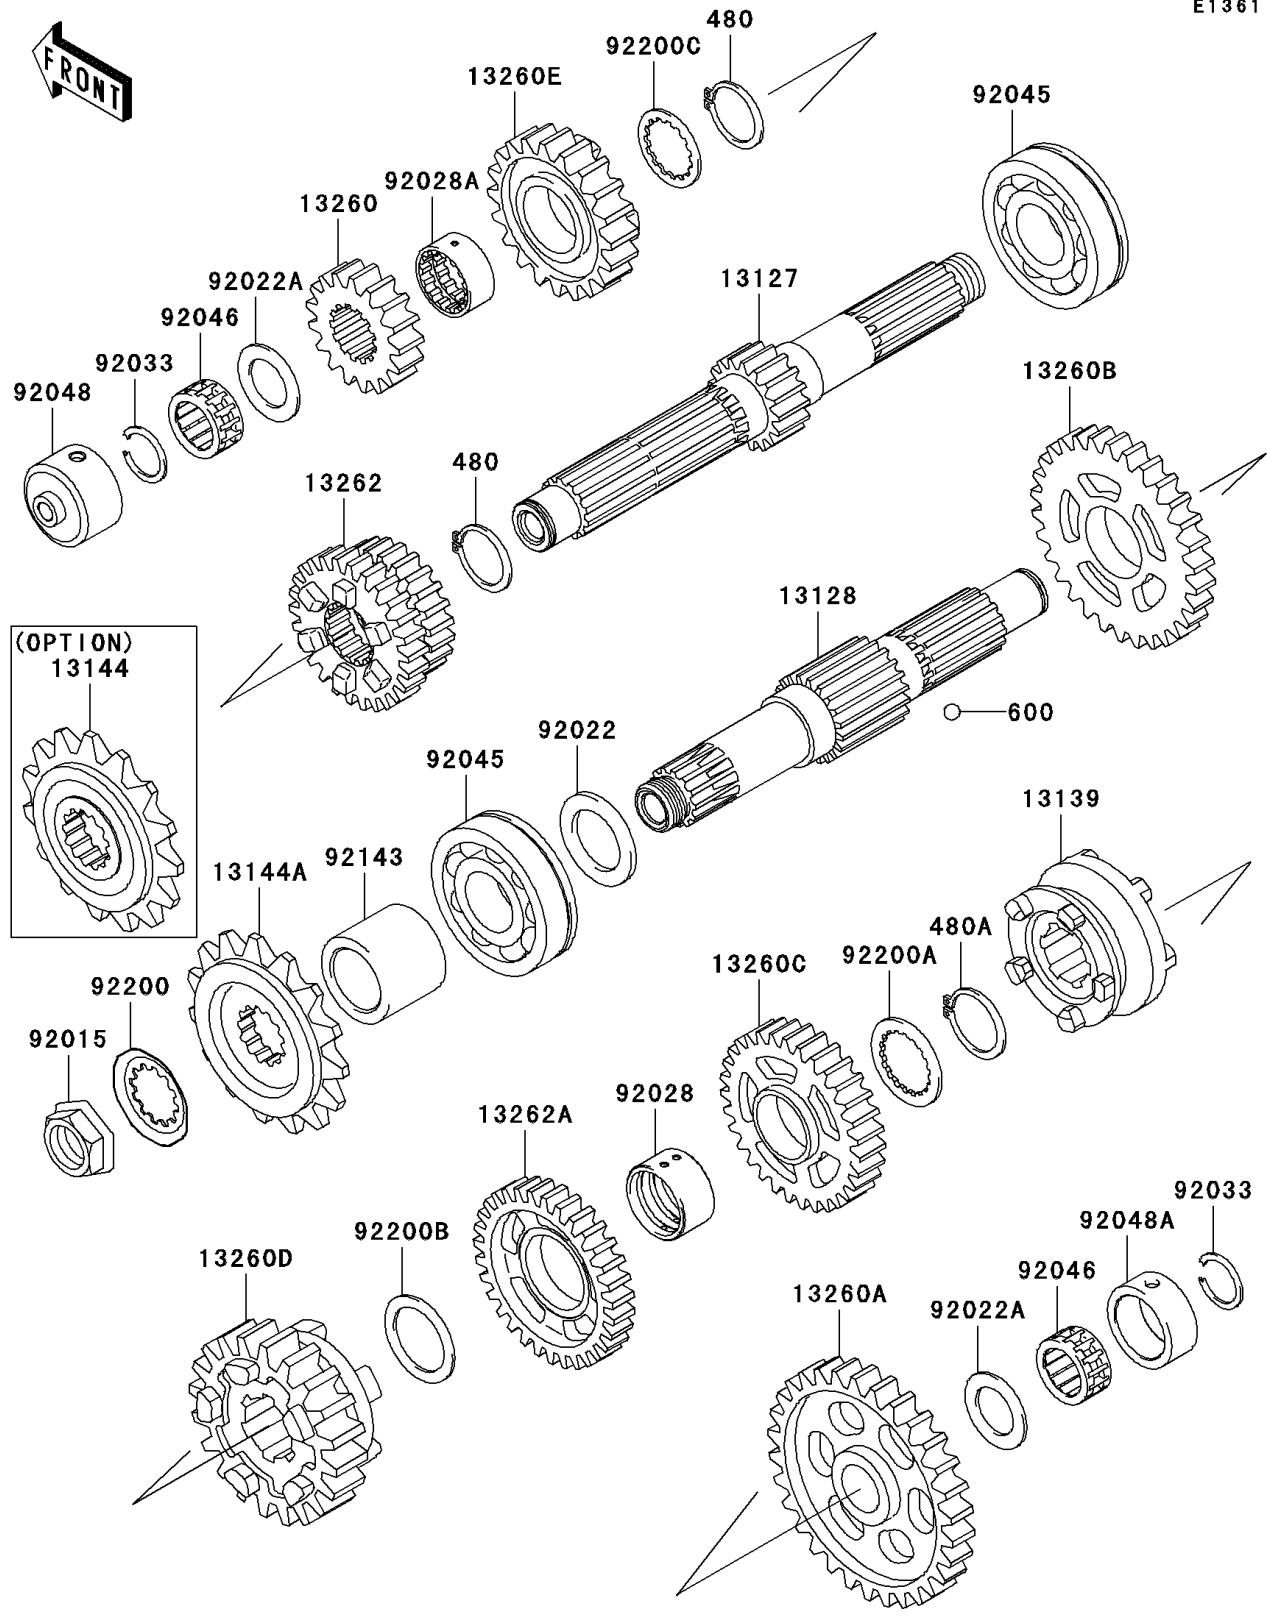

2004 ZRX1200R PARTS DIAGRAM

Transmission

E1361

2004 ZRX1200R PARTS LIST

Transmission

ITEM NAME	PART NUMBER	QUANTITY
CIRCLIP-TYPE-C,28MM (Ref # 480)	480J2800	2
CIRCLIP (Ref # 480A)	480J2900	1
BALL-STEEL,5/32" (Ref # 600)	600A0500	3
SHAFT-TRANSMISSION INPUT,15T (Ref # 13127)	13127-1257	1
SHAFT-TRANSMISSION OUTPUT (Ref # 13128)	13128-1218	1
SHIFTER (Ref # 13139)	13139-1079	1
SPROCKET-OUTPUT,17T (Ref # 13144)	13144-1283	1
SPROCKET-OUTPUT,17T (Ref # 13144A)	13144-1290	1
GEAR,INPUT 2ND,19T (Ref # 13260)	13260-1663	1
GEAR,OUTPUT LOW,41T (Ref # 13260A)	13260-1665	1
GEAR,OUTPUT 2ND,37T (Ref # 13260B)	13260-1666	1
GEAR,OUTPUT 3RD,34T (Ref # 13260C)	13260-1667	1
GEAR,OUTPUT TOP,29T (Ref # 13260D)	13260-1669	1
GEAR,INPUT TOP,28T (Ref # 13260E)	13260-1925	1
GEAR,INPUT 3RD&4TH,23T&26T (Ref # 13262)	13262-0101	1
GEAR,OUTPUT,4TH,31T (Ref # 13262A)	13262-0102	1
NUT,20MM (Ref # 92015)	92015-1210	1
WASHER,28.3X42X2.9 (Ref # 92022)	92022-1219	1
WASHER,22.3X35X1.6 (Ref # 92022A)	92022-212	2
BUSHING,OUTPUT,3RD&4TH (Ref # 92028)	92028-1753	1
BUSHING,INPUT,TOP GEAR (Ref # 92028A)	92028-1802	1
RING-SNAP,20X25.5X1.2 (Ref # 92033)	92033-025	2
BEARING-BALL (Ref # 92045)	92045-1413	2
BEARING-NEEDLE,FWF-223014 (Ref # 92046)	92046-031	2
RACE,INPUT SHAFT (Ref # 92048)	92048-1052	1
RACE,30X38X15 (Ref # 92048A)	92048-1053	1
COLLAR,28X40X33.5 (Ref # 92143)	92143-1731	1
WASHER,TOOTHED,23.9X45X1.0 (Ref # 92200)	92200-1234	1
WASHER,TOOTHED,28X30X2 (Ref # 92200A)	92200-1277	1

2004 ZRX1200R PARTS LIST

Transmission

ITEM NAME	PART NUMBER	QUANTITY
WASHER,29.9X40X1.5 (Ref # 92200B)	92200-1278	1
WASHER (Ref # 92200C)	92200-1340	1