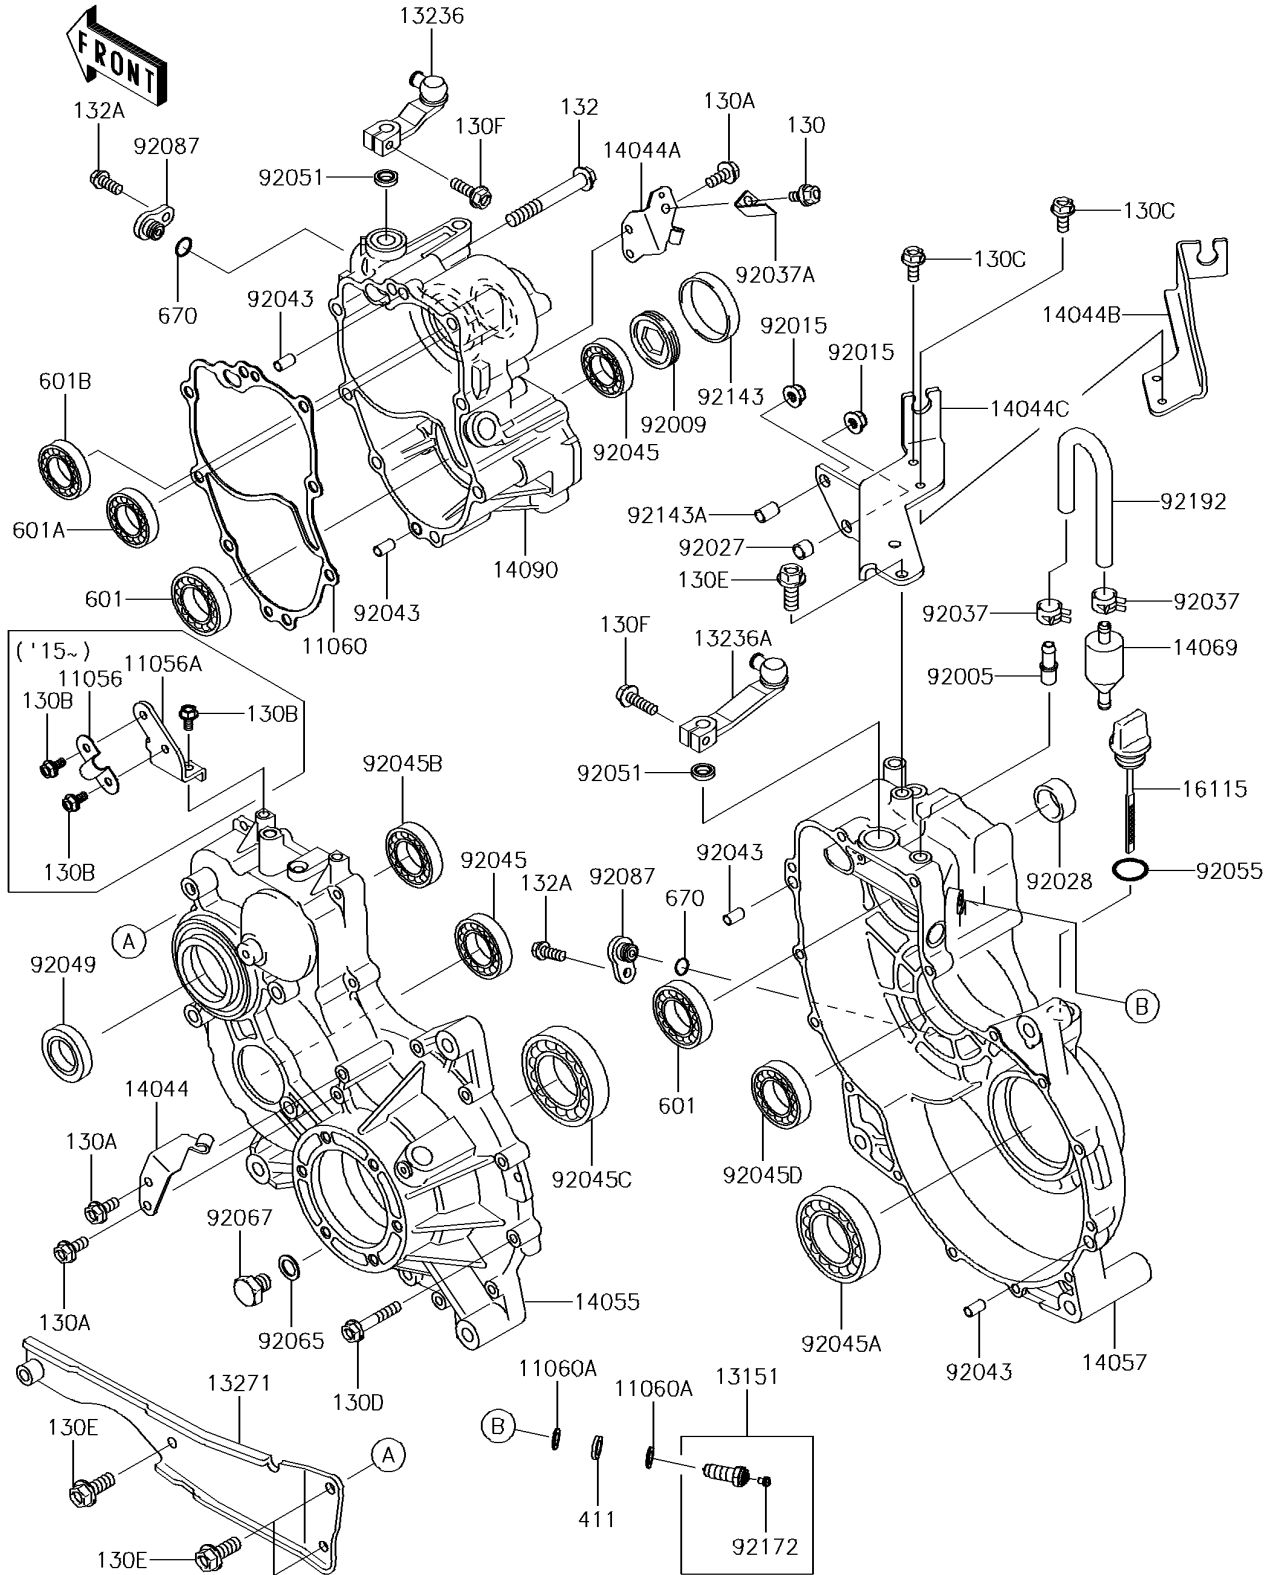

# 2016 MULE™ 4010 4x4 PARTS DIAGRAM

Gear Box

E1450

### Gear Box

ITEM NAME	PART NUMBER	QUANTITY
BRACKET,OIL PIPE (Ref # 11056)	11056-4139	1
BRACKET,OIL PIPE (Ref # 11056A)	11056-4140	1
GASKET,GEAR CASE COVER (Ref # 11060)	11060-1310	1
GASKET (Ref # 11060A)	11060-1966	2
SWITCH-COMP (Ref # 13151)	13151-1093	1
LEVER-COMP (Ref # 13236)	13236-1363	1
LEVER-COMP (Ref # 13236A)	13236-1372	1
PLATE (Ref # 13271)	13271-1604	1
HOLDER-CABLE (Ref # 14044)	14044-0003	1
HOLDER-CABLE (Ref # 14044A)	14044-0004	1
HOLDER-CABLE,HI/LOW (Ref # 14044B)	14044-1075	1
HOLDER-CABLE (Ref # 14044C)	14044-1098	1
CASE-GEAR,LH (Ref # 14055)	14055-0035	1
CASE-COMP-GEAR,RH (Ref # 14057)	14057-0011	1
BREATHER (Ref # 14069)	14069-1051	1
COVER,GEAR CASE,HI/LOW (Ref # 14090)	14090-1238	1
CAP-OIL FILLER (Ref # 16115)	16115-1060	1
FITTING,BREATHER (Ref # 92005)	92005-1127	1
SCREW,55MM (Ref # 92009)	92009-1290	1
NUT,8MM (Ref # 92015)	92015-1432	2
COLLAR,8.8X12X9 (Ref # 92027)	92027-1568	1
BUSHING,23X30X13 (Ref # 92028)	92028-132	1
CLAMP,TUBE (Ref # 92037)	92037-1505	2
CLAMP (Ref # 92037A)	92037-1680	1
PIN,6.2X8X14 (Ref # 92043)	92043-1263	4
BEARING-BALL,TMB304CCM (Ref # 92045)	92045-1142	2
BEARING-BALL,6010CM (Ref # 92045A)	92045-1162	1
BEARING-BALL,62/28 (Ref # 92045B)	92045-1207	1
BEARING-BALL,6210CM (Ref # 92045C)	92045-1213	1