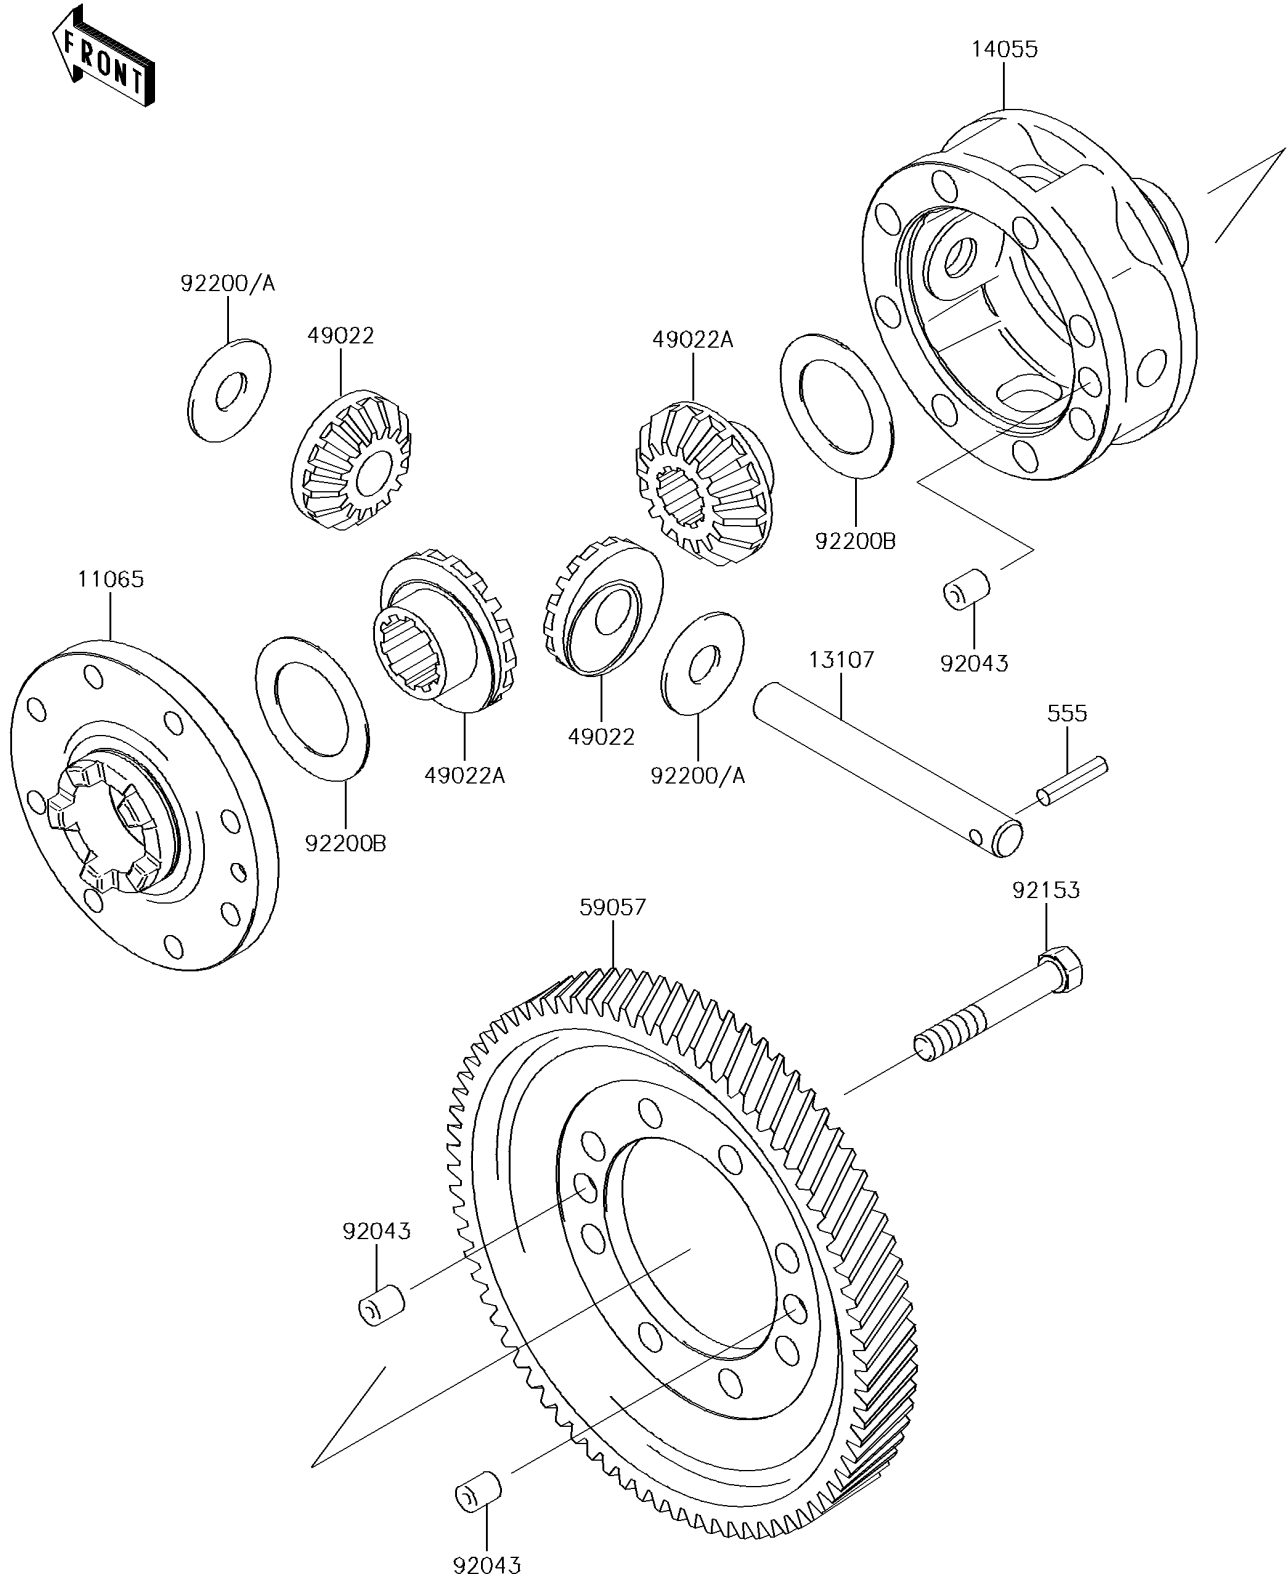

2016 MULE™ 4010 4x4 PARTS DIAGRAM

Differential

E1451

2016 MULE™ 4010 4x4 PARTS LIST

Differential

ITEM NAME	PART NUMBER	QUANTITY
CAP,GEAR CASE (Ref # 11065)	11065-0033	1
SHAFT (Ref # 13107)	13107-0009	1
CASE-GEAR,DIFFERENTIAL (Ref # 14055)	14055-0003	1
GEAR-BEVEL,10T (Ref # 49022)	49022-1105	2
GEAR-BEVEL,16T (Ref # 49022A)	49022-1117	2
GEAR-HELICAL,DIFFERENTIAL (Ref # 59057)	59057-0002	1
PIN,10X12 (Ref # 92043)	92043-0029	3
BOLT,10X63 (Ref # 92153)	92153-0331	8
WASHER,14.5X38X1.2 (Ref # 92200)	92200-0021	2
WASHER,14.5X38X1.0 (Ref # 92200A)	92200-1044	AR
WASHER,35.5X54X1.0 (Ref # 92200B)	92200-1045	2
PIN-SPRING (Ref # 555)	555A0525	1