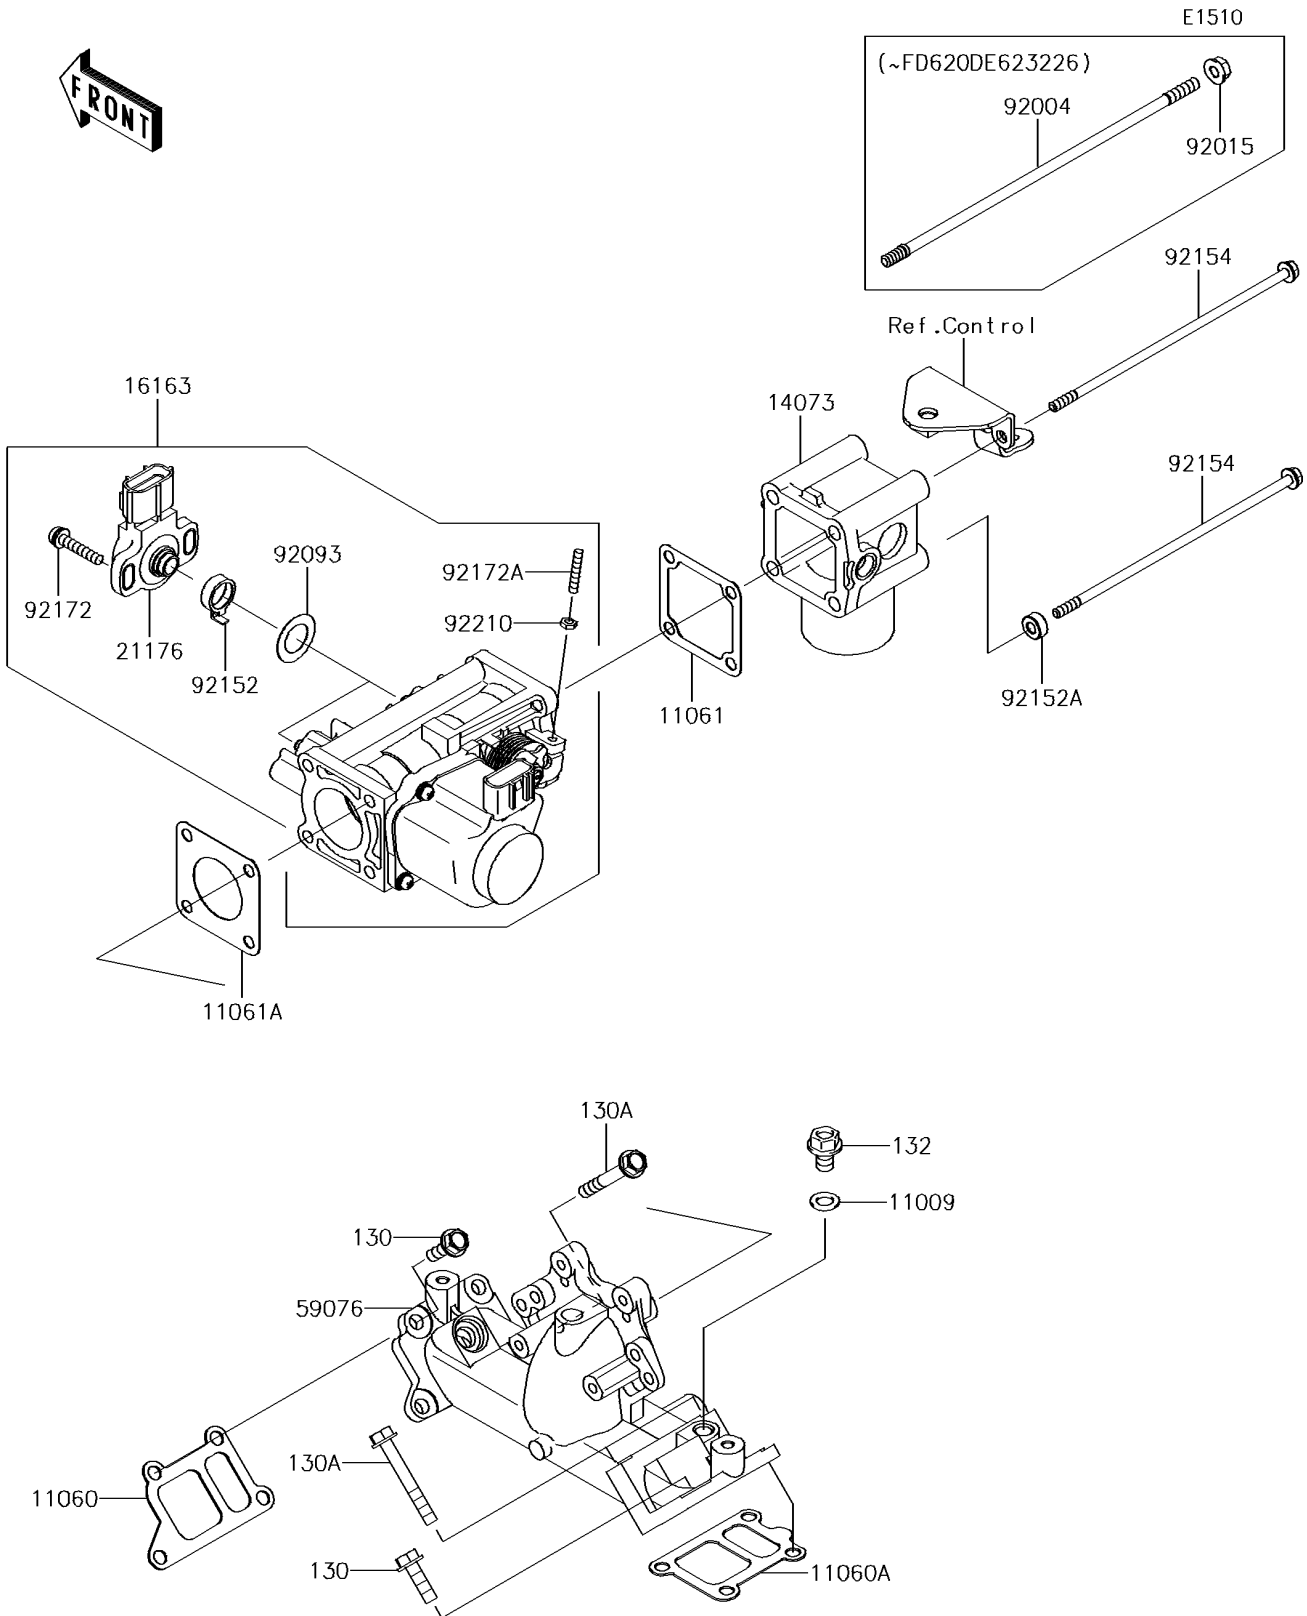

2014 MULE™ 4010 4x4 PARTS DIAGRAM

Throttle

2014 MULE™ 4010 4x4 PARTS LIST

Throttle

ITEM NAME	PART NUMBER	QUANTITY
GASKET,8.2X14X1.0 (Ref # 11009)	11009-1344	1
GASKET,INTAKE MANIFOLD (Ref # 11060)	11060-2087	1
GASKET,INTAKE MANIFOLD (Ref # 11060A)	11060-2088	1
GASKET (Ref # 11061)	11061-0861	1
GASKET (Ref # 11061A)	11061-2179	1
DUCT (Ref # 14073)	14073-0780	1
THROTTLE-ASSY (Ref # 16163)	16163-0793	1
SENSOR (Ref # 21176)	21176-2112	2
MANIFOLD-INTAKE (Ref # 59076)	59076-0718	1
STUD,6X200 (Ref # 92004)	92004-2161	4
NUT,FLANGED,6MM (Ref # 92015)	92015-1367	4
SEAL (Ref # 92093)	92093-2133	2
COLLAR (Ref # 92152)	92152-2093	2
SCREW (Ref # 92172)	92172-0254	4
SCREW (Ref # 92172A)	92172-2106	1
NUT (Ref # 92210)	92210-2120	1
BOLT-FLANGED,6X20 (Ref # 130)	130BA0620	5
BOLT-FLANGED,6X45 (Ref # 130A)	130CA0645	3
BOLT-FLANGED-SMALL,8X12 (Ref # 132)	132BB0812	1