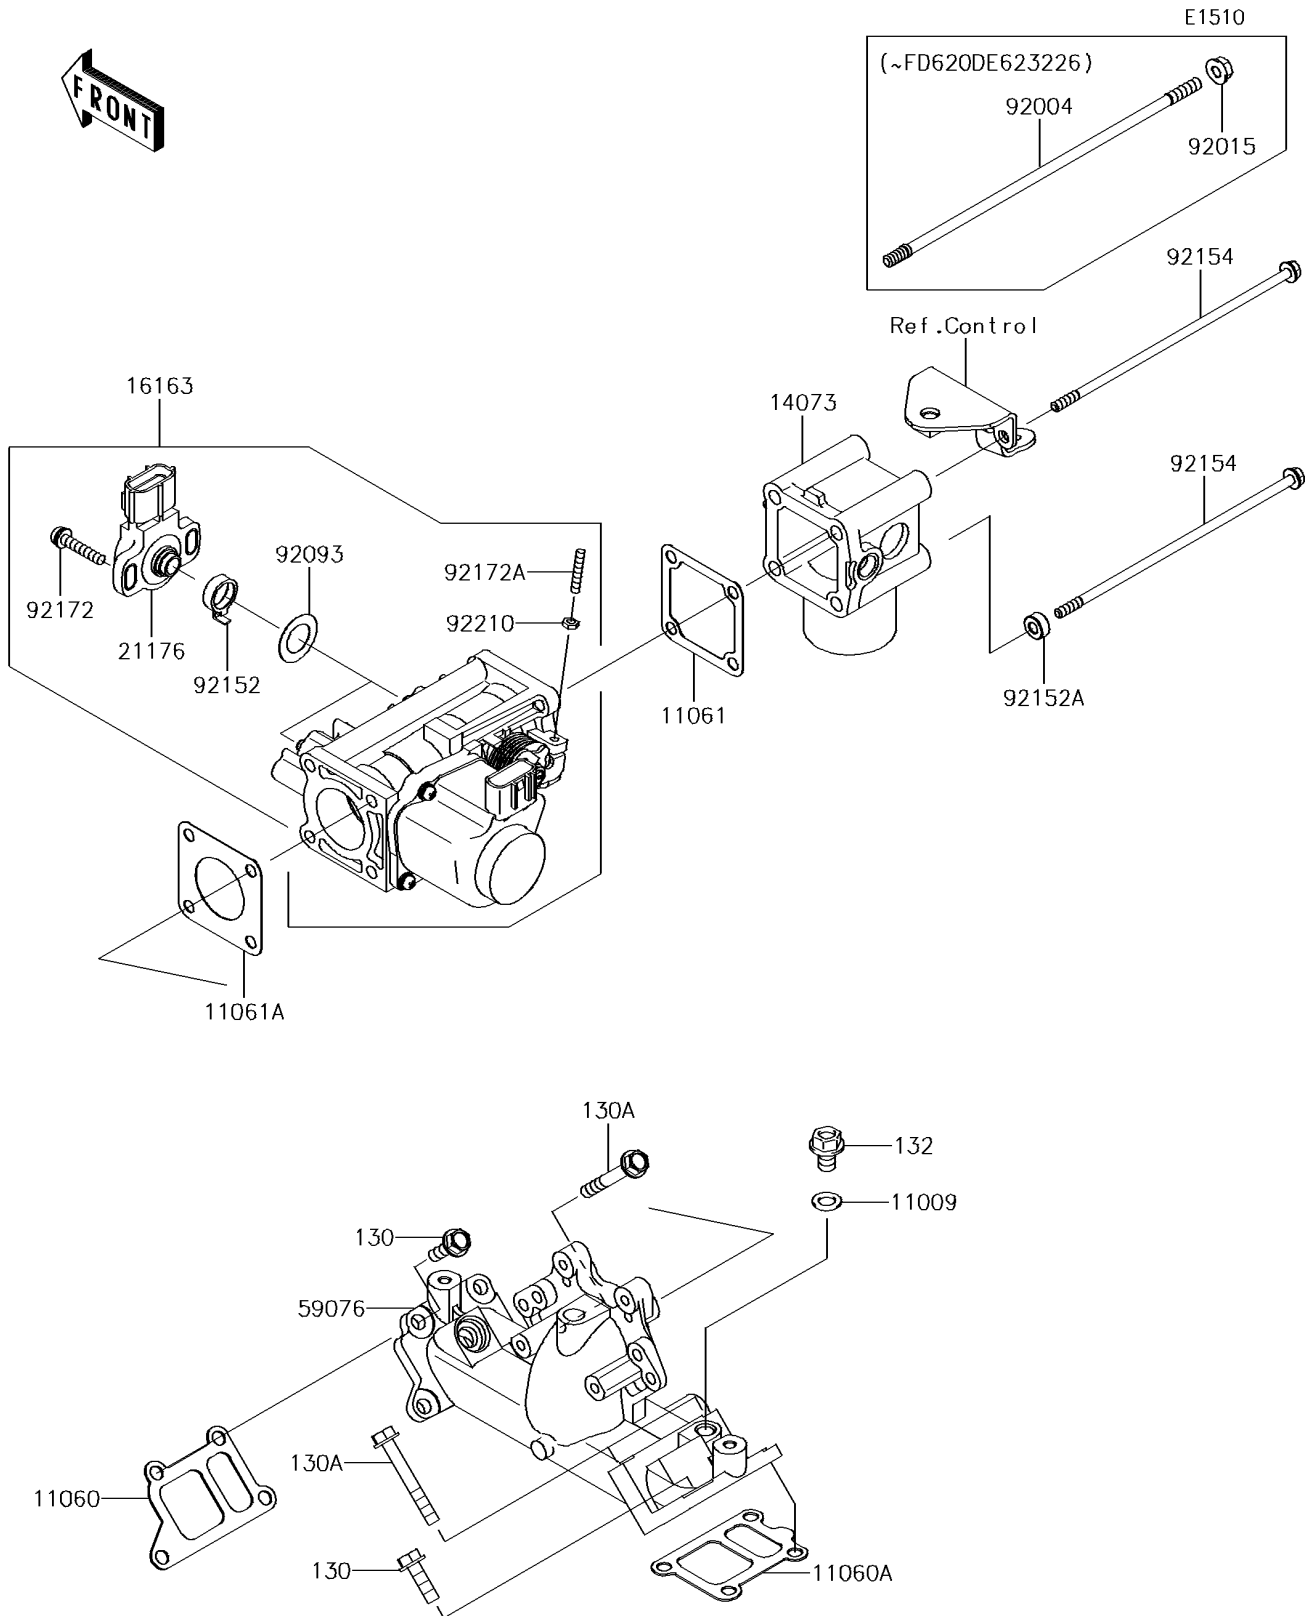

# 2014 MULE™ 4010 4x4 PARTS DIAGRAM

Throttle

## 2014 MULE™ 4010 4x4 PARTS LIST

### Throttle

ITEM NAME	PART NUMBER	QUANTITY
GASKET,8.2X14X1.0 (Ref # 11009)	11009-1344	1
GASKET,INTAKE MANIFOLD (Ref # 11060)	11060-2087	1
GASKET,INTAKE MANIFOLD (Ref # 11060A)	11060-2088	1
GASKET (Ref # 11061)	11061-0861	1
GASKET (Ref # 11061A)	11061-2179	1
DUCT (Ref # 14073)	14073-0780	1
THROTTLE-ASSY (Ref # 16163)	16163-0793	1
SENSOR (Ref # 21176)	21176-2112	2
MANIFOLD-INTAKE (Ref # 59076)	59076-0718	1
STUD,6X200 (Ref # 92004)	92004-2161	4
NUT,FLANGED,6MM (Ref # 92015)	92015-1367	4
SEAL (Ref # 92093)	92093-2133	2
COLLAR (Ref # 92152)	92152-2093	2
SCREW (Ref # 92172)	92172-0254	4
SCREW (Ref # 92172A)	92172-2106	1
NUT (Ref # 92210)	92210-2120	1
BOLT-FLANGED,6X20 (Ref # 130)	130BA0620	5
BOLT-FLANGED,6X45 (Ref # 130A)	130CA0645	3
BOLT-FLANGED-SMALL,8X12 (Ref # 132)	132BB0812	1