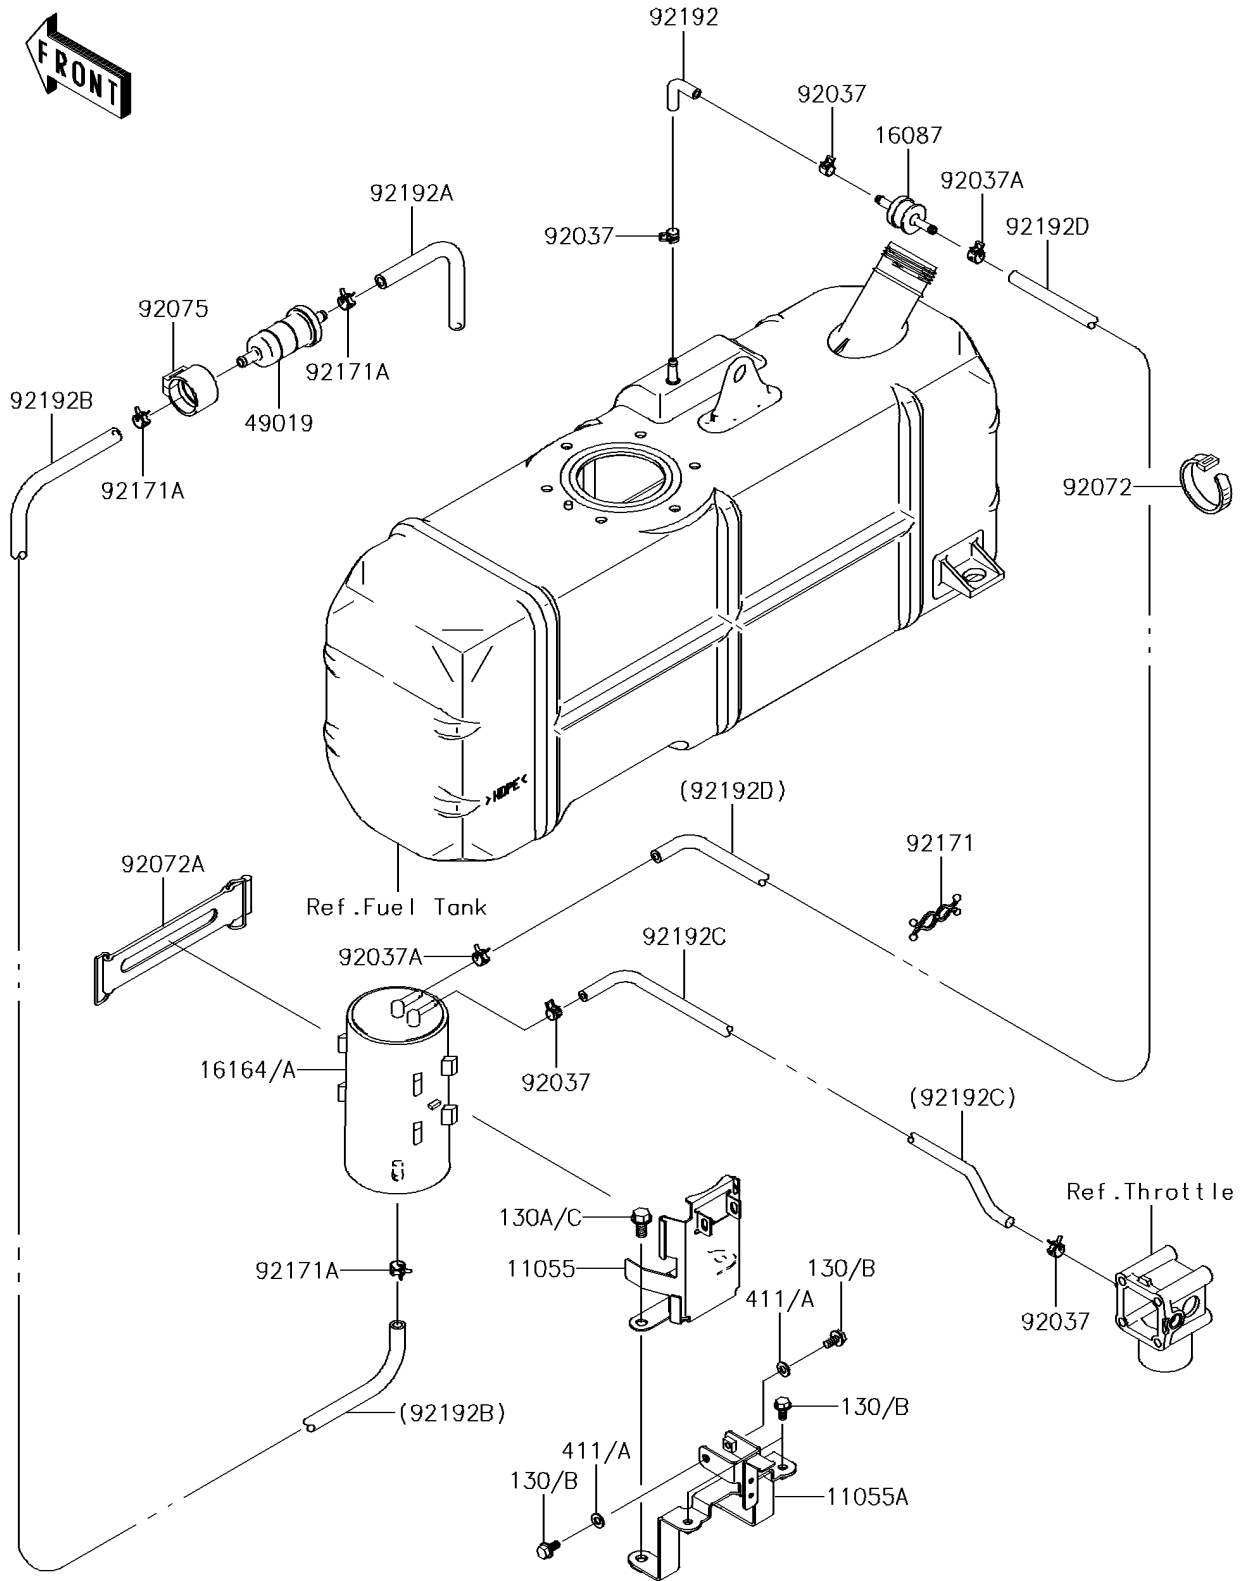

2014 MULE™ 4010 4x4 PARTS DIAGRAM

Fuel Evaporative System

E1650

2014 MULE™ 4010 4x4 PARTS LIST

Fuel Evaporative System

ITEM NAME	PART NUMBER	QUANTITY
BRACKET,UPP (Ref # 11055)	11055-0263	1
BRACKET,LWR (Ref # 11055A)	11055-0407	1
VALVE-CHECK (Ref # 16087)	16087-0703	1
CANISTER (Ref # 16164)	16164-0007	1
FILTER-FUEL (Ref # 49019)	49019-1055	1
CLAMP,TUBE (Ref # 92037)	92037-1461	4
CLAMP,TUBE (Ref # 92037A)	92037-1505	2
BAND,L=186 (Ref # 92072)	92072-056	1
BAND,L=168 (Ref # 92072A)	92072-1306	1
DAMPER,FUEL FILTER (Ref # 92075)	92075-1853	1
CLAMP (Ref # 92171)	92171-0476	1
CLAMP (Ref # 92171A)	92171-0515	3
TUBE,FUEL TANK-CHECK VALVE (Ref # 92192)	92192-0067	1
TUBE,FILTER-AIR (Ref # 92192A)	92192-0609	1
TUBE,CANISTER-FUEL FILTER (Ref # 92192B)	92192-0713	1
TUBE,4.5X9.5X460 (Ref # 92192C)	92192-0909	1
TUBE (Ref # 92192D)	92192-1161	1
BOLT-FLANGED,6X12 (Ref # 130B)	130BB0612	4
BOLT-FLANGED,8X16 (Ref # 130C)	130BB0816	2
WASHER-PLAIN,6.5X13X1 (Ref # 411A)	411AB0600	2