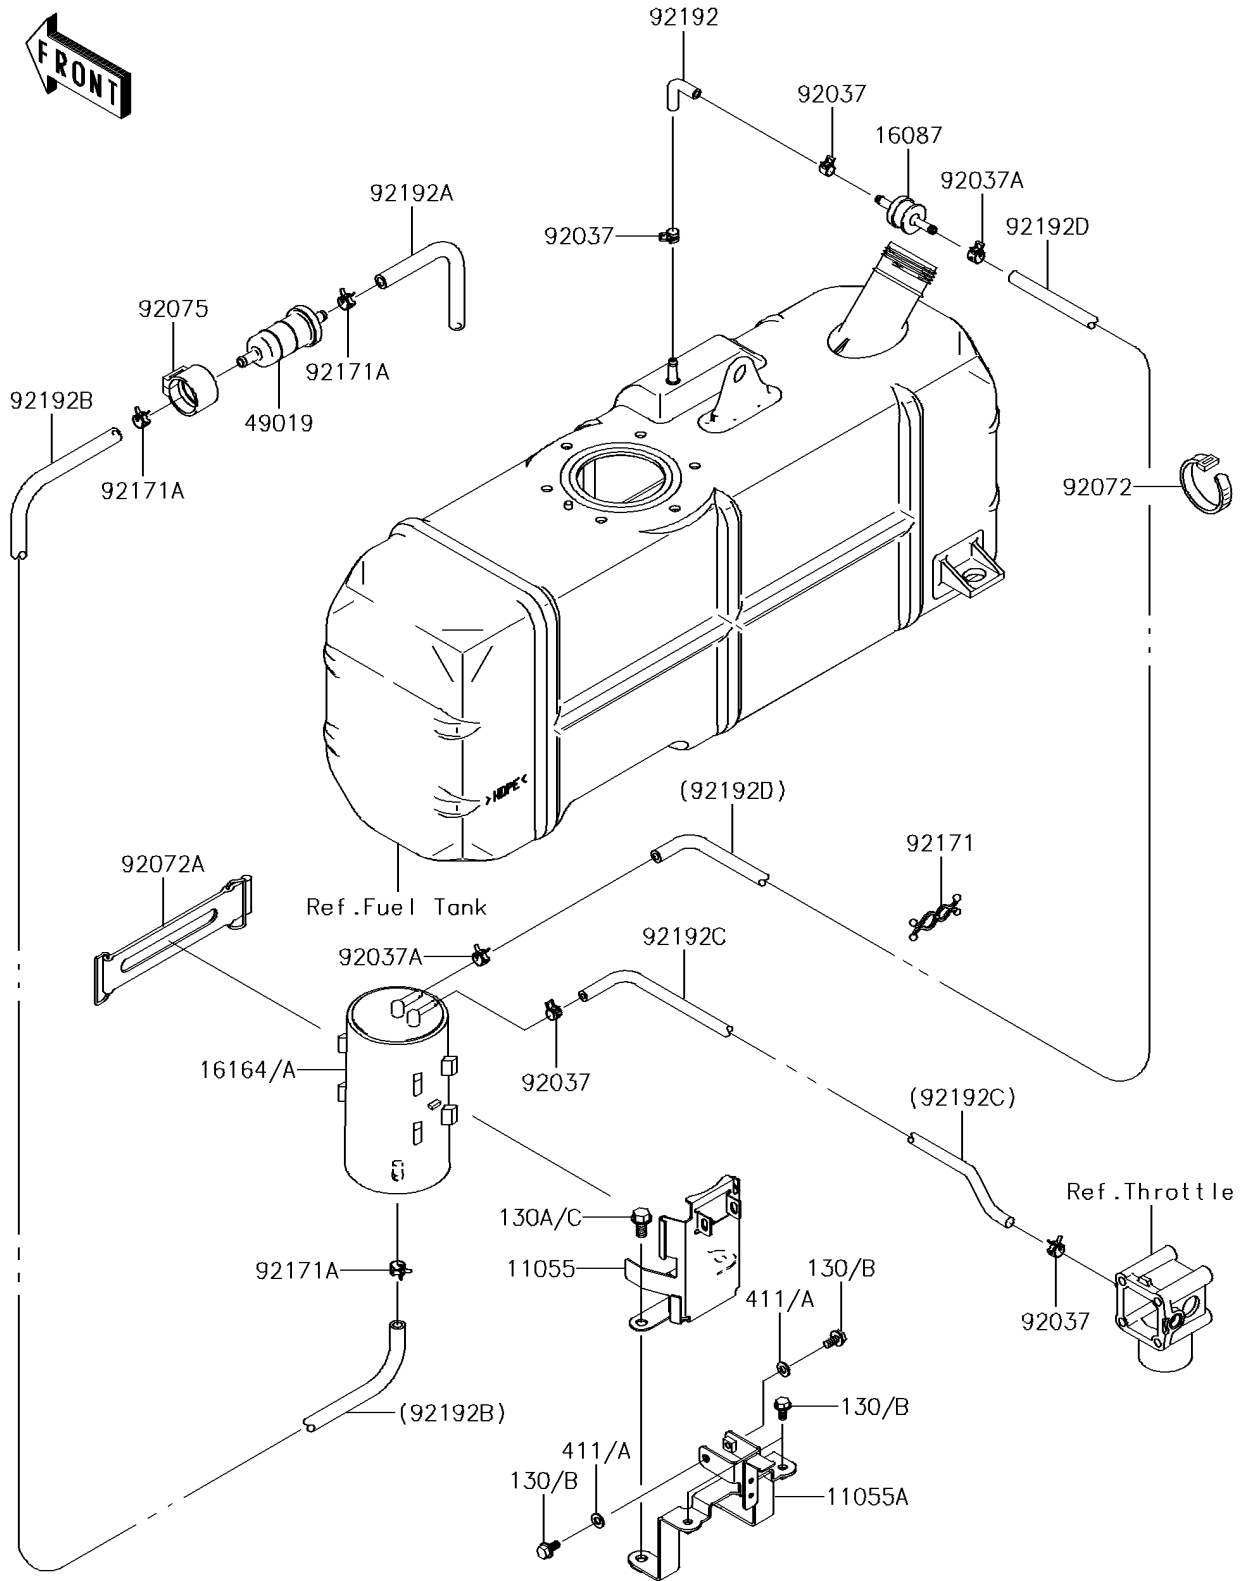

2015 MULE™ 4010 4x4 PARTS DIAGRAM

Fuel Evaporative System

E1650

2015 MULE™ 4010 4x4 PARTS LIST

Fuel Evaporative System

ITEM NAME	PART NUMBER	QUANTITY
BRACKET,UPP (Ref # 11055)	11055-0263	1
BRACKET,LWR (Ref # 11055A)	11055-0407	1
VALVE-CHECK (Ref # 16087)	16087-0703	1
CANISTER (Ref # 16164)	16164-0007	1
FILTER-FUEL (Ref # 49019)	49019-1055	1
CLAMP,TUBE (Ref # 92037)	92037-1461	4
CLAMP,TUBE (Ref # 92037A)	92037-1505	2
BAND,L=186 (Ref # 92072)	92072-056	1
BAND,L=168 (Ref # 92072A)	92072-1306	1
DAMPER,FUEL FILTER (Ref # 92075)	92075-1853	1
CLAMP (Ref # 92171)	92171-0476	1
CLAMP (Ref # 92171A)	92171-0515	3
TUBE,FUEL TANK-CHECK VALVE (Ref # 92192)	92192-0067	1
TUBE,FILTER-AIR (Ref # 92192A)	92192-0609	1
TUBE,CANISTER-FUEL FILTER (Ref # 92192B)	92192-0713	1
TUBE,4.5X9.5X460 (Ref # 92192C)	92192-0909	1
TUBE (Ref # 92192D)	92192-1161	1
BOLT-FLANGED,6X12 (Ref # 130B)	130BB0612	4
BOLT-FLANGED,8X16 (Ref # 130C)	130BB0816	2
WASHER-PLAIN,6.5X13X1 (Ref # 411A)	411AB0600	2