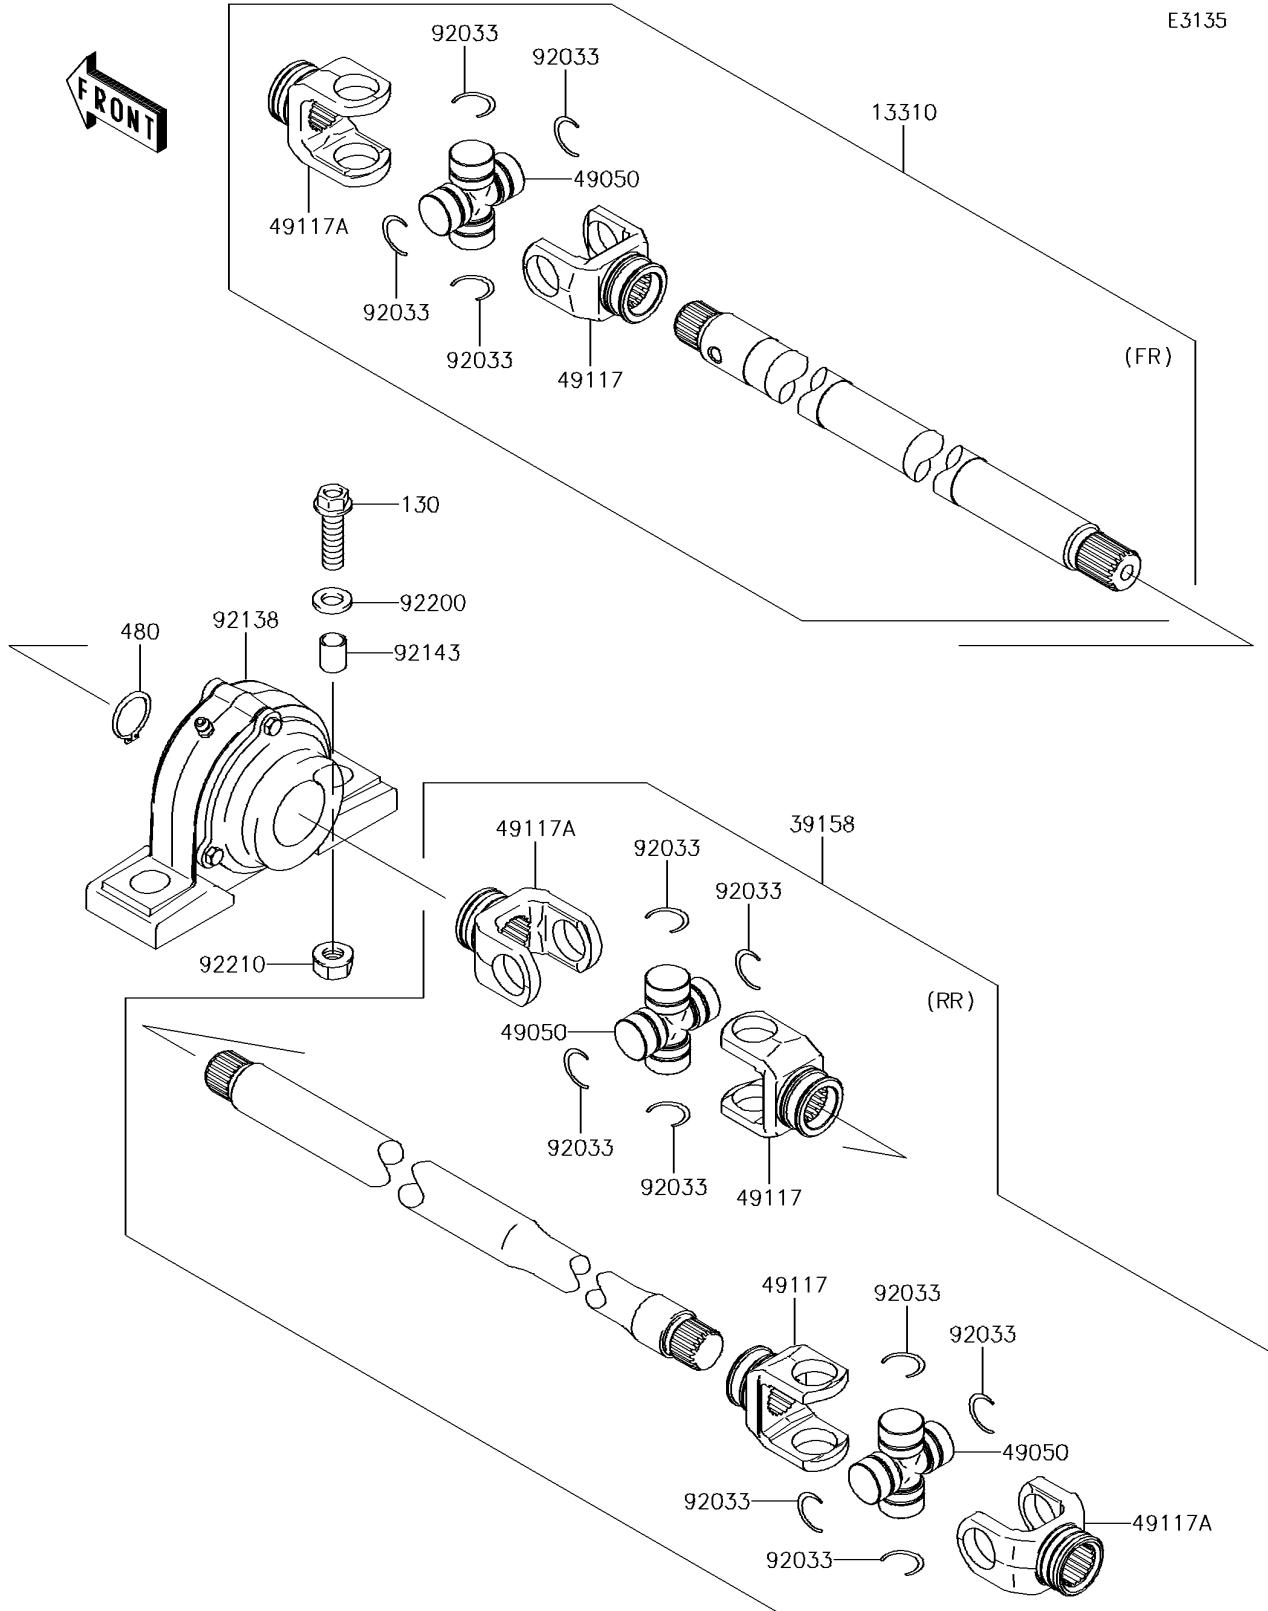

2014 MULE™ 4010 4x4 PARTS DIAGRAM

Drive Shaft-Propeller

E3135

2014 MULE™ 4010 4x4 PARTS LIST

Drive Shaft-Propeller

ITEM NAME	PART NUMBER	QUANTITY
SHAFT-ASSY (Ref # 13310)	13310-0572	1
SHAFT-ASSY-DRIVE (Ref # 39158)	39158-0304	1
SPIDER (Ref # 49050)	49050-1075	3
YOKE,DRIVE (Ref # 49117)	49117-0573	3
YOKE,DRIVE (Ref # 49117A)	49117-0574	3
RING-SNAP (Ref # 92033)	92033-1030	12
BEARING-COMP (Ref # 92138)	92138-1052	1
COLLAR,10.3X12.7X15 (Ref # 92143)	92143-1634	2
WASHER,10.5X19X2.3 (Ref # 92200)	92200-1042	2
NUT,LOCK,10MM (Ref # 92210)	92210-1204	2
BOLT-FLANGED,10X35 (Ref # 130)	130BA1035	2
CIRCLIP-TYPE-C,25MM (Ref # 480)	480J2500	1