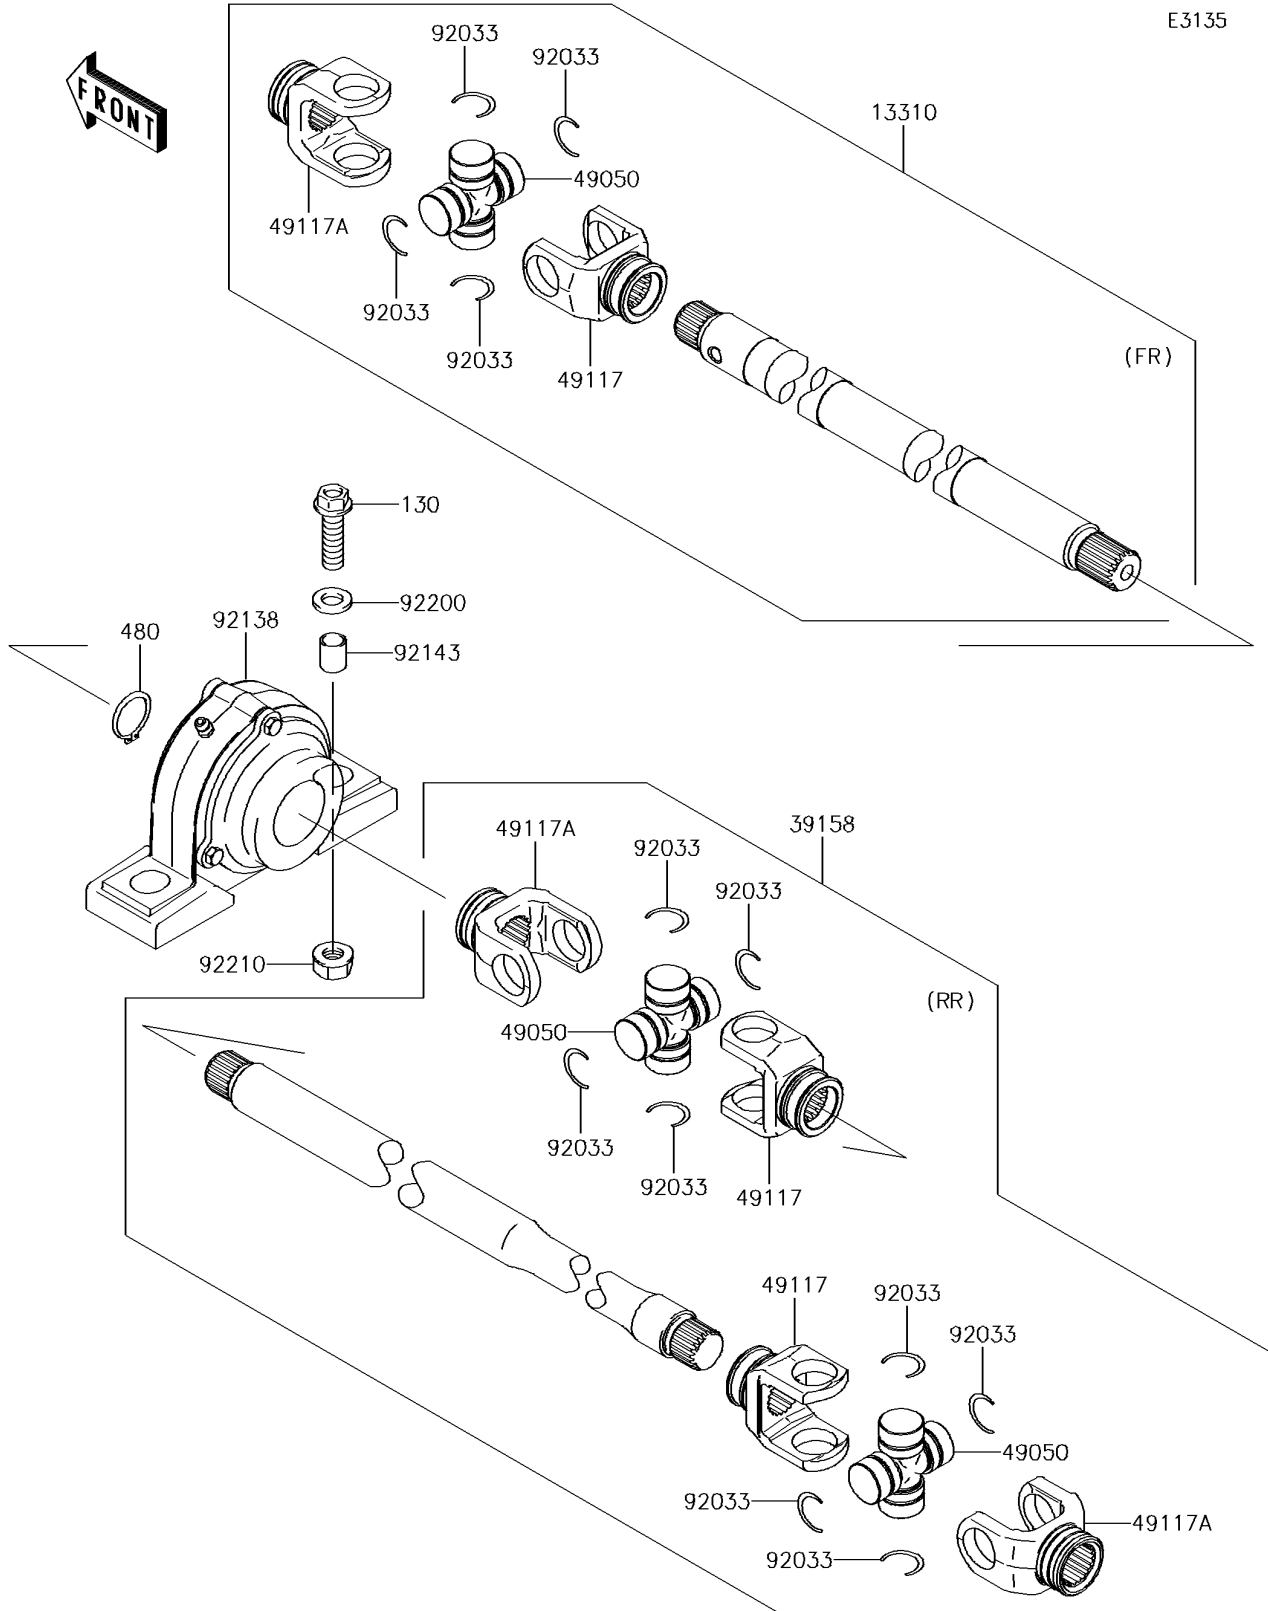

2016 MULE™ 4010 4x4 PARTS DIAGRAM

Drive Shaft-Propeller

E3135

2016 MULE™ 4010 4x4 PARTS LIST

Drive Shaft-Propeller

ITEM NAME	PART NUMBER	QUANTITY
SHAFT-ASSY (Ref # 13310)	13310-0572	1
SHAFT-ASSY-DRIVE (Ref # 39158)	39158-0304	1
SPIDER (Ref # 49050)	49050-1075	3
YOKE,DRIVE (Ref # 49117)	49117-0573	3
YOKE,DRIVE (Ref # 49117A)	49117-0574	3
RING-SNAP (Ref # 92033)	92033-1030	12
BEARING-COMP (Ref # 92138)	92138-1052	1
COLLAR,10.3X12.7X15 (Ref # 92143)	92143-1634	2
WASHER,10.5X19X2.3 (Ref # 92200)	92200-1042	2
NUT,LOCK,10MM (Ref # 92210)	92210-1204	2
BOLT-FLANGED,10X35 (Ref # 130)	130BA1035	2
CIRCLIP-TYPE-C,25MM (Ref # 480)	480J2500	1