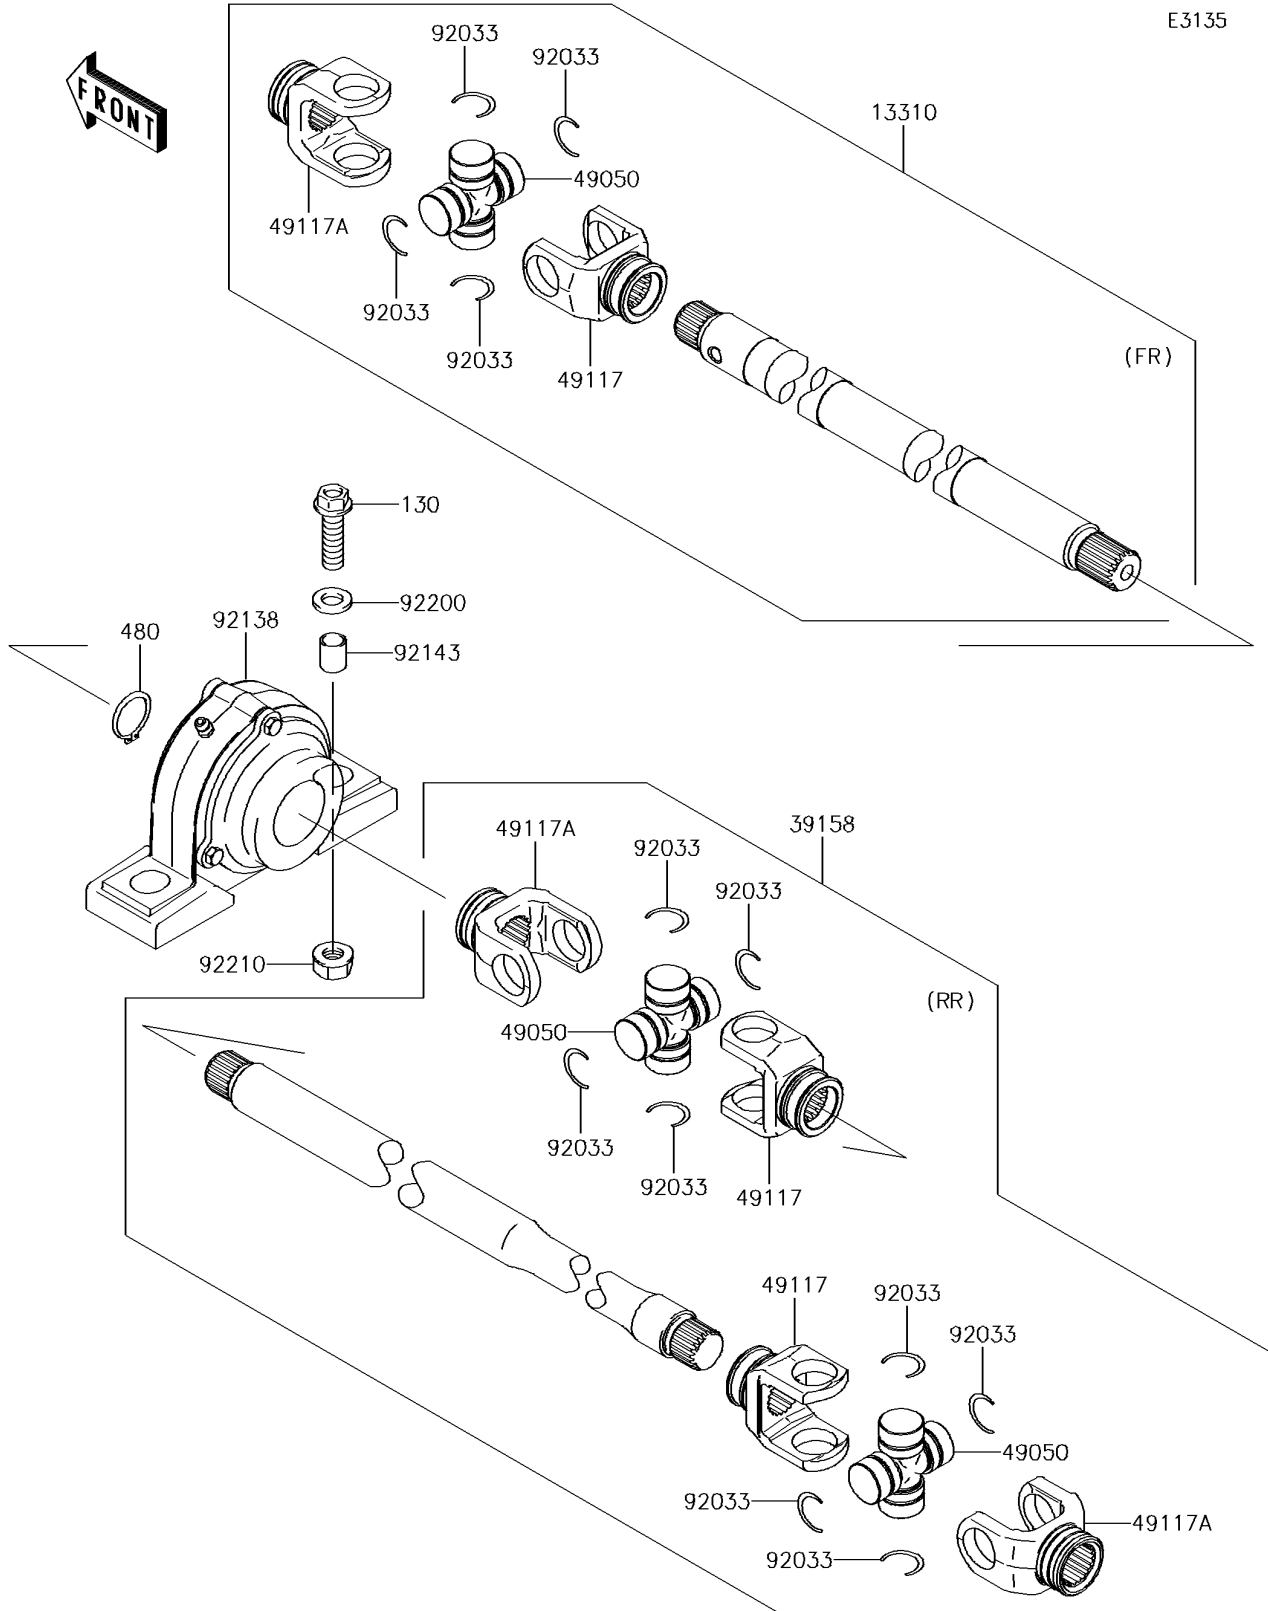

2018 MULE™ 4010 4x4 PARTS DIAGRAM

Drive Shaft-Propeller

E3135

2018 MULE™ 4010 4x4 PARTS LIST

Drive Shaft-Propeller

ITEM NAME	PART NUMBER	QUANTITY
SHAFT-ASSY (Ref # 13310)	13310-0572	1
SHAFT-ASSY-DRIVE (Ref # 39158)	39158-0304	1
SPIDER (Ref # 49050)	49050-1075	3
YOKE,DRIVE (Ref # 49117)	49117-0573	3
YOKE,DRIVE (Ref # 49117A)	49117-0574	3
RING-SNAP (Ref # 92033)	92033-1030	12
BEARING-COMP (Ref # 92138)	92138-1052	1
COLLAR,10.3X12.7X15 (Ref # 92143)	92143-1634	2
WASHER,10.5X19X2.3 (Ref # 92200)	92200-1042	2
NUT,LOCK,10MM (Ref # 92210)	92210-1204	2
BOLT-FLANGED,10X35 (Ref # 130)	130BA1035	2
CIRCLIP-TYPE-C,25MM (Ref # 480)	480J2500	1