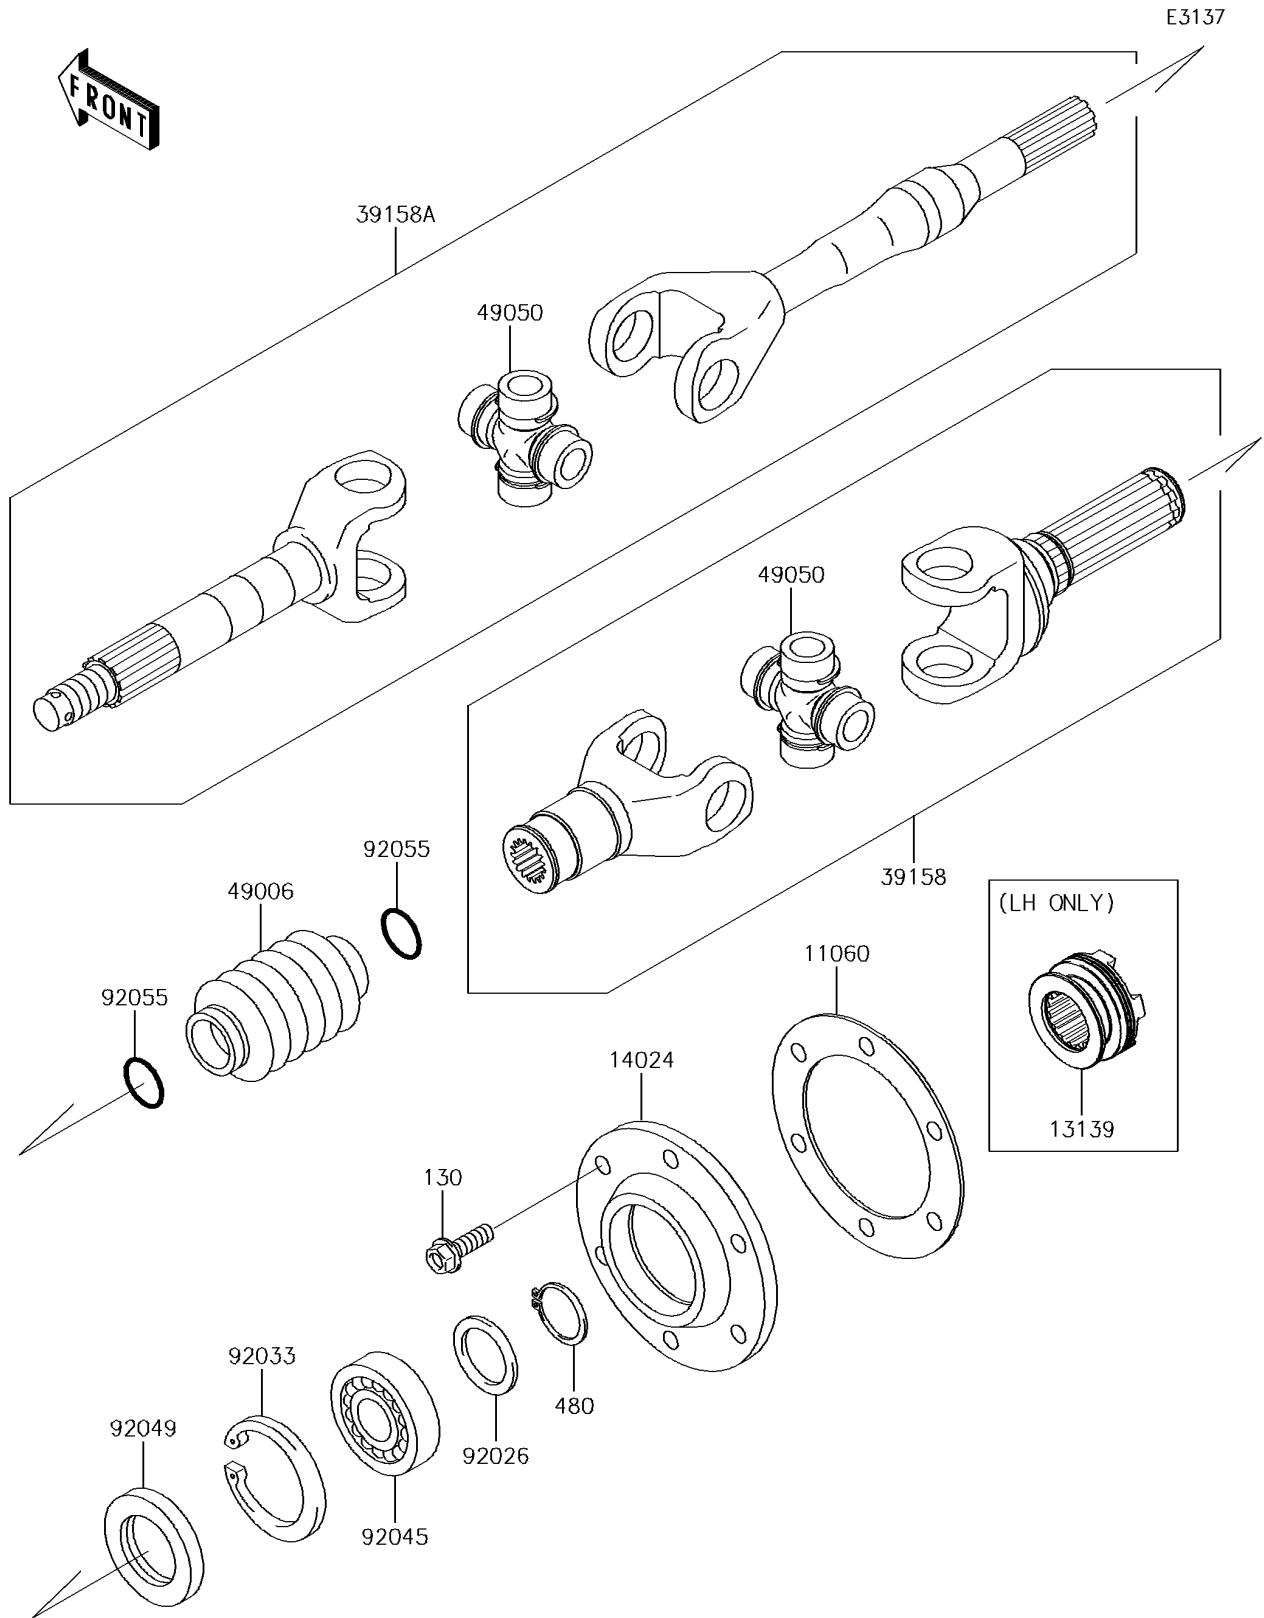

2017 MULE™ 4010 4x4 PARTS DIAGRAM

Drive Shaft-Rear

2017 MULE™ 4010 4x4 PARTS LIST

Drive Shaft-Rear

ITEM NAME	PART NUMBER	QUANTITY
GASKET,DRIVESHAFT COVER (Ref # 11060)	11060-1251	2
SHIFTER (Ref # 13139)	13139-0009	1
COVER,DRIVESHAFT (Ref # 14024)	14024-1560	2
SHAFT-ASSY-DRIVE,INSIDE (Ref # 39158)	39158-1119	2
SHAFT-ASSY-DRIVE (Ref # 39158A)	39158-1120	2
BOOT,DRIVE SHAFT (Ref # 49006)	49006-1257	2
SPIDER (Ref # 49050)	49050-0034	4
SPACER,28.1X38X2.6 (Ref # 92026)	92026-1489	2
RING-SNAP,55MM (Ref # 92033)	92033-1274	2
BEARING-BALL,6006 (Ref # 92045)	92045-1208	2
SEAL-OIL,TC35X55X8 (Ref # 92049)	92049-1298	2
RING-O,19.5X3.0 (Ref # 92055)	92055-1451	4
BOLT-FLANGED,8X25 (Ref # 130)	130BA0825	12
CIRCLIP-TYPE-C,28MM (Ref # 480)	480J2800	2