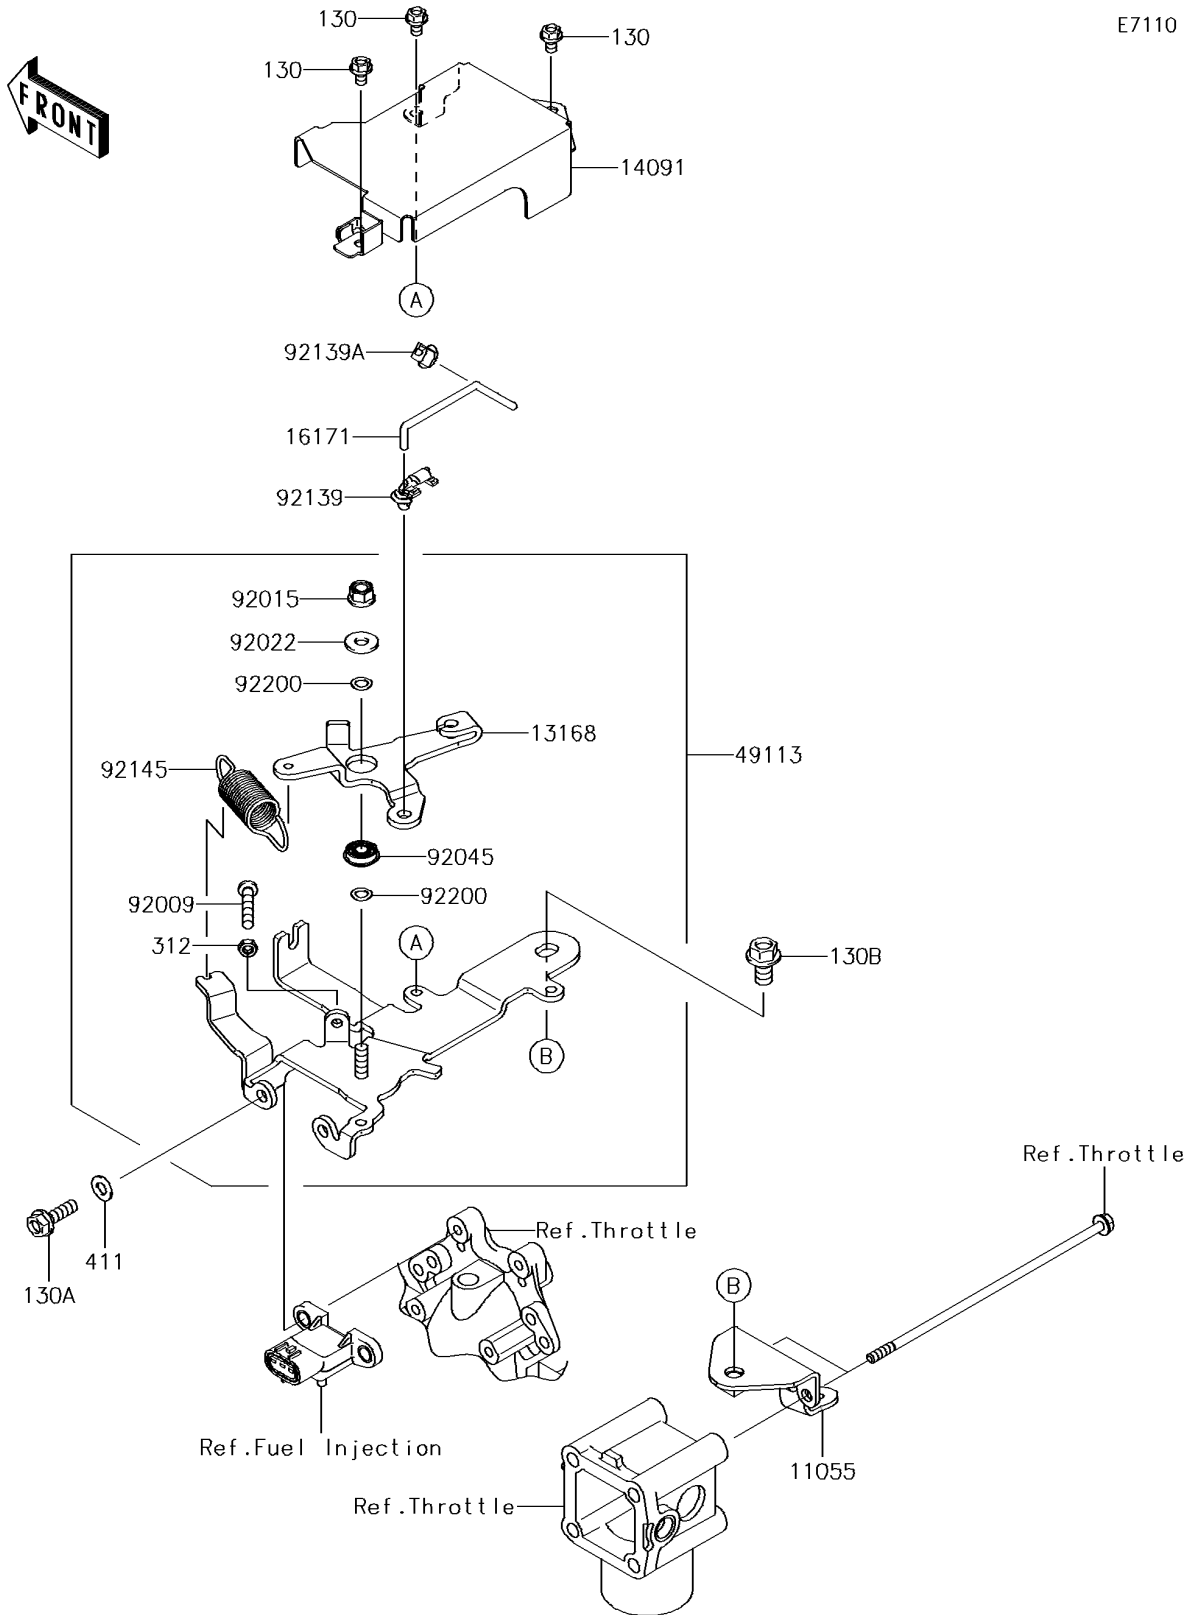

2017 MULE™ 4010 4x4 PARTS DIAGRAM

Control

E7110

2017 MULE™ 4010 4x4 PARTS LIST

Control

ITEM NAME	PART NUMBER	QUANTITY
BRACKET (Ref # 11055)	11055-2020	1
LEVER (Ref # 13168)	13168-2509	1
COVER,CONTROL PANEL (Ref # 14091)	14091-1757	1
LINK (Ref # 16171)	16171-2105	1
PANEL-COMP-CONTROL (Ref # 49113)	49113-2211	1
SCREW,5X30 (Ref # 92009)	92009-2381	1
NUT,LOCK,FLANGED,6MM (Ref # 92015)	92015-1339	1
WASHER (Ref # 92022)	92022-2247	1
BEARING-BALL,696ZZ1NR MC3 (Ref # 92045)	92045-2223	1
BUSHING,CONT-PANEL (Ref # 92139)	92139-2060	1
BUSHING,THROTTLE-BODY (Ref # 92139A)	92139-2061	1
SPRING (Ref # 92145)	92145-2186	1
WASHER,6.2X10X0.5 (Ref # 92200)	92200-2083	2
BOLT-FLANGED,5X8 (Ref # 130)	130BA0508	3
BOLT-FLANGED,6X20 (Ref # 130A)	130BA0620	2
BOLT-FLANGED,8X14 (Ref # 130B)	130BA0814	1
NUT-HEX,5MM (Ref # 312)	312AA0500	1
WASHER-PLAIN,6MM (Ref # 411)	411AB0600	2