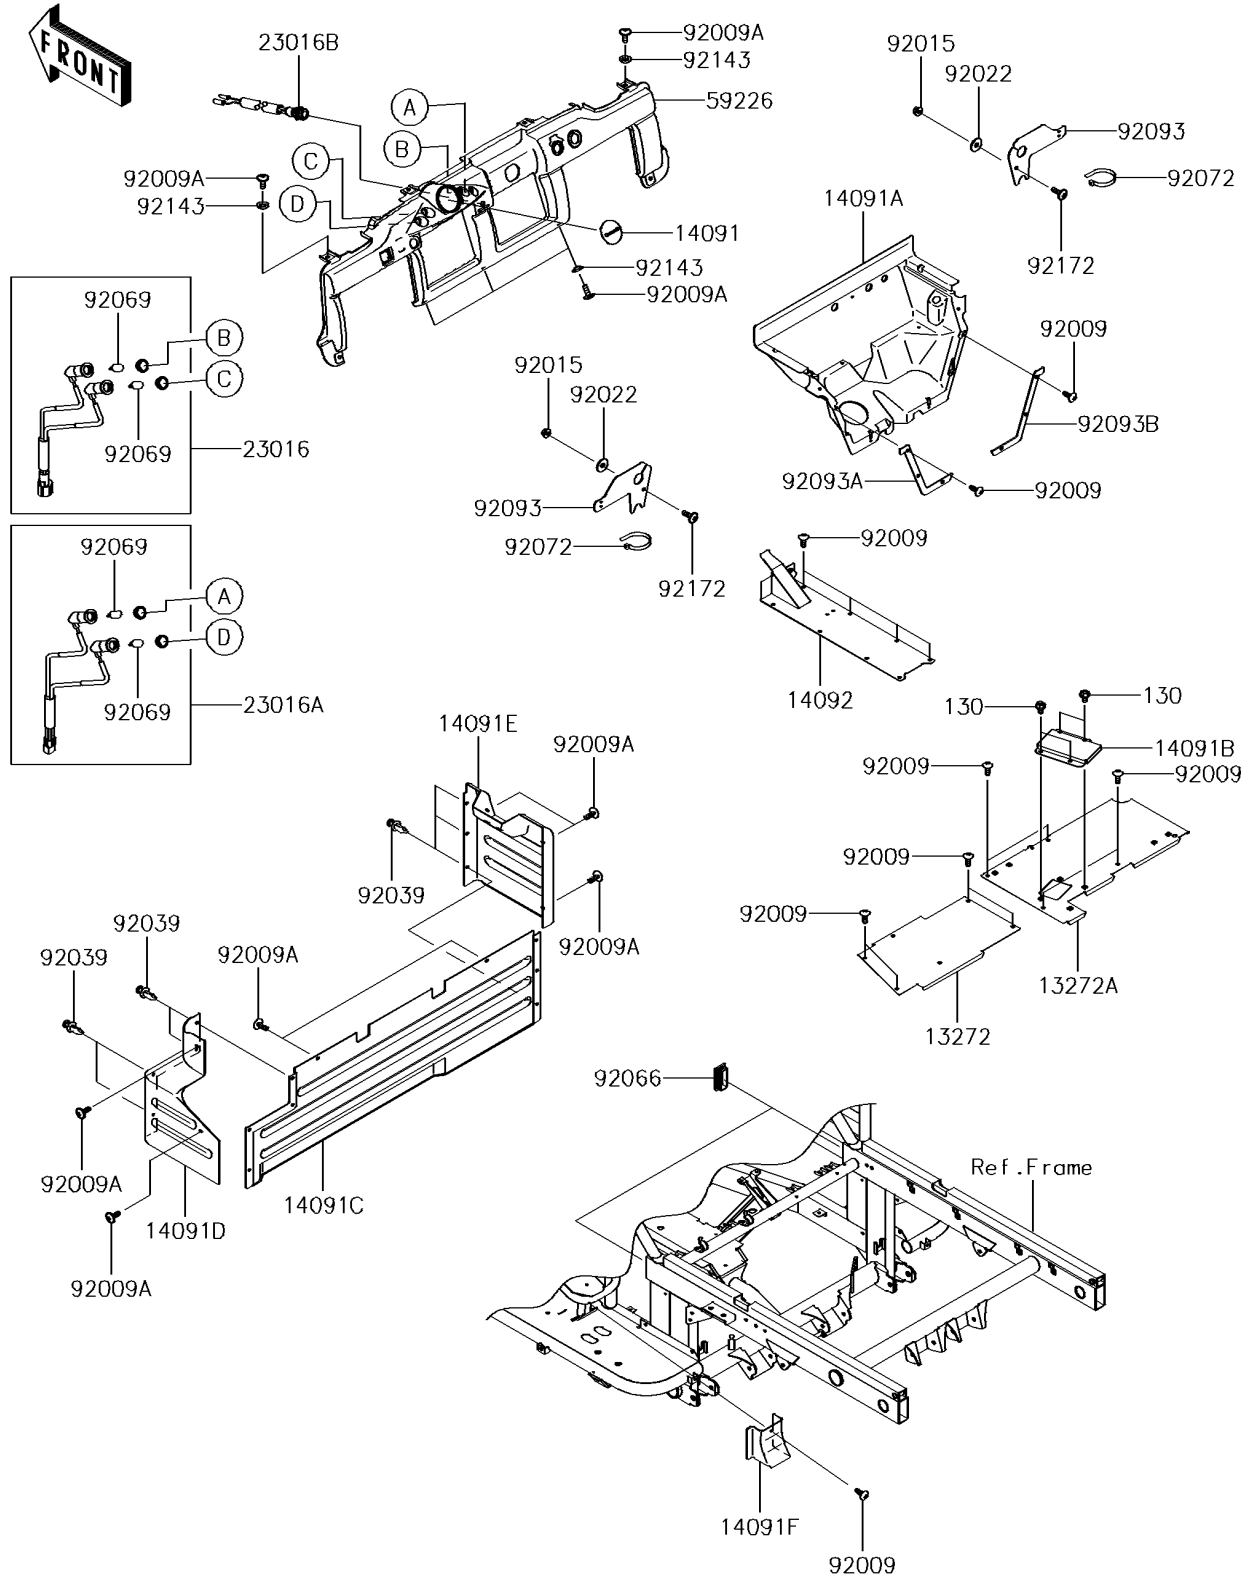

# 2018 MULE™ 4010 4x4 PARTS DIAGRAM

## Frame Fittings

F2131

## 2018 MULE™ 4010 4x4 PARTS LIST

### Frame Fittings

ITEM NAME	PART NUMBER	QUANTITY
PLATE (Ref # 13272)	13272-0284	1
PLATE (Ref # 13272A)	13272-0285	1
COVER,SPEEDOMETER,F.BLACK (Ref # 14091)	14091-0929-6Z	1
COVER,FLOOR (Ref # 14091A)	14091-1378	1
COVER (Ref # 14091B)	14091-1666	1
COVER,FRONT SEAT,CNT (Ref # 14091C)	14091-7531	1
COVER,FRONT SEAT,LH (Ref # 14091D)	14091-7541	1
COVER,FRONT SEAT,RH (Ref # 14091E)	14091-7542	1
COVER,PARKING CABLE (Ref # 14091F)	14091-7551	1
COVER,FLOOR,CNT,FR (Ref # 14092)	14092-0832	1
LAMP-ASSY,PARKING&WATER TEMP (Ref # 23016)	23016-0035	1
LAMP-ASSY,DFI&OIL PRESSURE (Ref # 23016A)	23016-0036	1
LAMP-ASSY,LED (Ref # 23016B)	23016-0050	1
PANEL-CONTROL,F.BLACK (Ref # 59226)	59226-0026-6Z	1
SCREW,TAPPING,6X16 (Ref # 92009)	92009-1166	23
SCREW,6X16 (Ref # 92009A)	92009-1621	12
NUT,FLANGED,6MM (Ref # 92015)	92015-1367	2
WASHER,6.5X20X1.6,BLACK (Ref # 92022)	92022-1346	2
RIVET (Ref # 92039)	92039-0776	7
PLUG (Ref # 92066)	92066-7505	2
BULB,12V 1.7W,T10 (Ref # 92069)	92069-1059	4
BAND,L=368.3 (Ref # 92072)	92072-3872	2
SEAL,LOWER COVER (Ref # 92093)	92093-0181	2
SEAL,FRONT FENDER,LH (Ref # 92093A)	92093-1293	1
SEAL,FRONT FENDER,RH (Ref # 92093B)	92093-1294	1
COLLAR (Ref # 92143)	92143-1087	5
SCREW,6X18 (Ref # 92172)	92172-0002	2
BOLT-FLANGED,6X10 (Ref # 130)	130BA0610	4