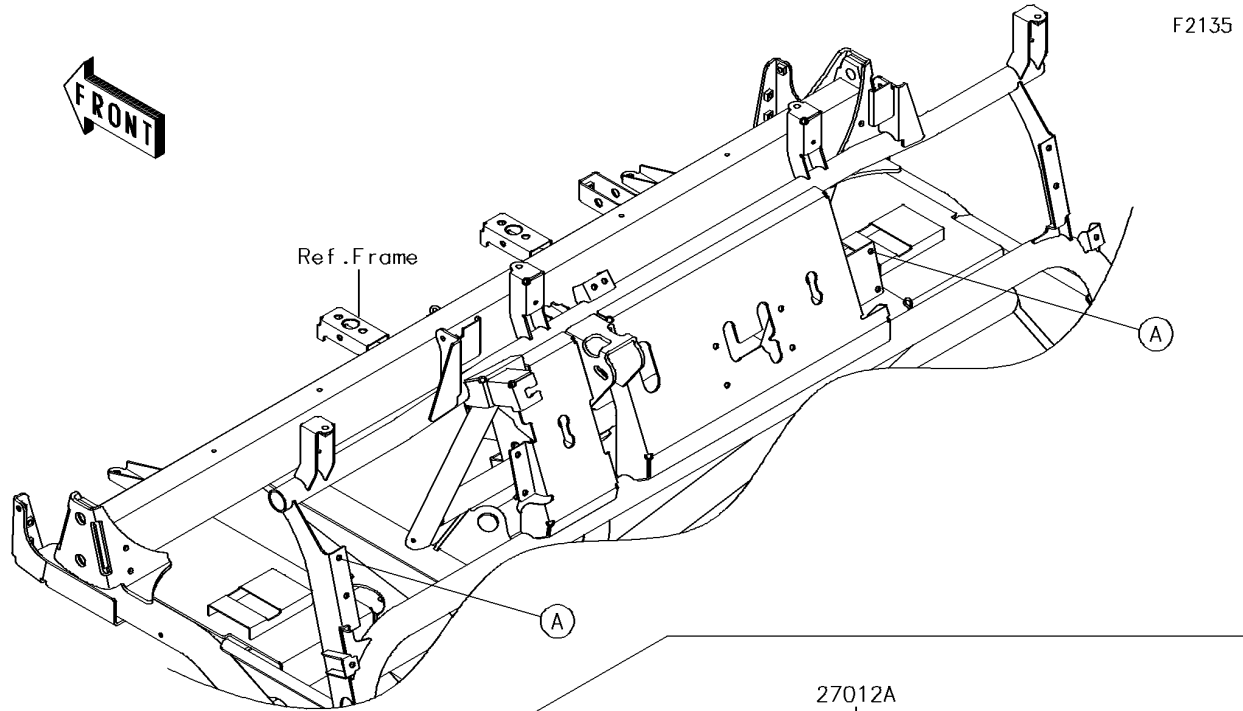

2016 MULE™ 4010 4x4 PARTS DIAGRAM

Front Box

2016 MULE™ 4010 4x4 PARTS LIST

Front Box

ITEM NAME	PART NUMBER	QUANTITY
COVER,STORAGE GRIP,F.BLACK (Ref # 14091)	14091-1659-6Z	2
COVER,CONTROL PANEL,F.BLACK (Ref # 14091A)	14091-1660-6Z	2
HOOK (Ref # 27012)	27012-1607	2
HOOK (Ref # 27012A)	27012-1612	2
CASE-STORAGE,F.BLACK (Ref # 39012)	39012-1061-6Z	2
TRIM-SEAL,L=774 (Ref # 39145)	39145-1130	2
SCREW,TAPPING,4X12 (Ref # 92009)	92009-1444	4
SCREW,6X16 (Ref # 92009A)	92009-1621	8
RIVET (Ref # 92039)	92039-1041	4
PIN,6X14.5 (Ref # 92043)	92043-125	4
PLUG (Ref # 92066)	92066-1485	2
COLLAR (Ref # 92143)	92143-1087	8
SCREW-PAN-WP-CROS,4X12 (Ref # 224)	224AB0412	4
NUT-HEX,4MM (Ref # 311)	311AA0400	4
PIN-SNAP,1.2X21.2 (Ref # 554)	554DA0600	4