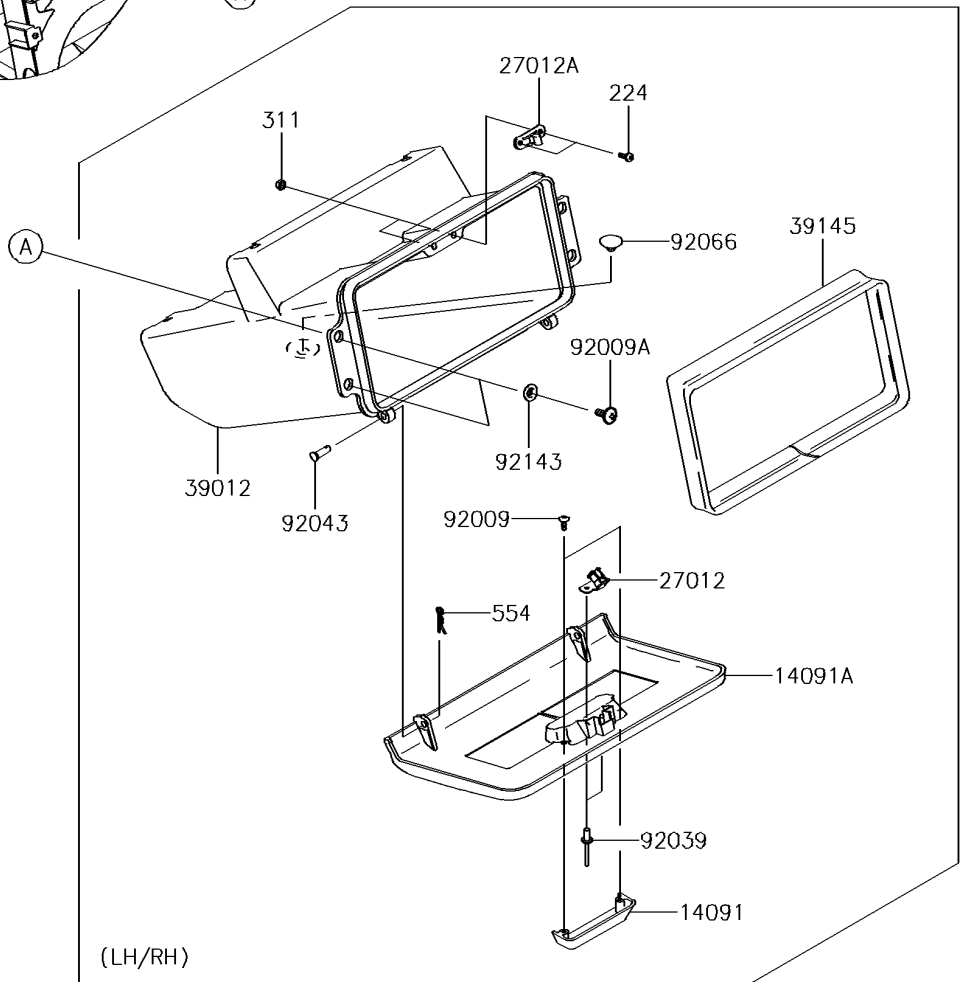

2016 MULE™ 4010 4x4 PARTS DIAGRAM

Front Box

2016 MULE™ 4010 4x4 PARTS LIST

Front Box

ITEM NAME	PART NUMBER	QUANTITY
COVER,STORAGE GRIP,F.BLACK (Ref # 14091)	14091-1659-6Z	2
COVER,CONTROL PANEL,F.BLACK (Ref # 14091A)	14091-1660-6Z	2
HOOK (Ref # 27012)	27012-1607	2
HOOK (Ref # 27012A)	27012-1612	2
CASE-STORAGE,F.BLACK (Ref # 39012)	39012-1061-6Z	2
TRIM-SEAL,L=774 (Ref # 39145)	39145-1130	2
SCREW,TAPPING,4X12 (Ref # 92009)	92009-1444	4
SCREW,6X16 (Ref # 92009A)	92009-1621	8
RIVET (Ref # 92039)	92039-1041	4
PIN,6X14.5 (Ref # 92043)	92043-125	4
PLUG (Ref # 92066)	92066-1485	2
COLLAR (Ref # 92143)	92143-1087	8
SCREW-PAN-WP-CROS,4X12 (Ref # 224)	224AB0412	4
NUT-HEX,4MM (Ref # 311)	311AA0400	4
PIN-SNAP,1.2X21.2 (Ref # 554)	554DA0600	4