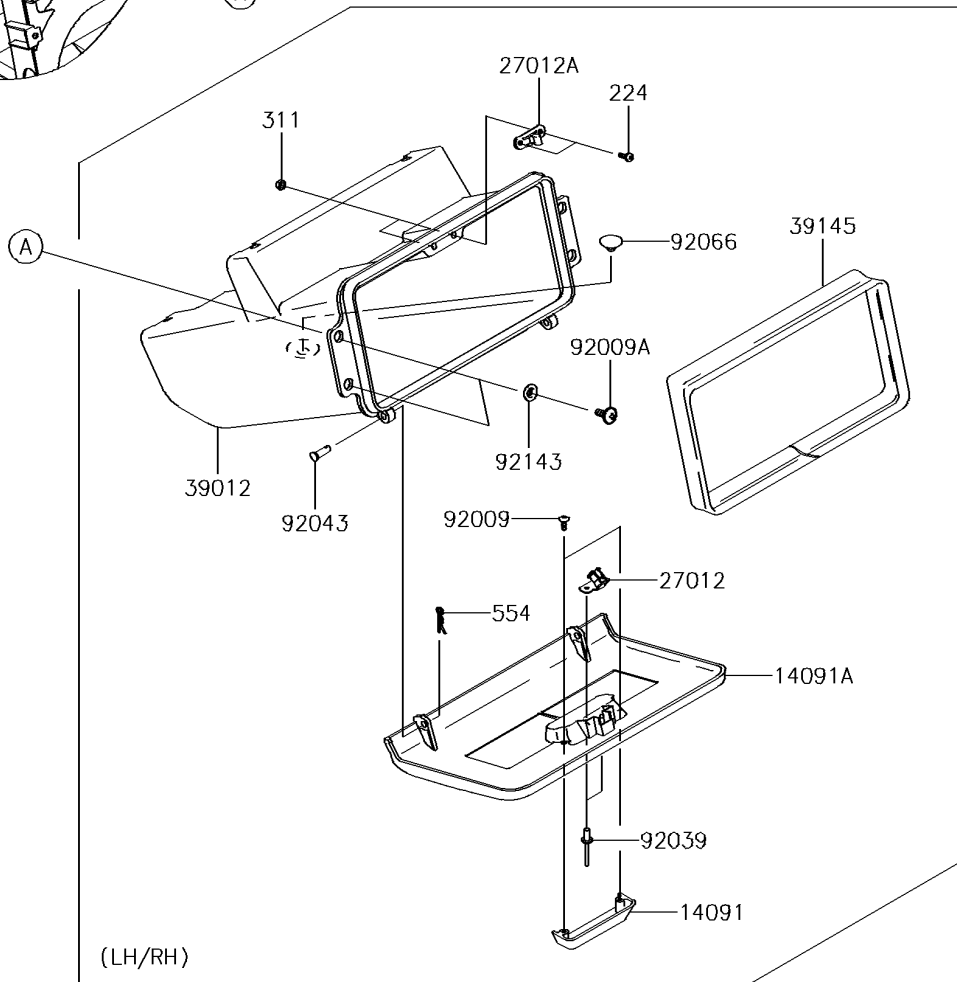

2016 MULE™ 4010 4x4 PARTS DIAGRAM

Front Box

2016 MULE™ 4010 4x4 PARTS LIST

Front Box

ITEM NAME	PART NUMBER	QUANTITY
COVER,STORAGE GRIP,F.BLACK (Ref # 14091)	14091-1659-6Z	2
COVER,CONTROL PANEL,F.BLACK (Ref # 14091A)	14091-1660-6Z	2
HOOK (Ref # 27012)	27012-1607	2
HOOK (Ref # 27012A)	27012-1612	2
CASE-STORAGE,F.BLACK (Ref # 39012)	39012-1061-6Z	2
TRIM-SEAL,L=774 (Ref # 39145)	39145-1130	2
SCREW,TAPPING,4X12 (Ref # 92009)	92009-1444	4
SCREW,6X16 (Ref # 92009A)	92009-1621	8
RIVET (Ref # 92039)	92039-1041	4
PIN,6X14.5 (Ref # 92043)	92043-125	4
PLUG (Ref # 92066)	92066-1485	2
COLLAR (Ref # 92143)	92143-1087	8
SCREW-PAN-WP-CROS,4X12 (Ref # 224)	224AB0412	4
NUT-HEX,4MM (Ref # 311)	311AA0400	4
PIN-SNAP,1.2X21.2 (Ref # 554)	554DA0600	4