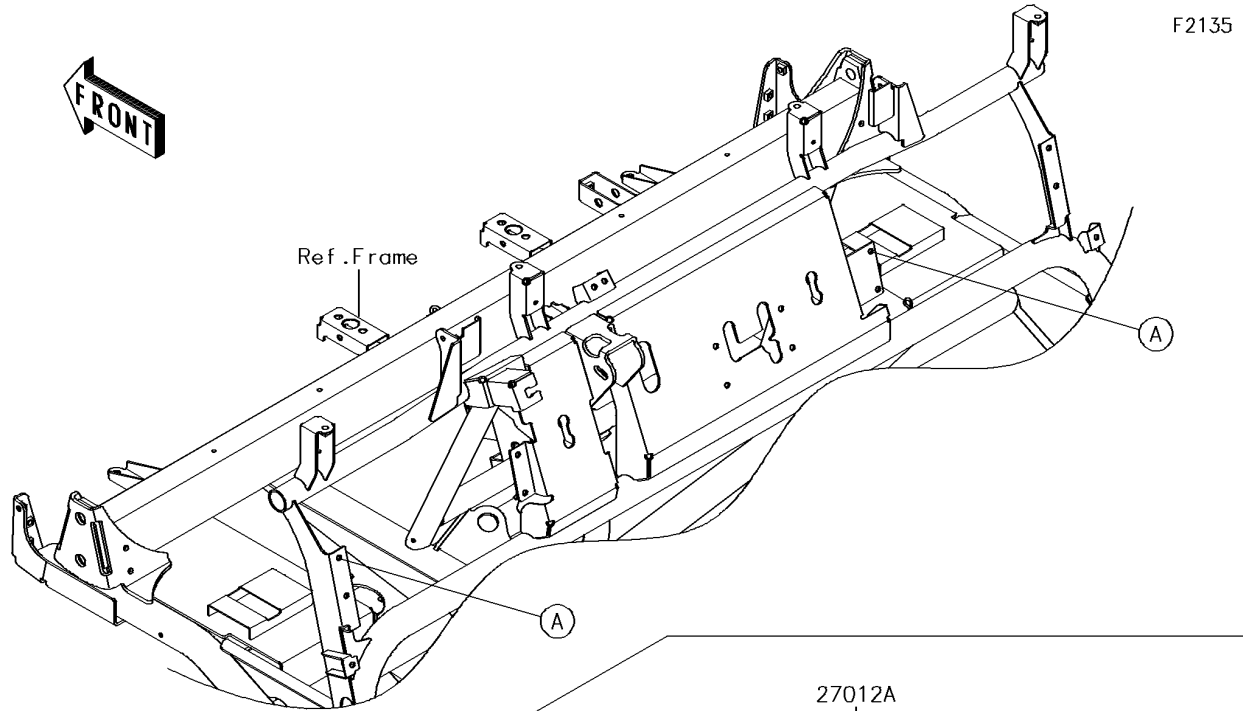

# 2017 MULE™ 4010 4x4 PARTS DIAGRAM

Front Box

## 2017 MULE™ 4010 4x4 PARTS LIST

### Front Box

ITEM NAME	PART NUMBER	QUANTITY
COVER,STORAGE GRIP,F.BLACK (Ref # 14091)	14091-1659-6Z	2
COVER,CONTROL PANEL,F.BLACK (Ref # 14091A)	14091-1660-6Z	2
HOOK (Ref # 27012)	27012-1607	2
HOOK (Ref # 27012A)	27012-1612	2
CASE-STORAGE,F.BLACK (Ref # 39012)	39012-1061-6Z	2
TRIM-SEAL,L=774 (Ref # 39145)	39145-1130	2
SCREW,TAPPING,4X12 (Ref # 92009)	92009-1444	4
SCREW,6X16 (Ref # 92009A)	92009-1621	8
RIVET (Ref # 92039)	92039-1041	4
PIN,6X14.5 (Ref # 92043)	92043-125	4
PLUG (Ref # 92066)	92066-1485	2
COLLAR (Ref # 92143)	92143-1087	8
SCREW-PAN-WP-CROS,4X12 (Ref # 224)	224AB0412	4
NUT-HEX,4MM (Ref # 311)	311AA0400	4
PIN-SNAP,1.2X21.2 (Ref # 554)	554DA0600	4