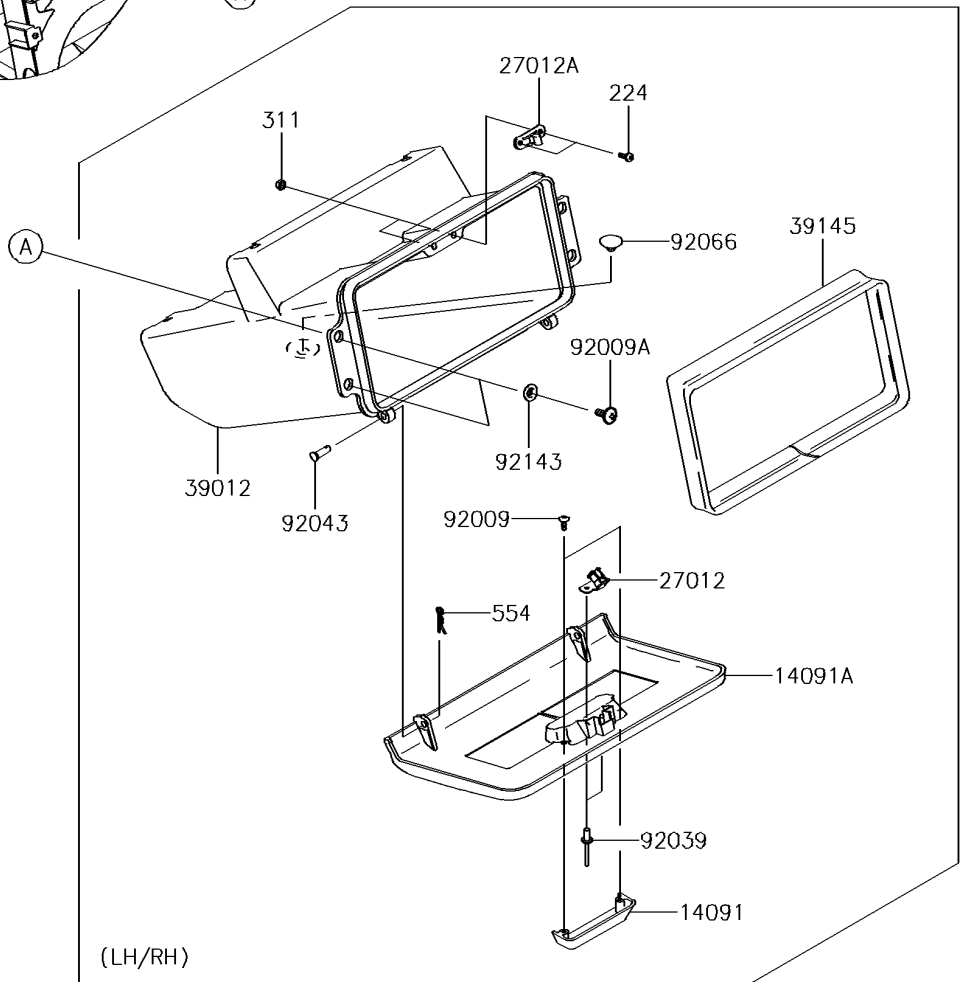

# 2017 MULE™ 4010 4x4 PARTS DIAGRAM

Front Box

## 2017 MULE™ 4010 4x4 PARTS LIST

### Front Box

ITEM NAME	PART NUMBER	QUANTITY
COVER,STORAGE GRIP,F.BLACK (Ref # 14091)	14091-1659-6Z	2
COVER,CONTROL PANEL,F.BLACK (Ref # 14091A)	14091-1660-6Z	2
HOOK (Ref # 27012)	27012-1607	2
HOOK (Ref # 27012A)	27012-1612	2
CASE-STORAGE,F.BLACK (Ref # 39012)	39012-1061-6Z	2
TRIM-SEAL,L=774 (Ref # 39145)	39145-1130	2
SCREW,TAPPING,4X12 (Ref # 92009)	92009-1444	4
SCREW,6X16 (Ref # 92009A)	92009-1621	8
RIVET (Ref # 92039)	92039-1041	4
PIN,6X14.5 (Ref # 92043)	92043-125	4
PLUG (Ref # 92066)	92066-1485	2
COLLAR (Ref # 92143)	92143-1087	8
SCREW-PAN-WP-CROS,4X12 (Ref # 224)	224AB0412	4
NUT-HEX,4MM (Ref # 311)	311AA0400	4
PIN-SNAP,1.2X21.2 (Ref # 554)	554DA0600	4