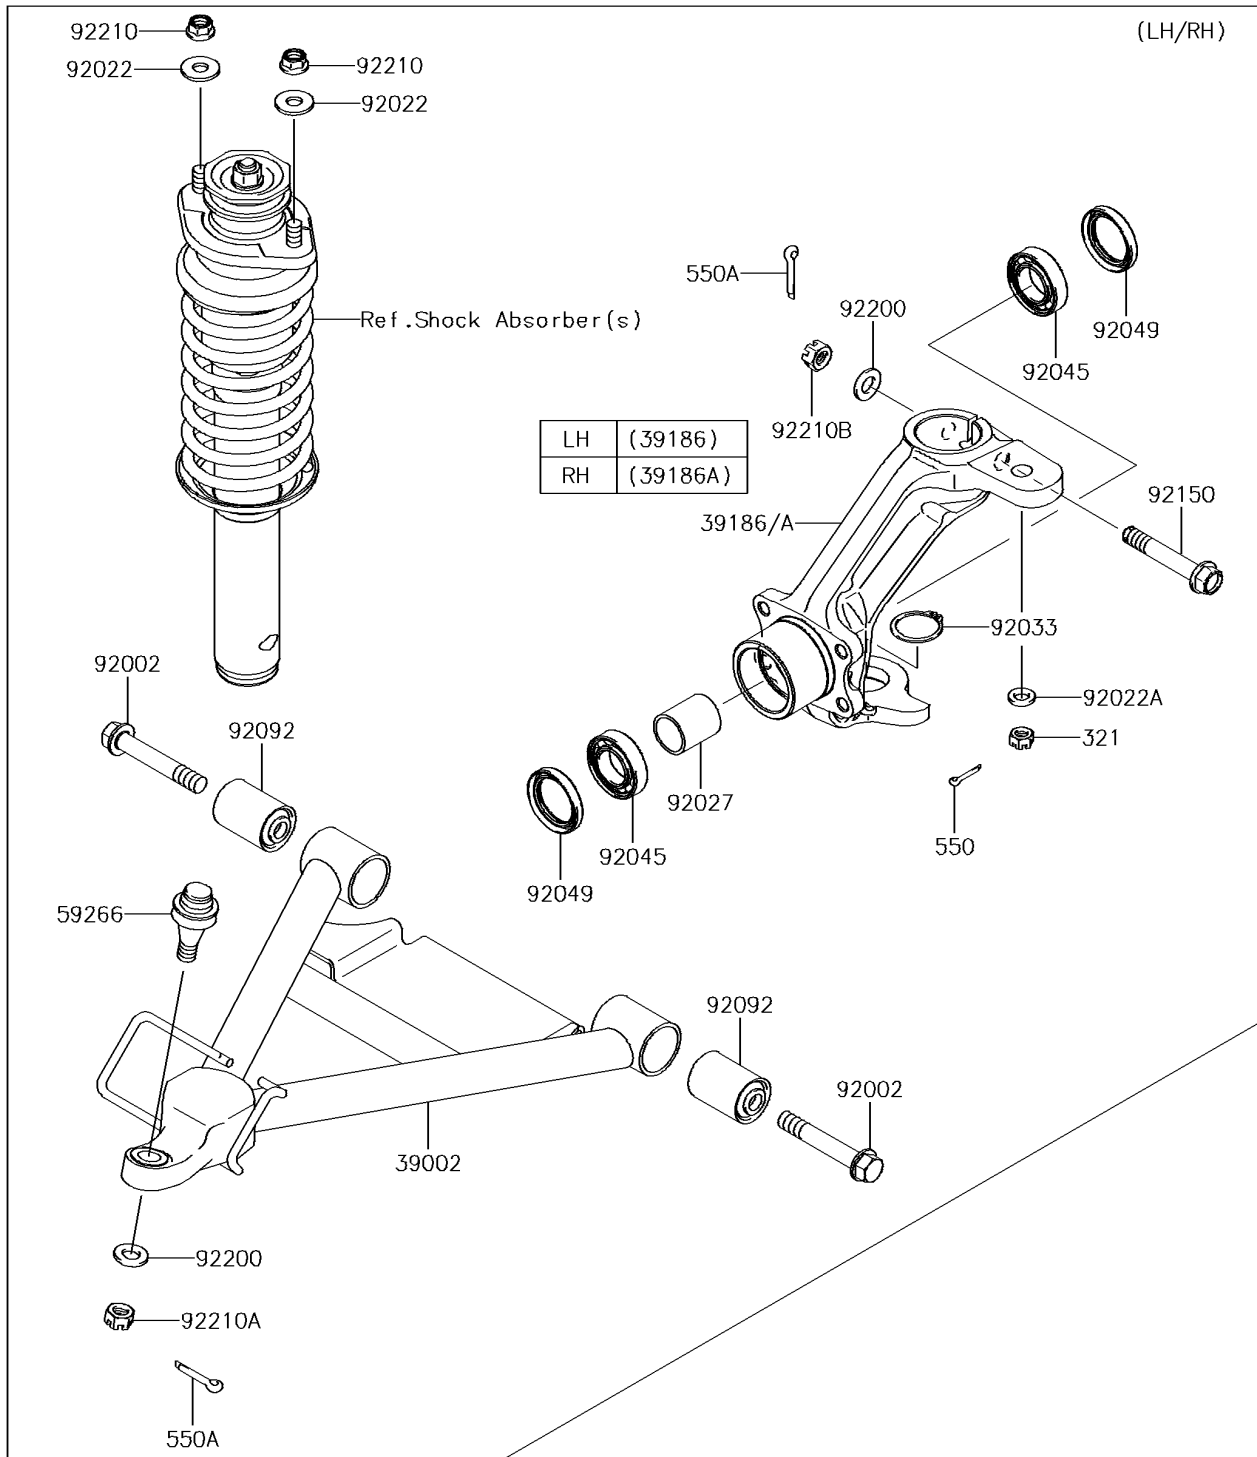

2014 MULE™ 4010 4x4 PARTS DIAGRAM

Front Suspension

F2152

2014 MULE™ 4010 4x4 PARTS LIST

Front Suspension

ITEM NAME	PART NUMBER	QUANTITY
ARM-COMP-SUSP (Ref # 39002)	39002-0001	2
KNUCKLE,FR,LH (Ref # 39186)	39186-0074	1
KNUCKLE,FR,RH (Ref # 39186A)	39186-0075	1
JOINT-BALL (Ref # 59266)	59266-1080	2
BOLT,FLANGED,12X75 (Ref # 92002)	92002-1661	4
WASHER,10.5X26X2.3 (Ref # 92022)	92022-044	4
WASHER,10.5X18X2.5 (Ref # 92022A)	92022-1876	2
COLLAR,L=34.5 (Ref # 92027)	92027-1538	2
RING-SNAP,C-TYPE,32MM (Ref # 92033)	92033-1262	2
BEARING-BALL (Ref # 92045)	92045-3707	4
SEAL-OIL,SD35X47X7HS (Ref # 92049)	92049-1513	4
BUSHING-RUBBER (Ref # 92092)	92092-1065	4
BOLT,FLANGED,12X72 (Ref # 92150)	92150-1356	2
WASHER,12.3X23X2.3 (Ref # 92200)	92200-1004	4
NUT,LOCK,FLANGED,10MM (Ref # 92210)	92210-0276	4
NUT,CASTLE,12MM (Ref # 92210A)	92210-0395	2
NUT,12MM (Ref # 92210B)	92210-7501	2
NUT-CASTLE (Ref # 321)	321BA1000	2
PIN-COTTER,2.0X22 (Ref # 550)	550AA2022	2
PIN-COTTER,3.0X25 (Ref # 550A)	550AA3025	4