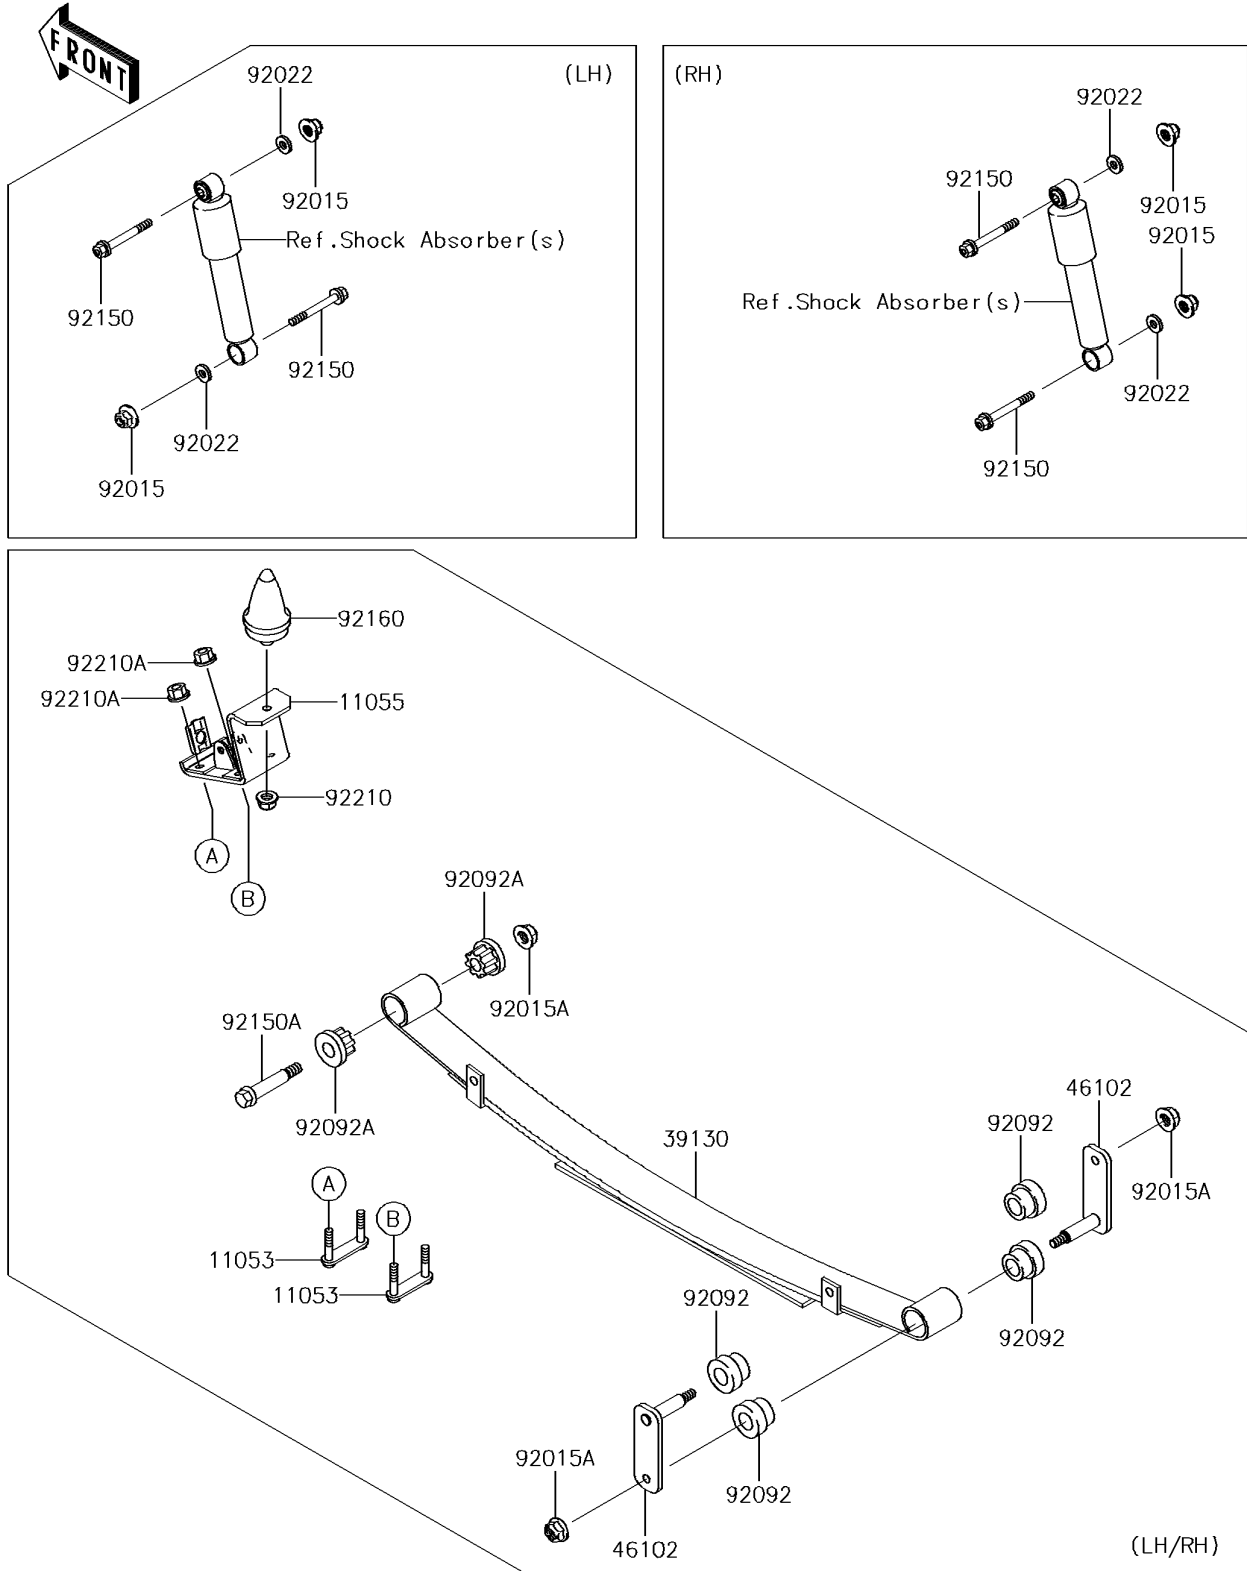

2014 MULE™ 4010 4x4 PARTS DIAGRAM

Rear Suspension

F2153

2014 MULE™ 4010 4x4 PARTS LIST

Rear Suspension

ITEM NAME	PART NUMBER	QUANTITY
BRACKET,LEAF SPRING (Ref # 11053)	11053-7564	4
BRACKET,LEAF SPRING (Ref # 11055)	11055-7504	2
SPRING-LEAF (Ref # 39130)	39130-1066	2
ROD,LEAF SPRING,RR (Ref # 46102)	46102-1338	4
NUT,LOCK,10MM (Ref # 92015)	92015-1597	4
NUT,12MM (Ref # 92015A)	92015-1706	6
WASHER,11.5X20.5X1.6 (Ref # 92022)	92022-1768	4
BUSHING-RUBBER (Ref # 92092)	92092-1083	8
BUSHING-RUBBER (Ref # 92092A)	92092-1084	4
BOLT,FLANGED,10X57 (Ref # 92150)	92150-1227	4
BOLT,12MM (Ref # 92150A)	92150-1284	2
DAMPER,BUMP STOPPER (Ref # 92160)	92160-1136	2
NUT,LOCK,FLANGED,10MM (Ref # 92210)	92210-0276	2
NUT,LOCK,10MM (Ref # 92210A)	92210-1204	8