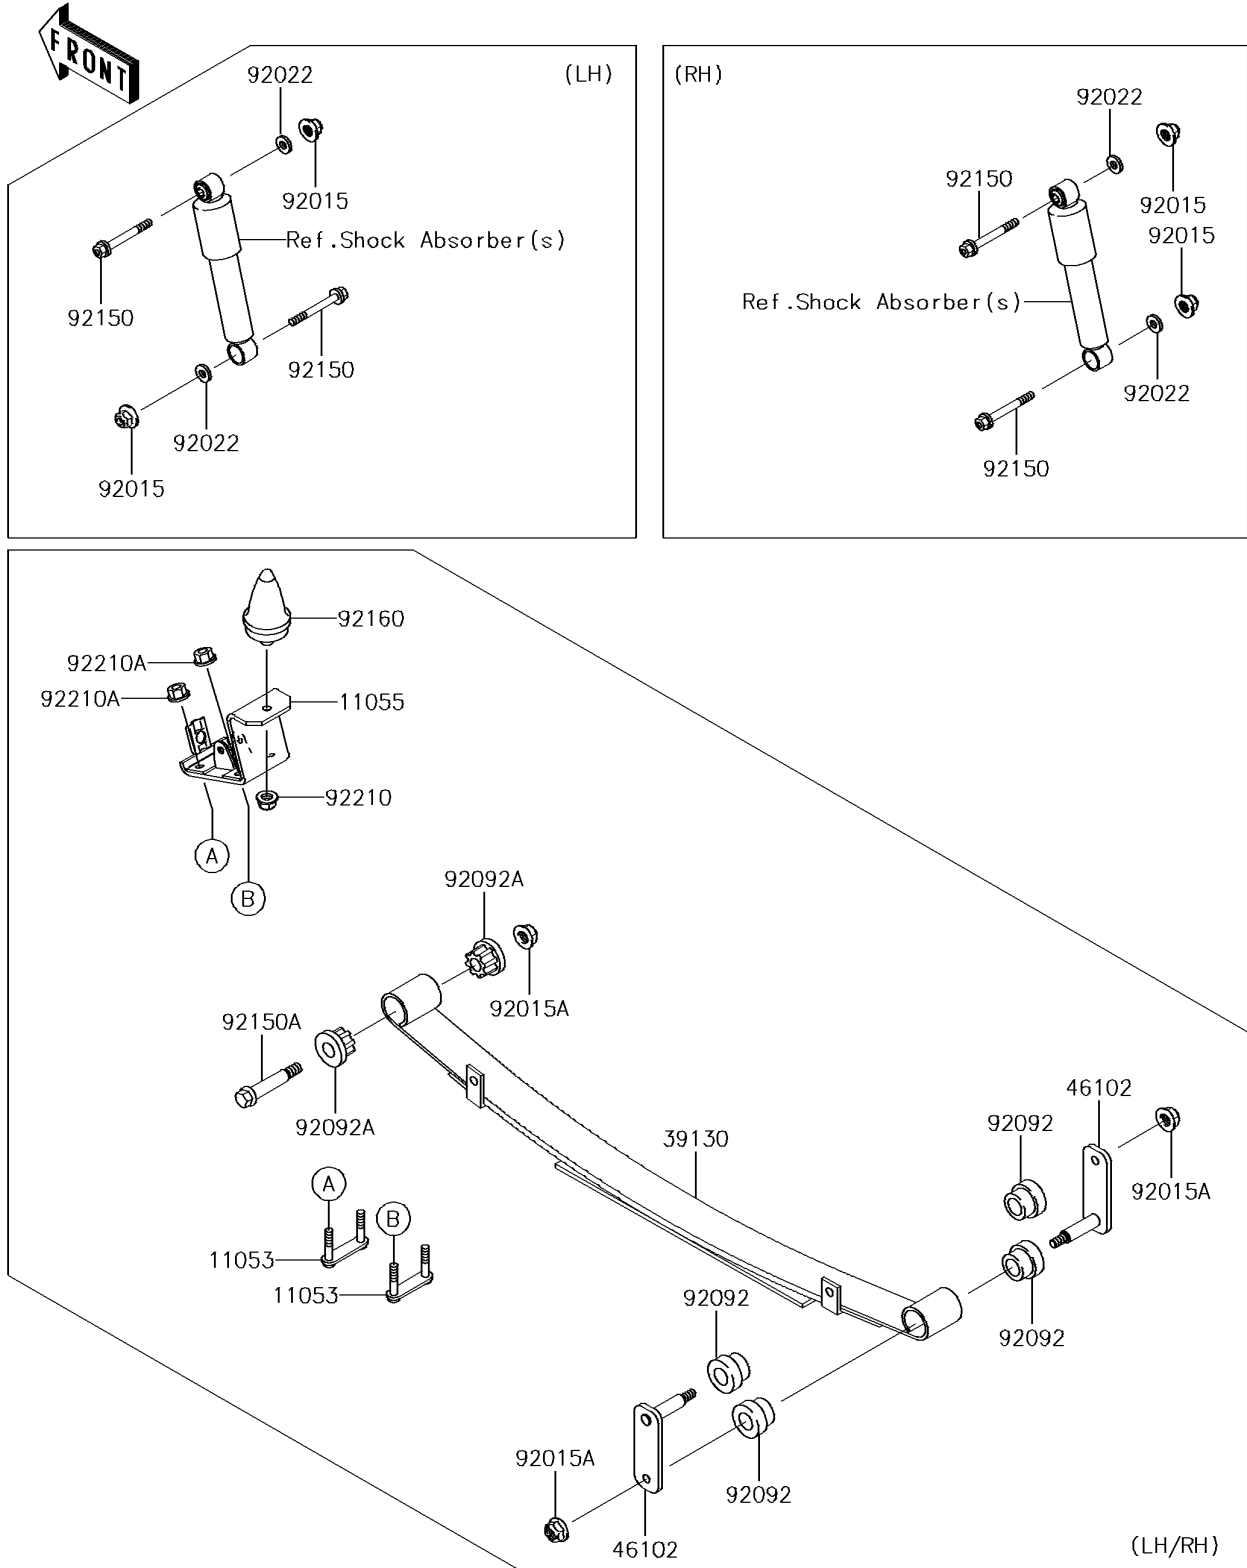

2017 MULE™ 4010 4x4 PARTS DIAGRAM

Rear Suspension

F2153

2017 MULE™ 4010 4x4 PARTS LIST

Rear Suspension

ITEM NAME	PART NUMBER	QUANTITY
BRACKET,LEAF SPRING (Ref # 11053)	11053-7564	4
BRACKET,LEAF SPRING (Ref # 11055)	11055-7504	2
SPRING-LEAF (Ref # 39130)	39130-1066	2
ROD,LEAF SPRING,RR (Ref # 46102)	46102-1338	4
NUT,LOCK,10MM (Ref # 92015)	92015-1597	4
NUT,12MM (Ref # 92015A)	92015-1706	6
WASHER,11.5X20.5X1.6 (Ref # 92022)	92022-1768	4
BUSHING-RUBBER (Ref # 92092)	92092-1083	8
BUSHING-RUBBER (Ref # 92092A)	92092-1084	4
BOLT,FLANGED,10X57 (Ref # 92150)	92150-1227	4
BOLT,12MM (Ref # 92150A)	92150-1284	2
DAMPER,BUMP STOPPER (Ref # 92160)	92160-1136	2
NUT,LOCK,FLANGED,10MM (Ref # 92210)	92210-0276	2
NUT,LOCK,10MM (Ref # 92210A)	92210-1204	8