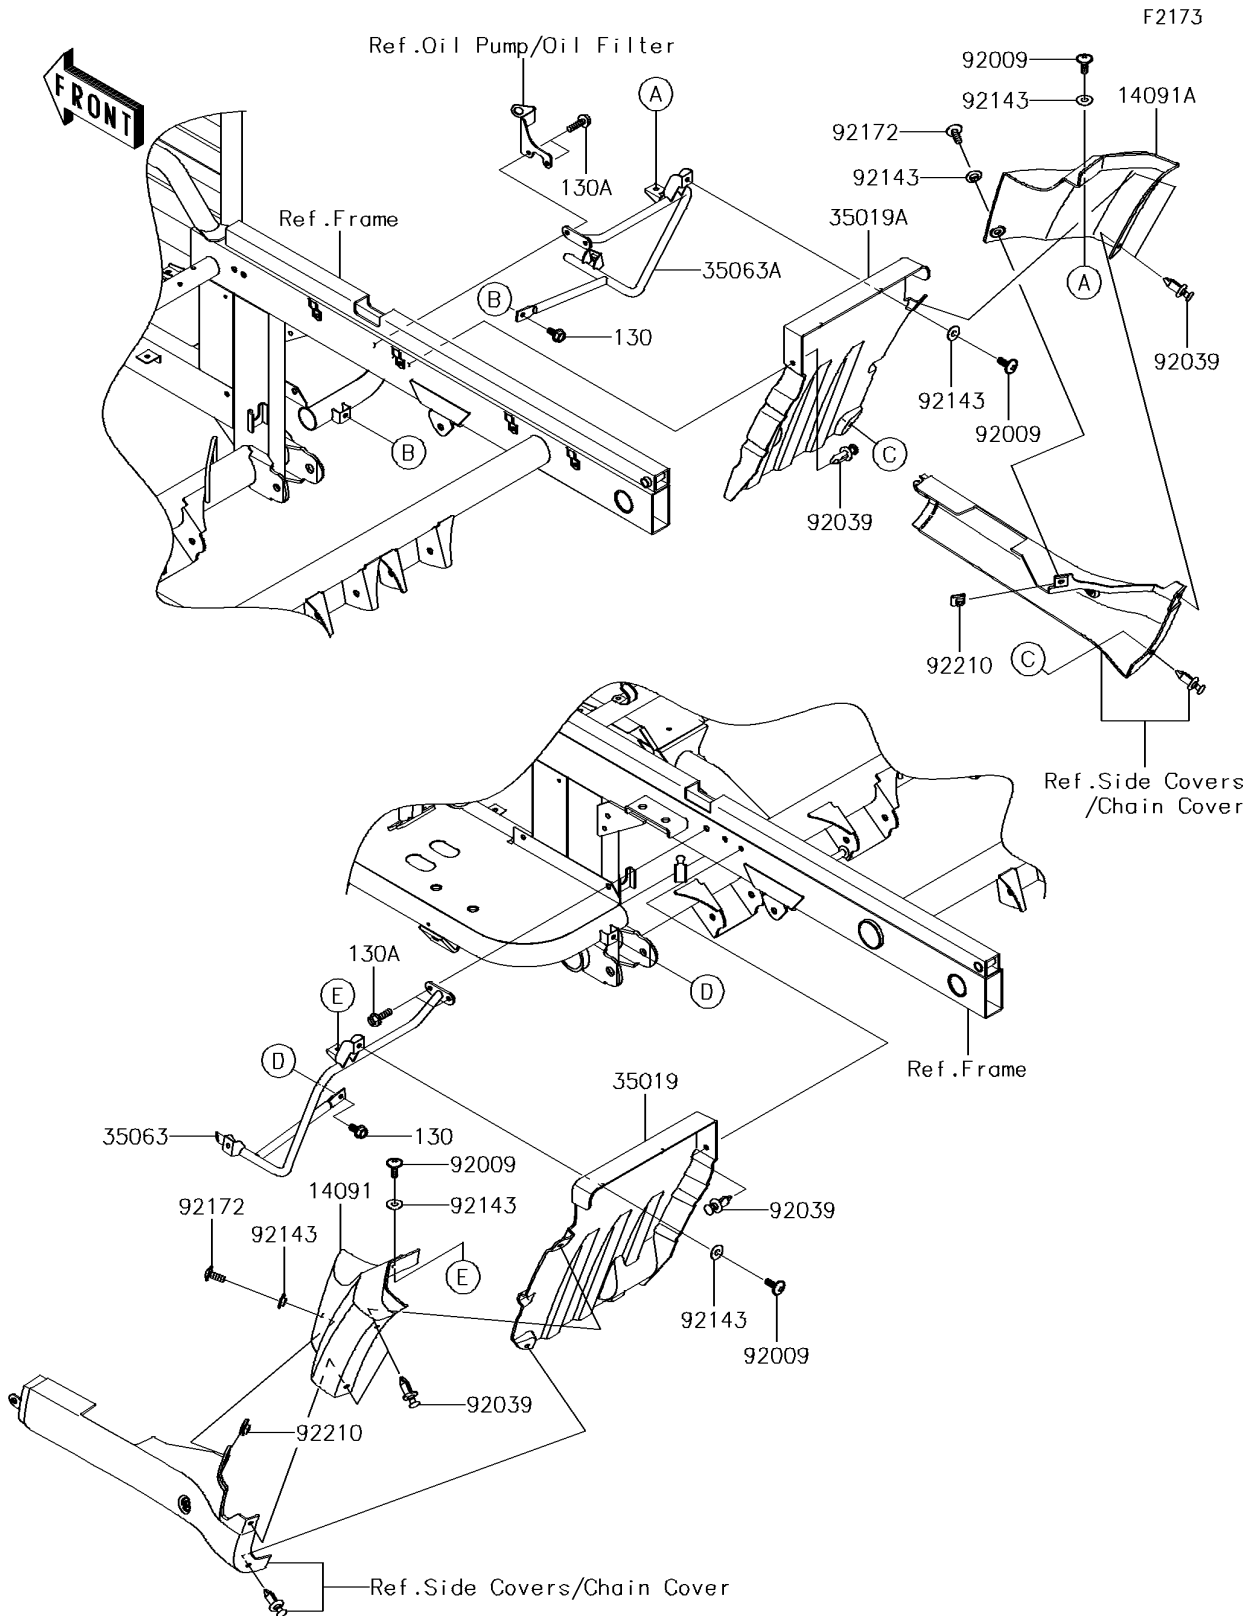

2016 MULE™ 4010 4x4 PARTS DIAGRAM

Flap

2016 MULE™ 4010 4x4 PARTS LIST

Flap

ITEM NAME	PART NUMBER	QUANTITY
COVER,REAR FENDER,LWR,LH,F.BLK (Ref # 14091)	14091-0819-6Z	1
COVER,REAR FENDER,LWR,RH,F.BLK (Ref # 14091A)	14091-0820-6Z	1
FLAP,RR,LH (Ref # 35019)	35019-0066	1
FLAP,RR,RH (Ref # 35019A)	35019-0067	1
STAY,RR,LH (Ref # 35063)	35063-0451	1
STAY,RR,RH (Ref # 35063A)	35063-0452	1
SCREW,6X16 (Ref # 92009)	92009-1621	4
RIVET (Ref # 92039)	92039-0776	6
COLLAR (Ref # 92143)	92143-1087	6
SCREW,TAPPING,6X20 (Ref # 92172)	92172-0488	2
NUT,LEAF SPRING,6MM (Ref # 92210)	92210-0624	2
BOLT-FLANGED,6X14 (Ref # 130)	130BA0614	2
BOLT-FLANGED,6X20 (Ref # 130A)	130BA0620	4