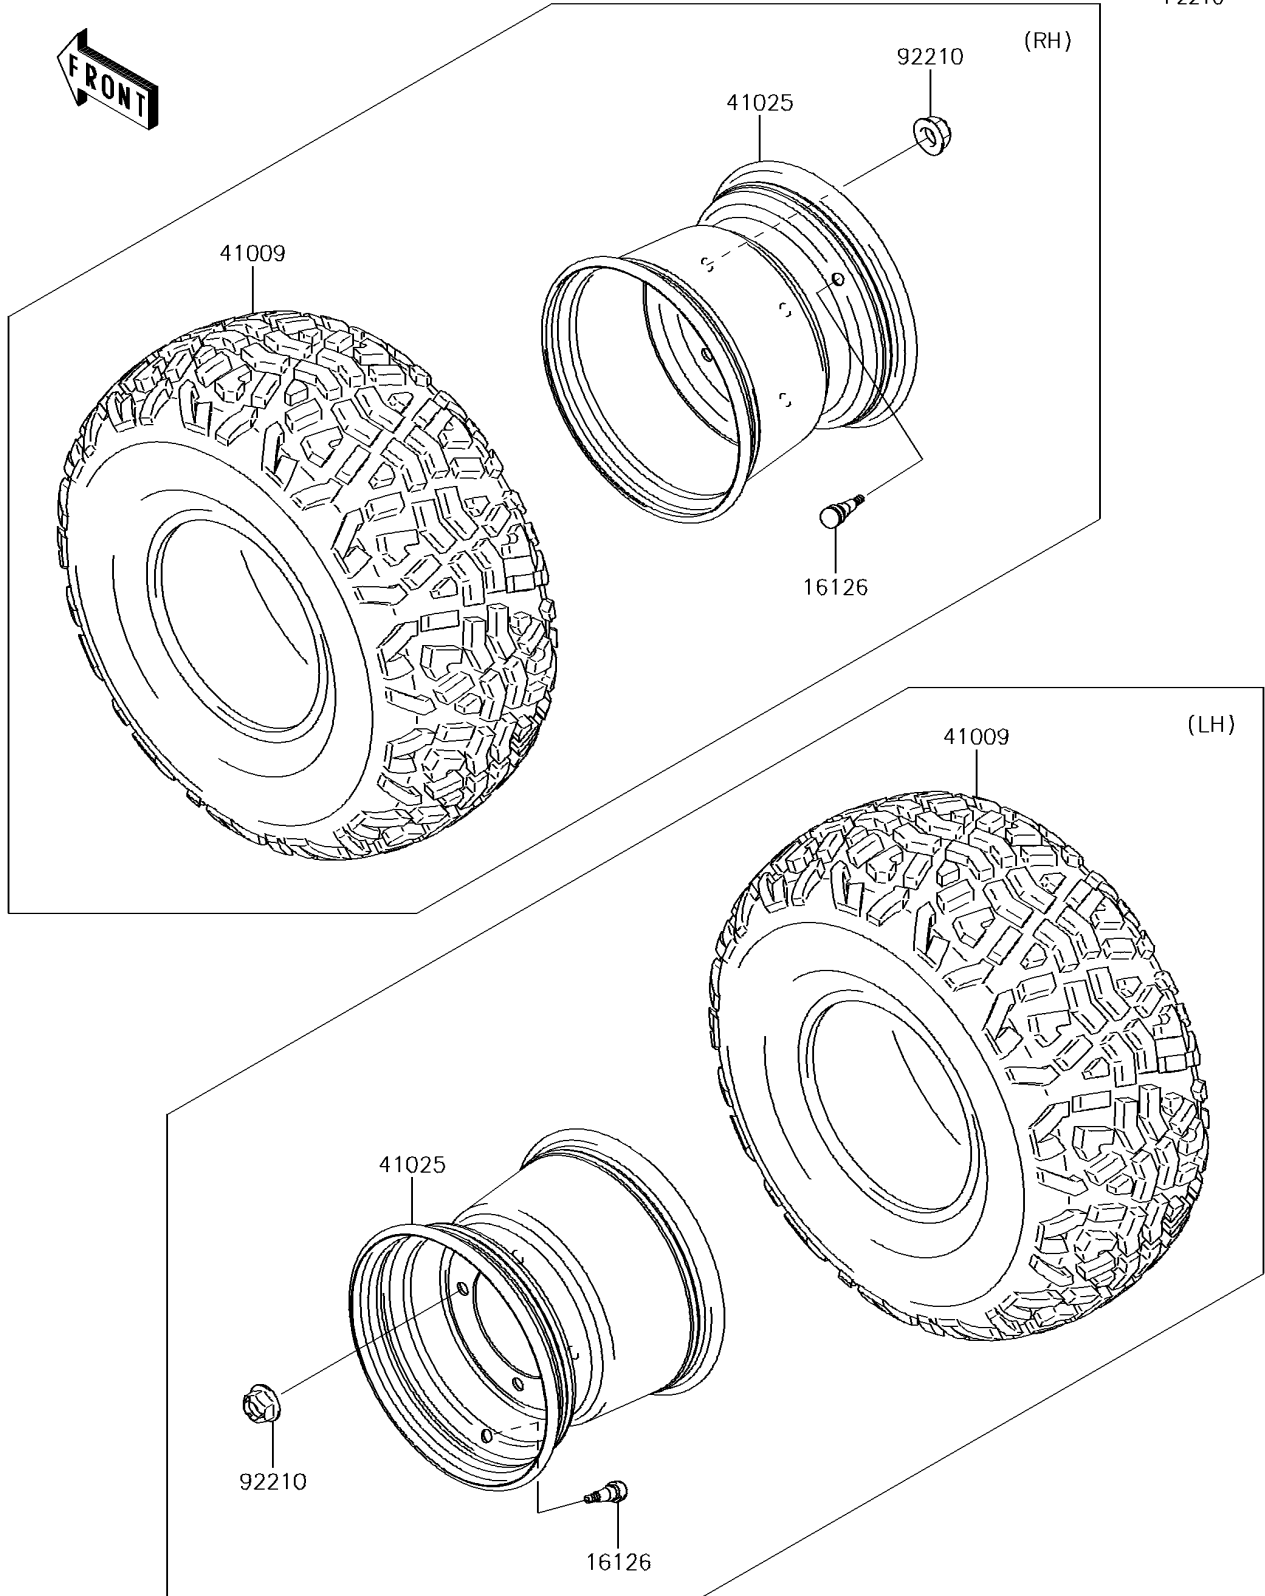

# 2015 MULE™ 4010 4x4 PARTS DIAGRAM

Wheels/Tires

F2210

## 2015 MULE™ 4010 4x4 PARTS LIST

### Wheels/Tires

ITEM NAME	PART NUMBER	QUANTITY
VALVE (Ref # 16126)	16126-4001	4
TIRE,23X11.00-10 4PR (Ref # 41009)	41009-0294	4
RIM,10X8.5AT,F.S.BLACK (Ref # 41025)	41025-7504-397	4
NUT,12MM (Ref # 92210)	92210-0603	16