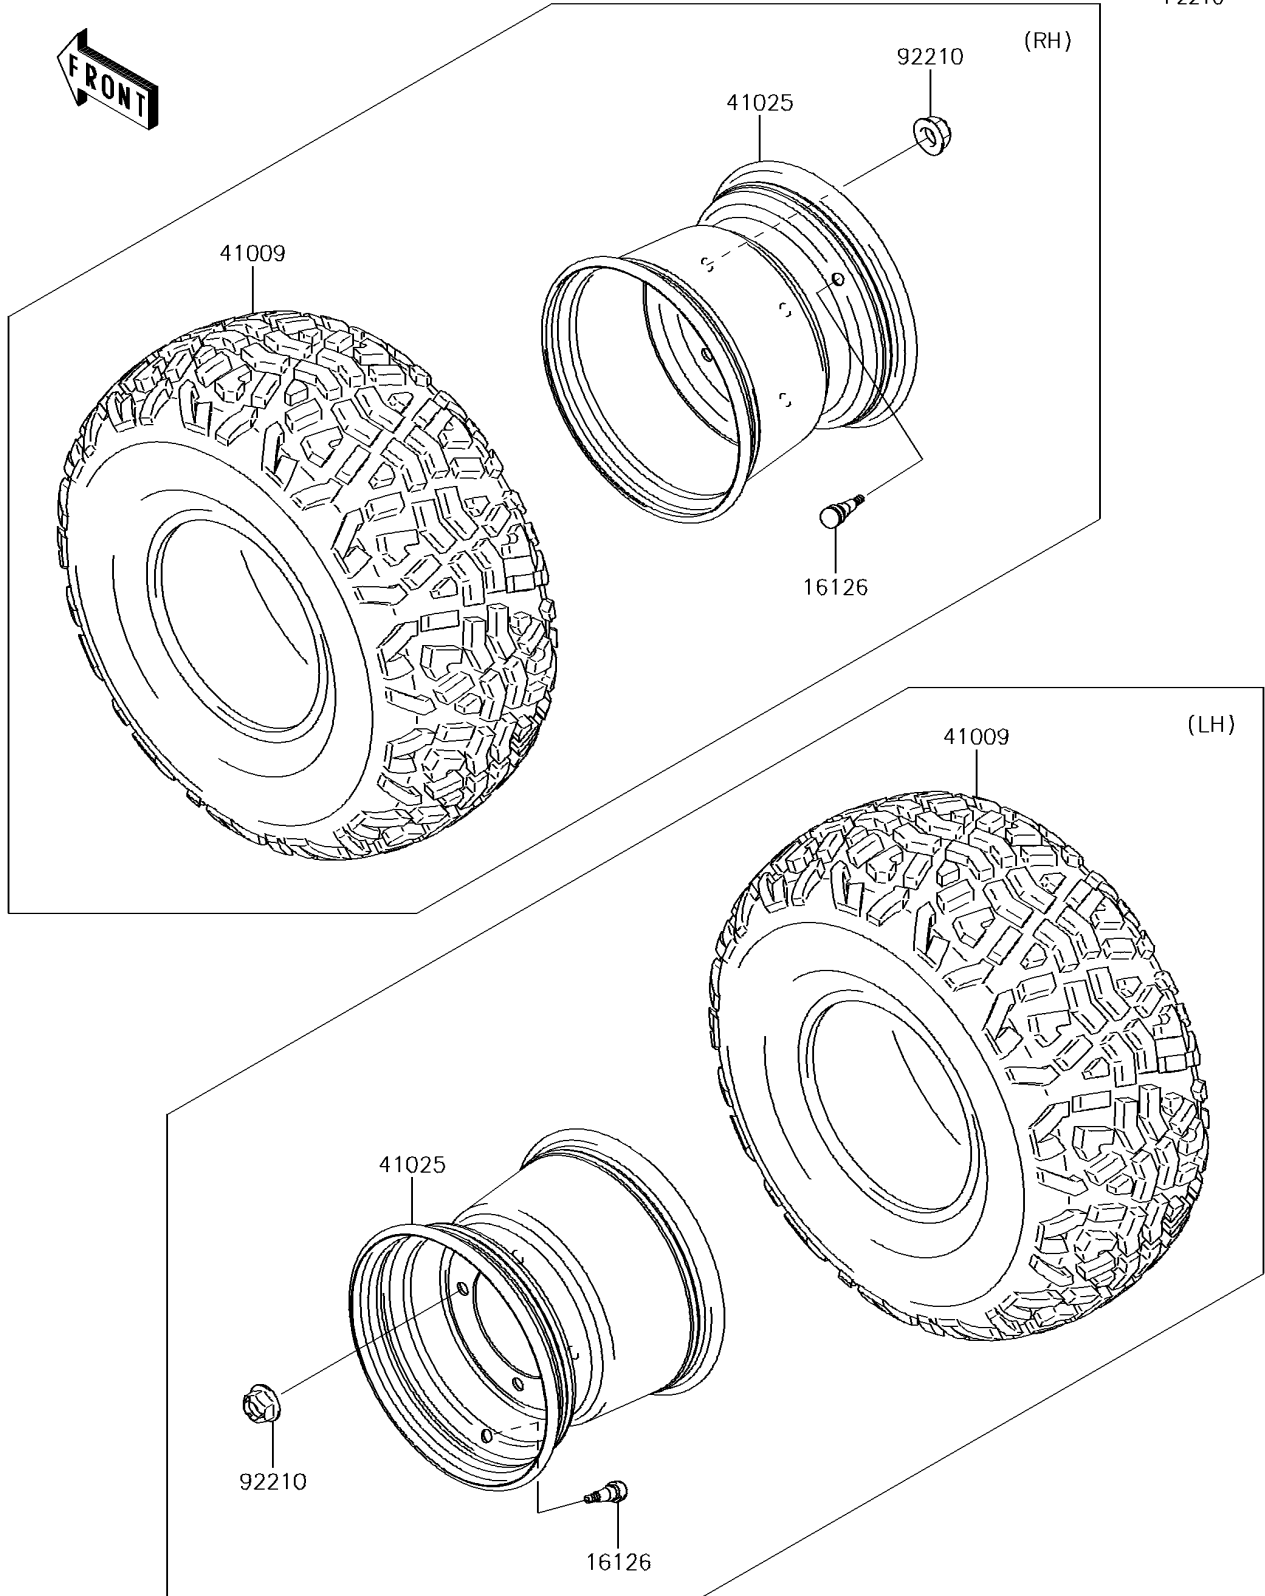

2017 MULE™ 4010 4x4 PARTS DIAGRAM

Wheels/Tires

F2210

2017 MULE™ 4010 4x4 PARTS LIST

Wheels/Tires

ITEM NAME	PART NUMBER	QUANTITY
VALVE (Ref # 16126)	16126-4001	4
TIRE,23X11.00-10 4PR (Ref # 41009)	41009-0294	4
RIM,10X8.5AT,F.S.BLACK (Ref # 41025)	41025-7504-397	4
NUT,12MM (Ref # 92210)	92210-0603	16