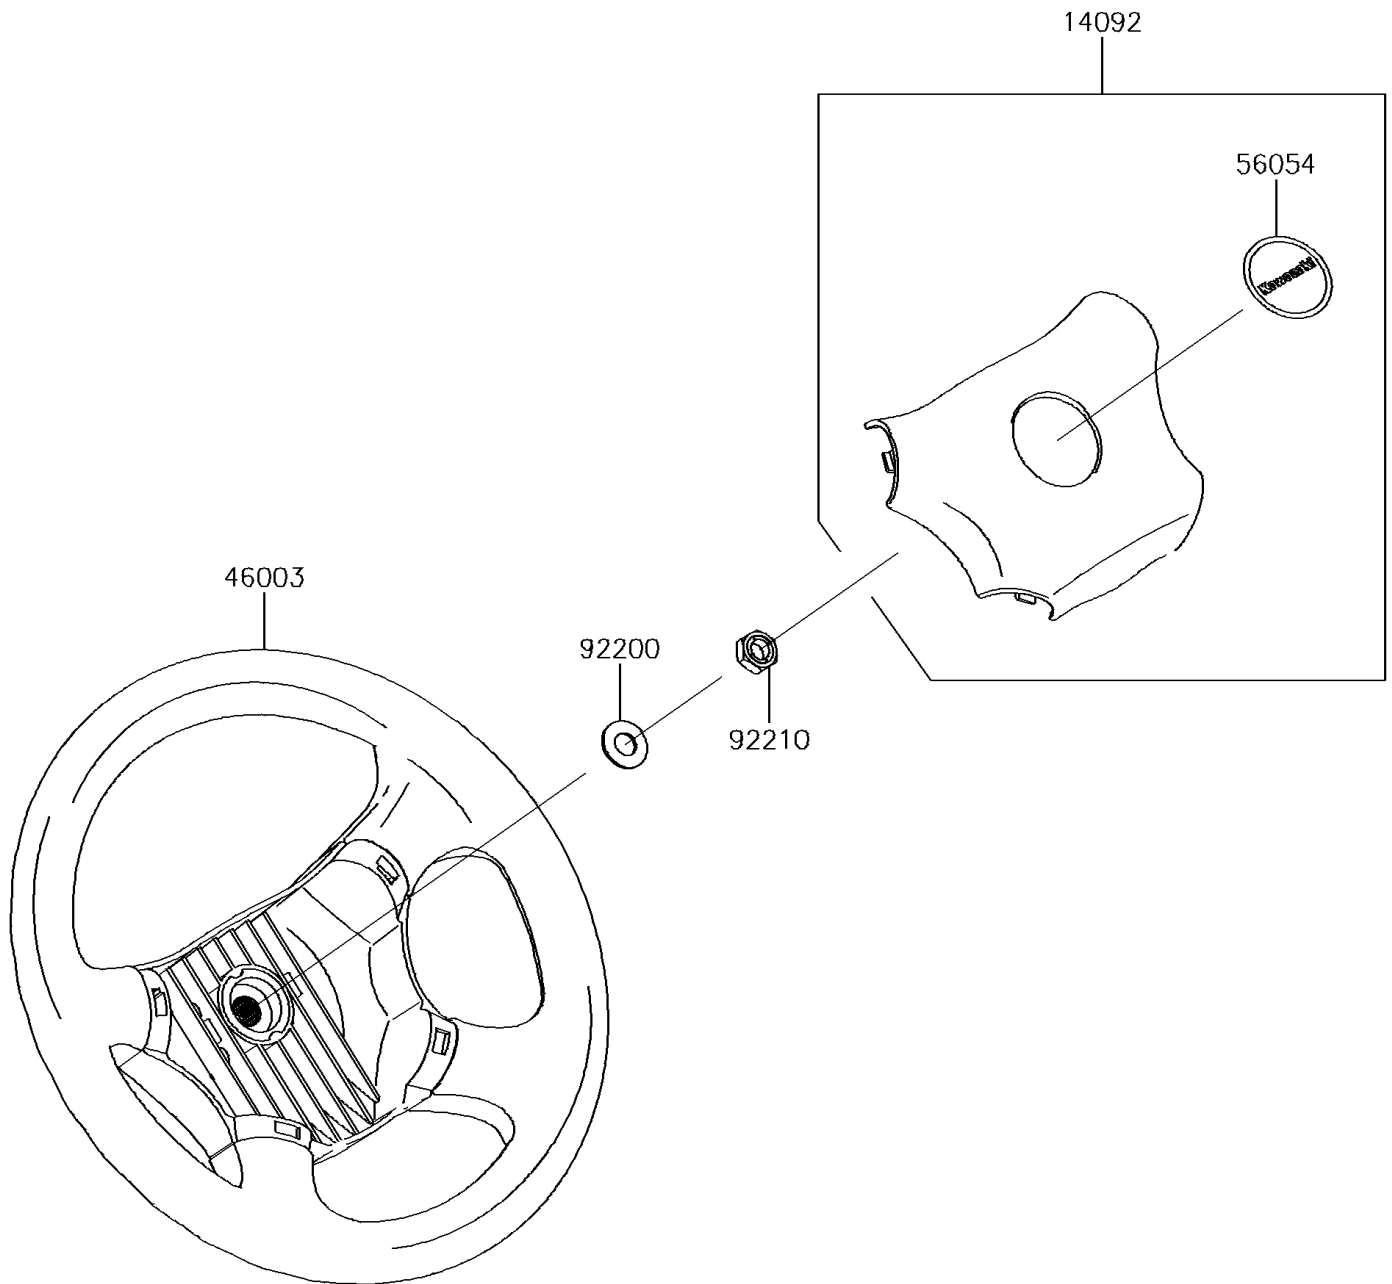

# 2014 MULE™ 4010 4x4 PARTS DIAGRAM

Steering Wheel

F2311

## 2014 MULE™ 4010 4x4 PARTS LIST

### Steering Wheel

ITEM NAME	PART NUMBER	QUANTITY
COVER,HORN SWITCH (Ref # 14092)	14092-1029	1
HANDLE (Ref # 46003)	46003-0595	1
MARK,CENTER LOGO,KAWASAKI (Ref # 56054)	56054-1188	1
WASHER,12.1X25X1.6 (Ref # 92200)	92200-0455	1
NUT,LOCK,12MM (Ref # 92210)	92210-1249	1