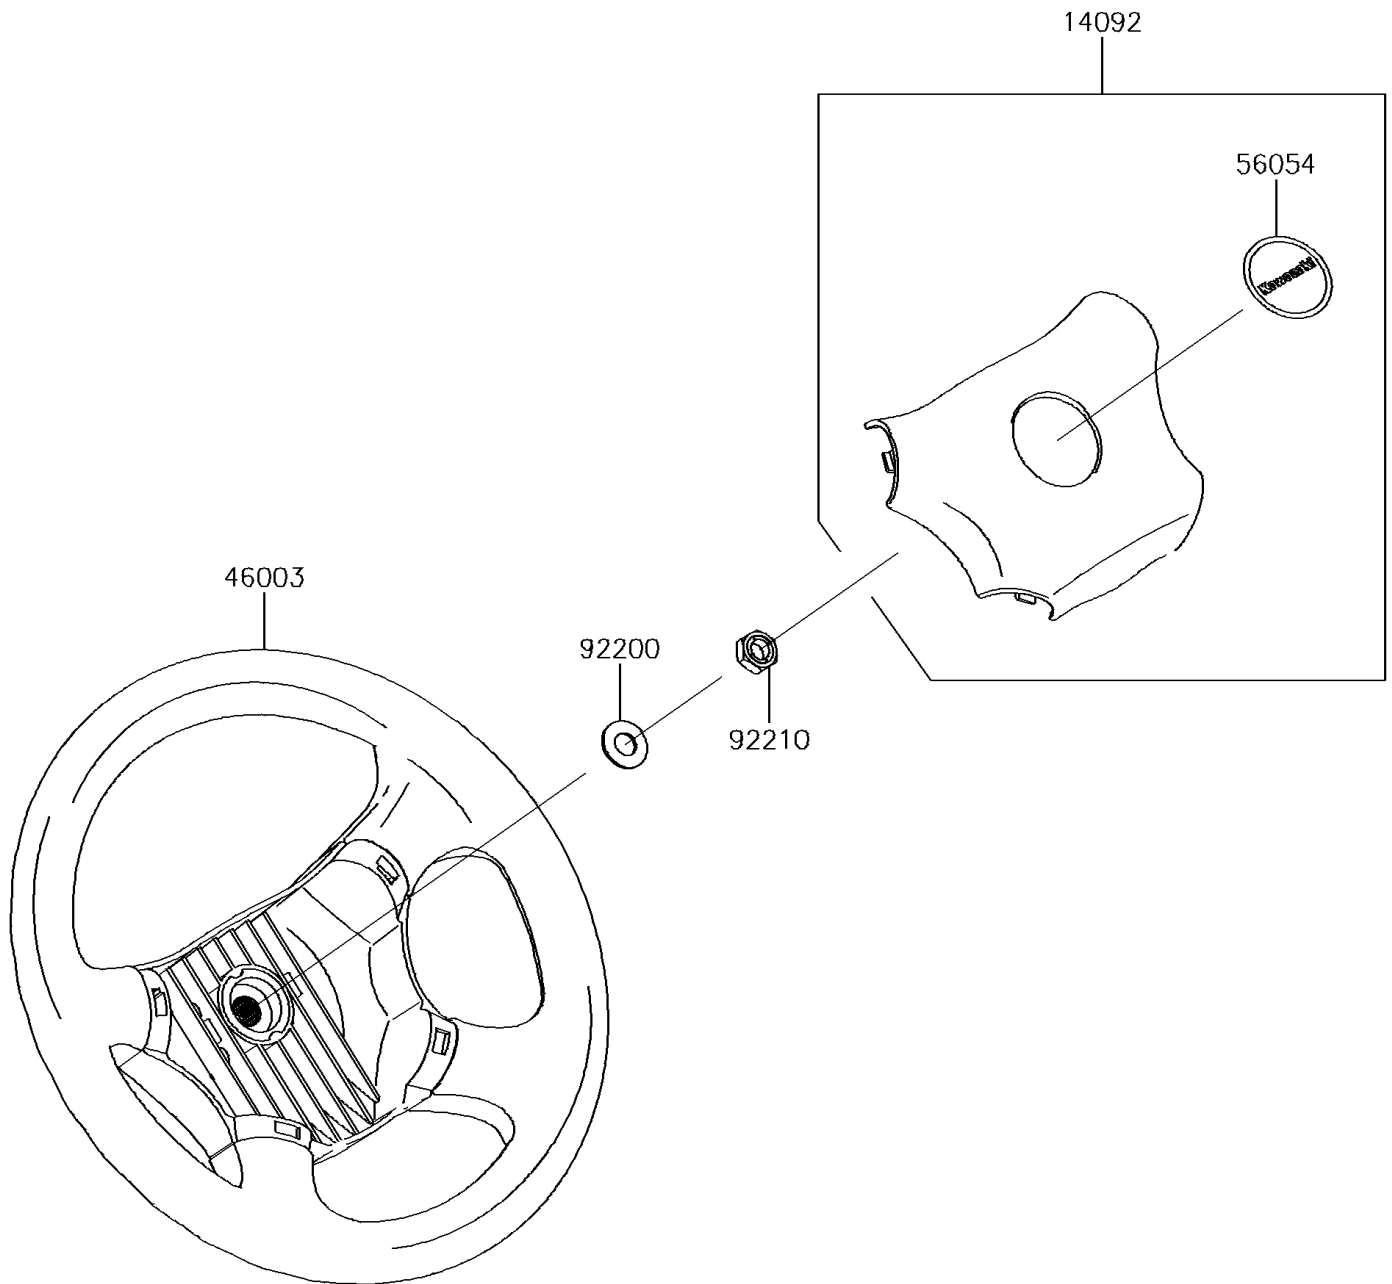

2015 MULE™ 4010 4x4 PARTS DIAGRAM

Steering Wheel

F2311

2015 MULE™ 4010 4x4 PARTS LIST

Steering Wheel

ITEM NAME	PART NUMBER	QUANTITY
COVER,HORN SWITCH (Ref # 14092)	14092-1029	1
HANDLE (Ref # 46003)	46003-0595	1
MARK,CENTER LOGO,KAWASAKI (Ref # 56054)	56054-1188	1
WASHER,12.1X25X1.6 (Ref # 92200)	92200-0455	1
NUT,LOCK,12MM (Ref # 92210)	92210-1249	1