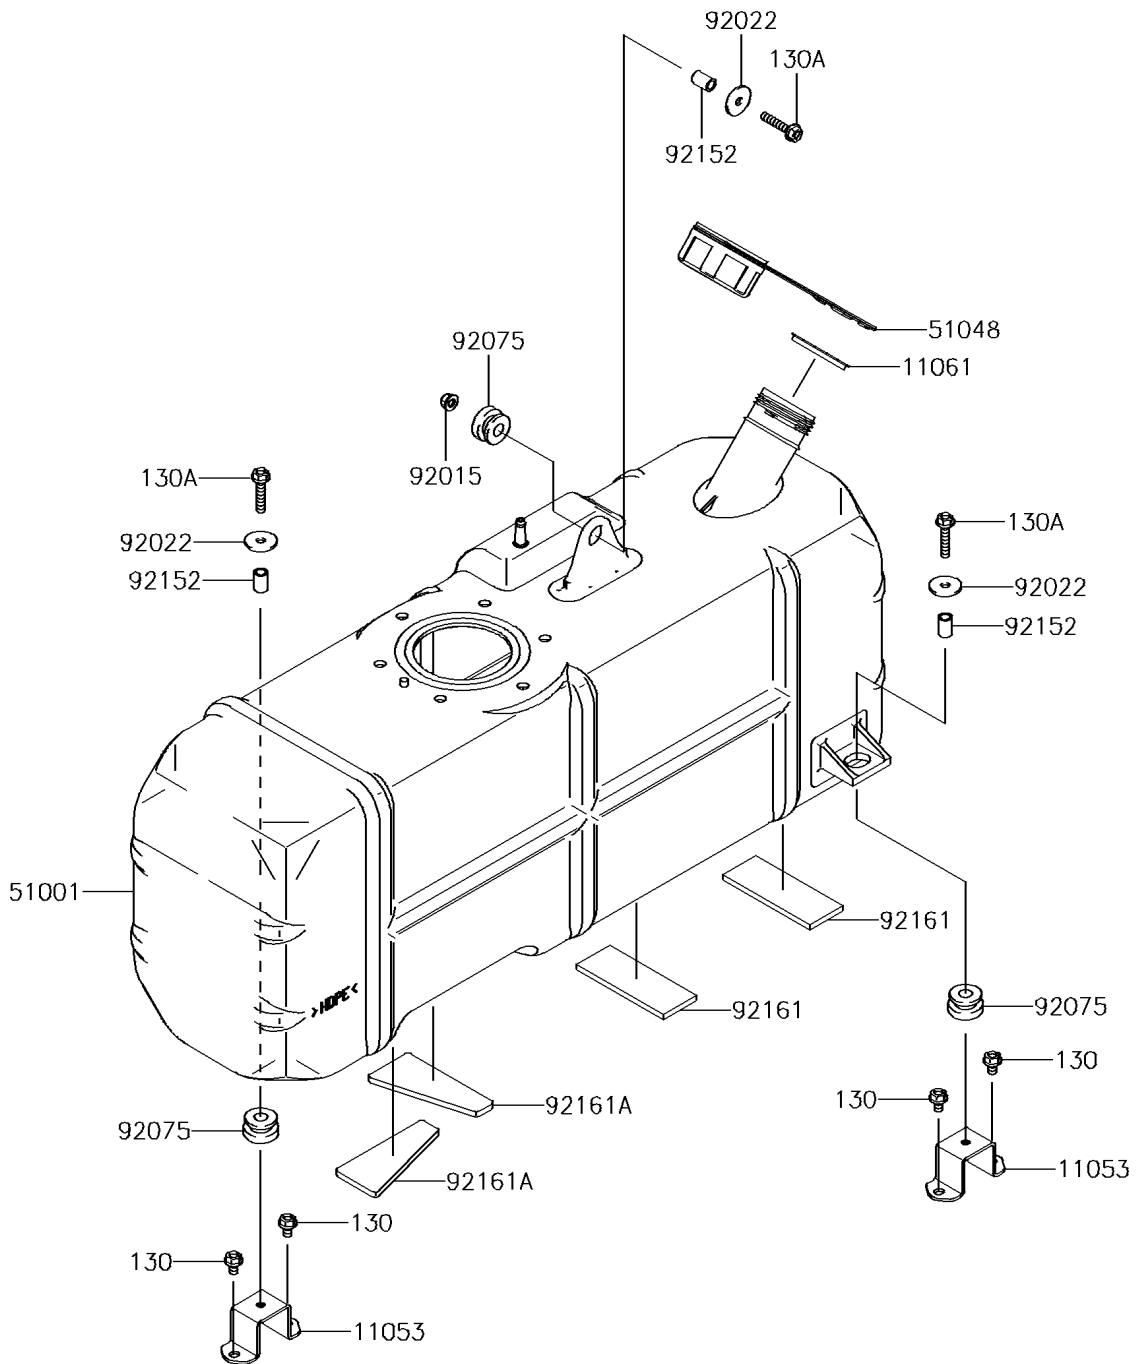

2018 MULE™ 4010 4x4 PARTS DIAGRAM

Fuel Tank

F2410

2018 MULE™ 4010 4x4 PARTS LIST

Fuel Tank

ITEM NAME	PART NUMBER	QUANTITY
BRACKET (Ref # 11053)	11053-7512	2
GASKET,FUEL TANK CAP (Ref # 11061)	11061-0395	1
TANK-COMP-FUEL (Ref # 51001)	51001-0763	1
CAP-ASSY-TANK,FUEL (Ref # 51048)	51048-0026	1
NUT,LOCK,FLANGED,6MM (Ref # 92015)	92015-1675	1
WASHER,6.5X24X2 (Ref # 92022)	92022-1690	3
DAMPER (Ref # 92075)	92075-1787	3
COLLAR,7.02X10.32X15.3 (Ref # 92152)	92152-7511	3
DAMPER,92X35X4.76 (Ref # 92161)	92161-0813	2
DAMPER,92X19X4.76 (Ref # 92161A)	92161-0814	2
BOLT-FLANGED,6X10 (Ref # 130)	130BA0610	4
BOLT-FLANGED,6X30 (Ref # 130A)	130BA0630	3