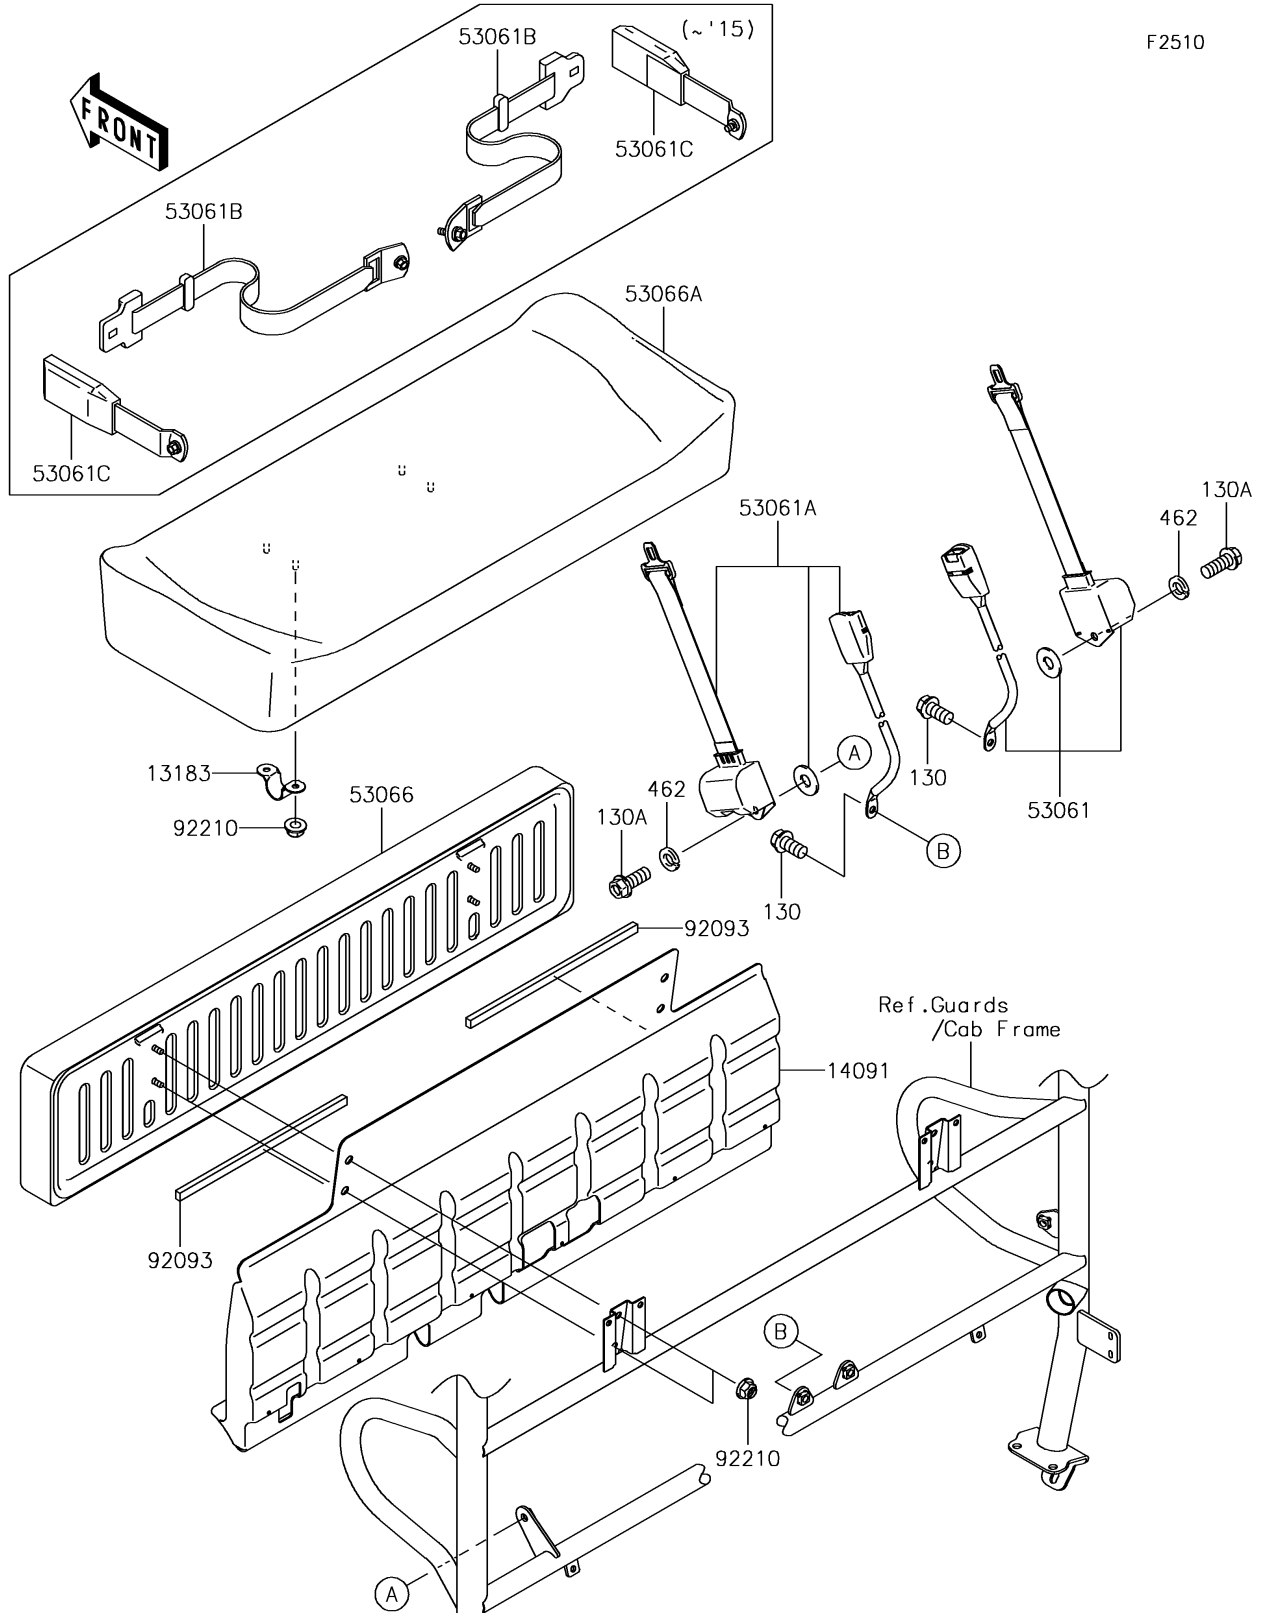

2016 MULE™ 4010 4x4 PARTS DIAGRAM

Seat

2016 MULE™ 4010 4x4 PARTS LIST

Seat

ITEM NAME	PART NUMBER	QUANTITY
PLATE,SEAT (Ref # 13183)	13183-1400	2
COVER,SEAT BACK (Ref # 14091)	14091-0529	1
BELT-SEAT,FR,RH (Ref # 53061)	53061-0315	1
BELT-SEAT,FR,LH (Ref # 53061A)	53061-0316	1
BELT-SEAT,CATCH PLATE (Ref # 53061B)	53061-1013	2
BELT-SEAT,BUCKLE (Ref # 53061C)	53061-1014	2
SEAT-ASSY,BACK,BLACK (Ref # 53066)	53066-0241-MA	1
SEAT-ASSY,FR,LWR,BLACK (Ref # 53066A)	53066-0274-MA	1
SEAL,L=408 (Ref # 92093)	92093-0024	2
NUT,FLANGED,LOCK,8MM (Ref # 92210)	92210-0005	8
BOLT-FLANGED,12X20 (Ref # 130)	130BA1220	2
BOLT-FLANGED,12X25 (Ref # 130A)	130BB1225	2
WASHER-SPRING,12MM (Ref # 462)	462DB1200	2